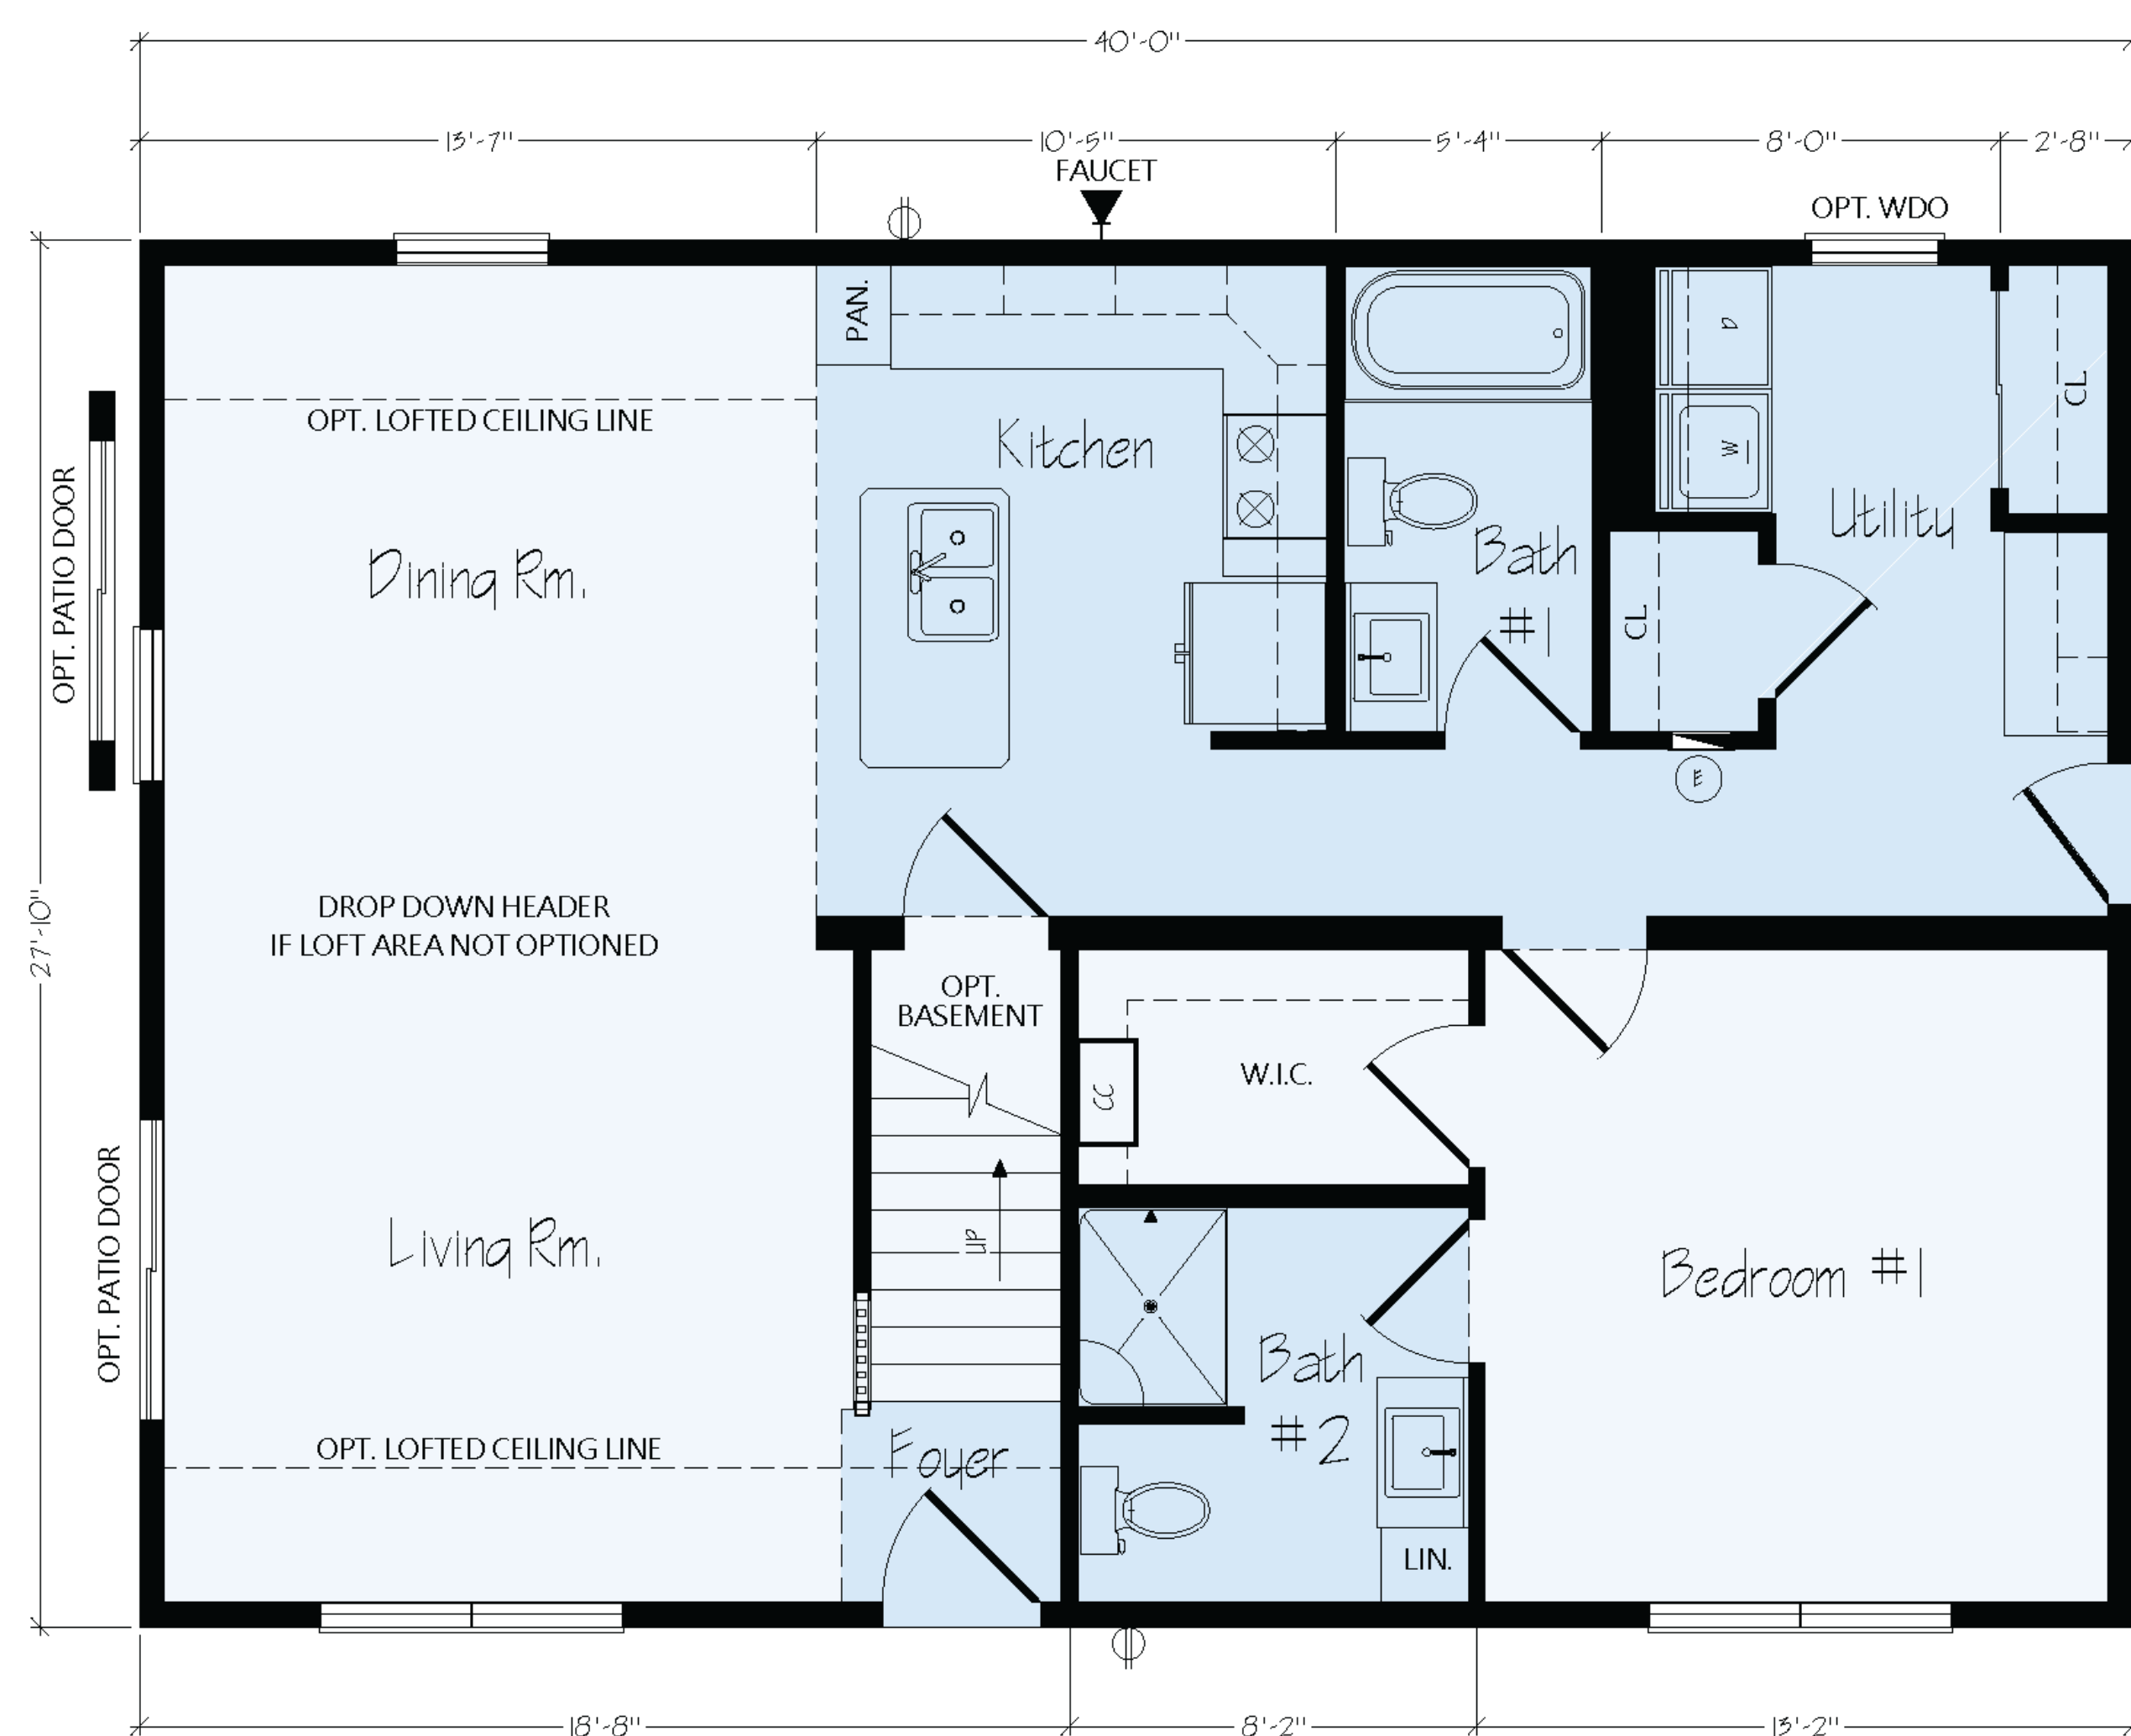

## C19

1ST FLOOR

PROPOSED 2ND FLOOR

1,113 SQUARE FT.

1 BEDROOM

2 BATHROOMS