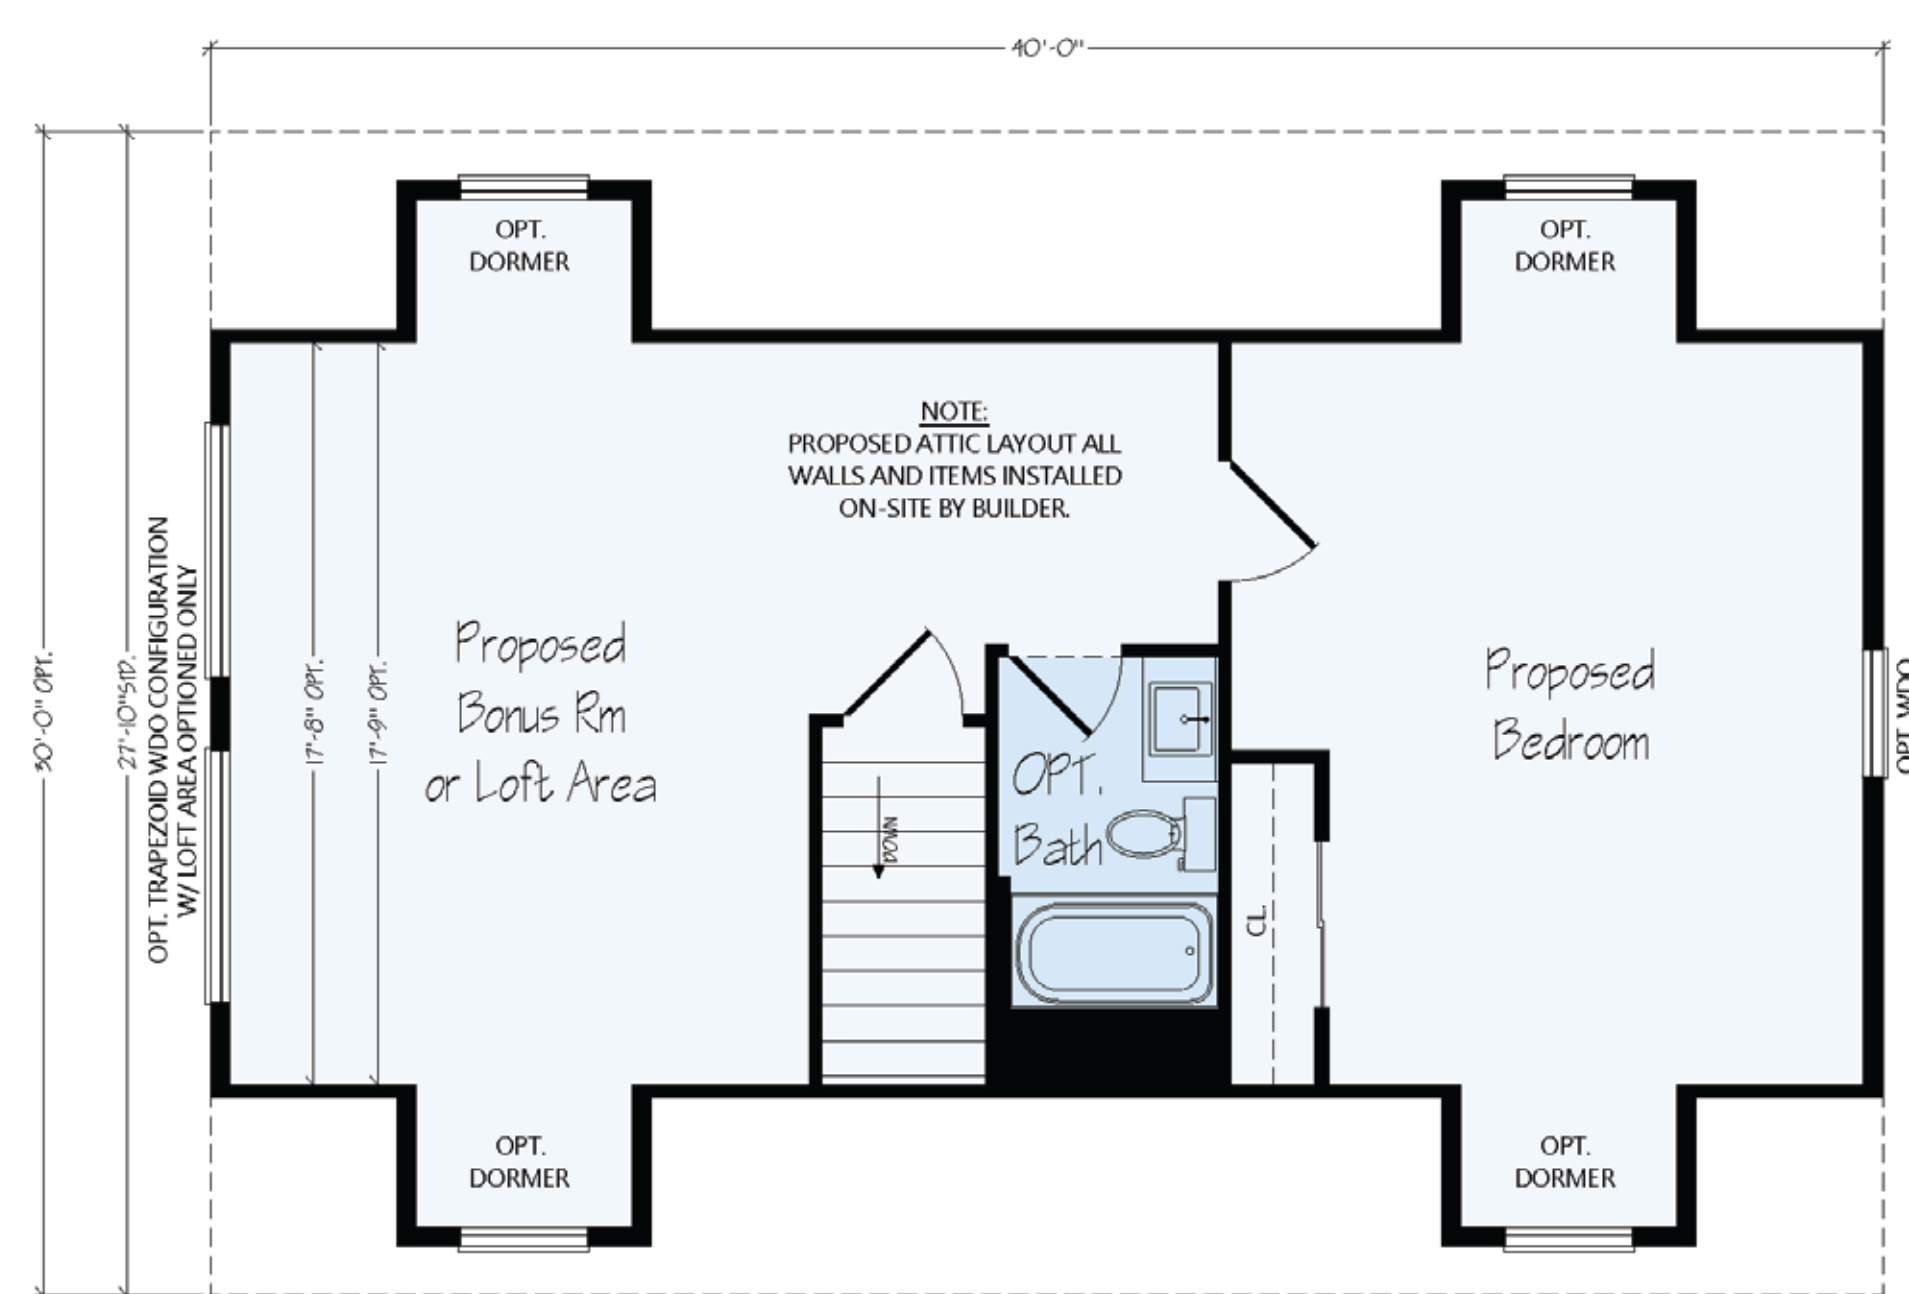

## C19

1ST FLOOR

PROPOSED 2ND FLOOR

1,113 SQUARE FT.

1 BEDROOM

2 BATHROOMS