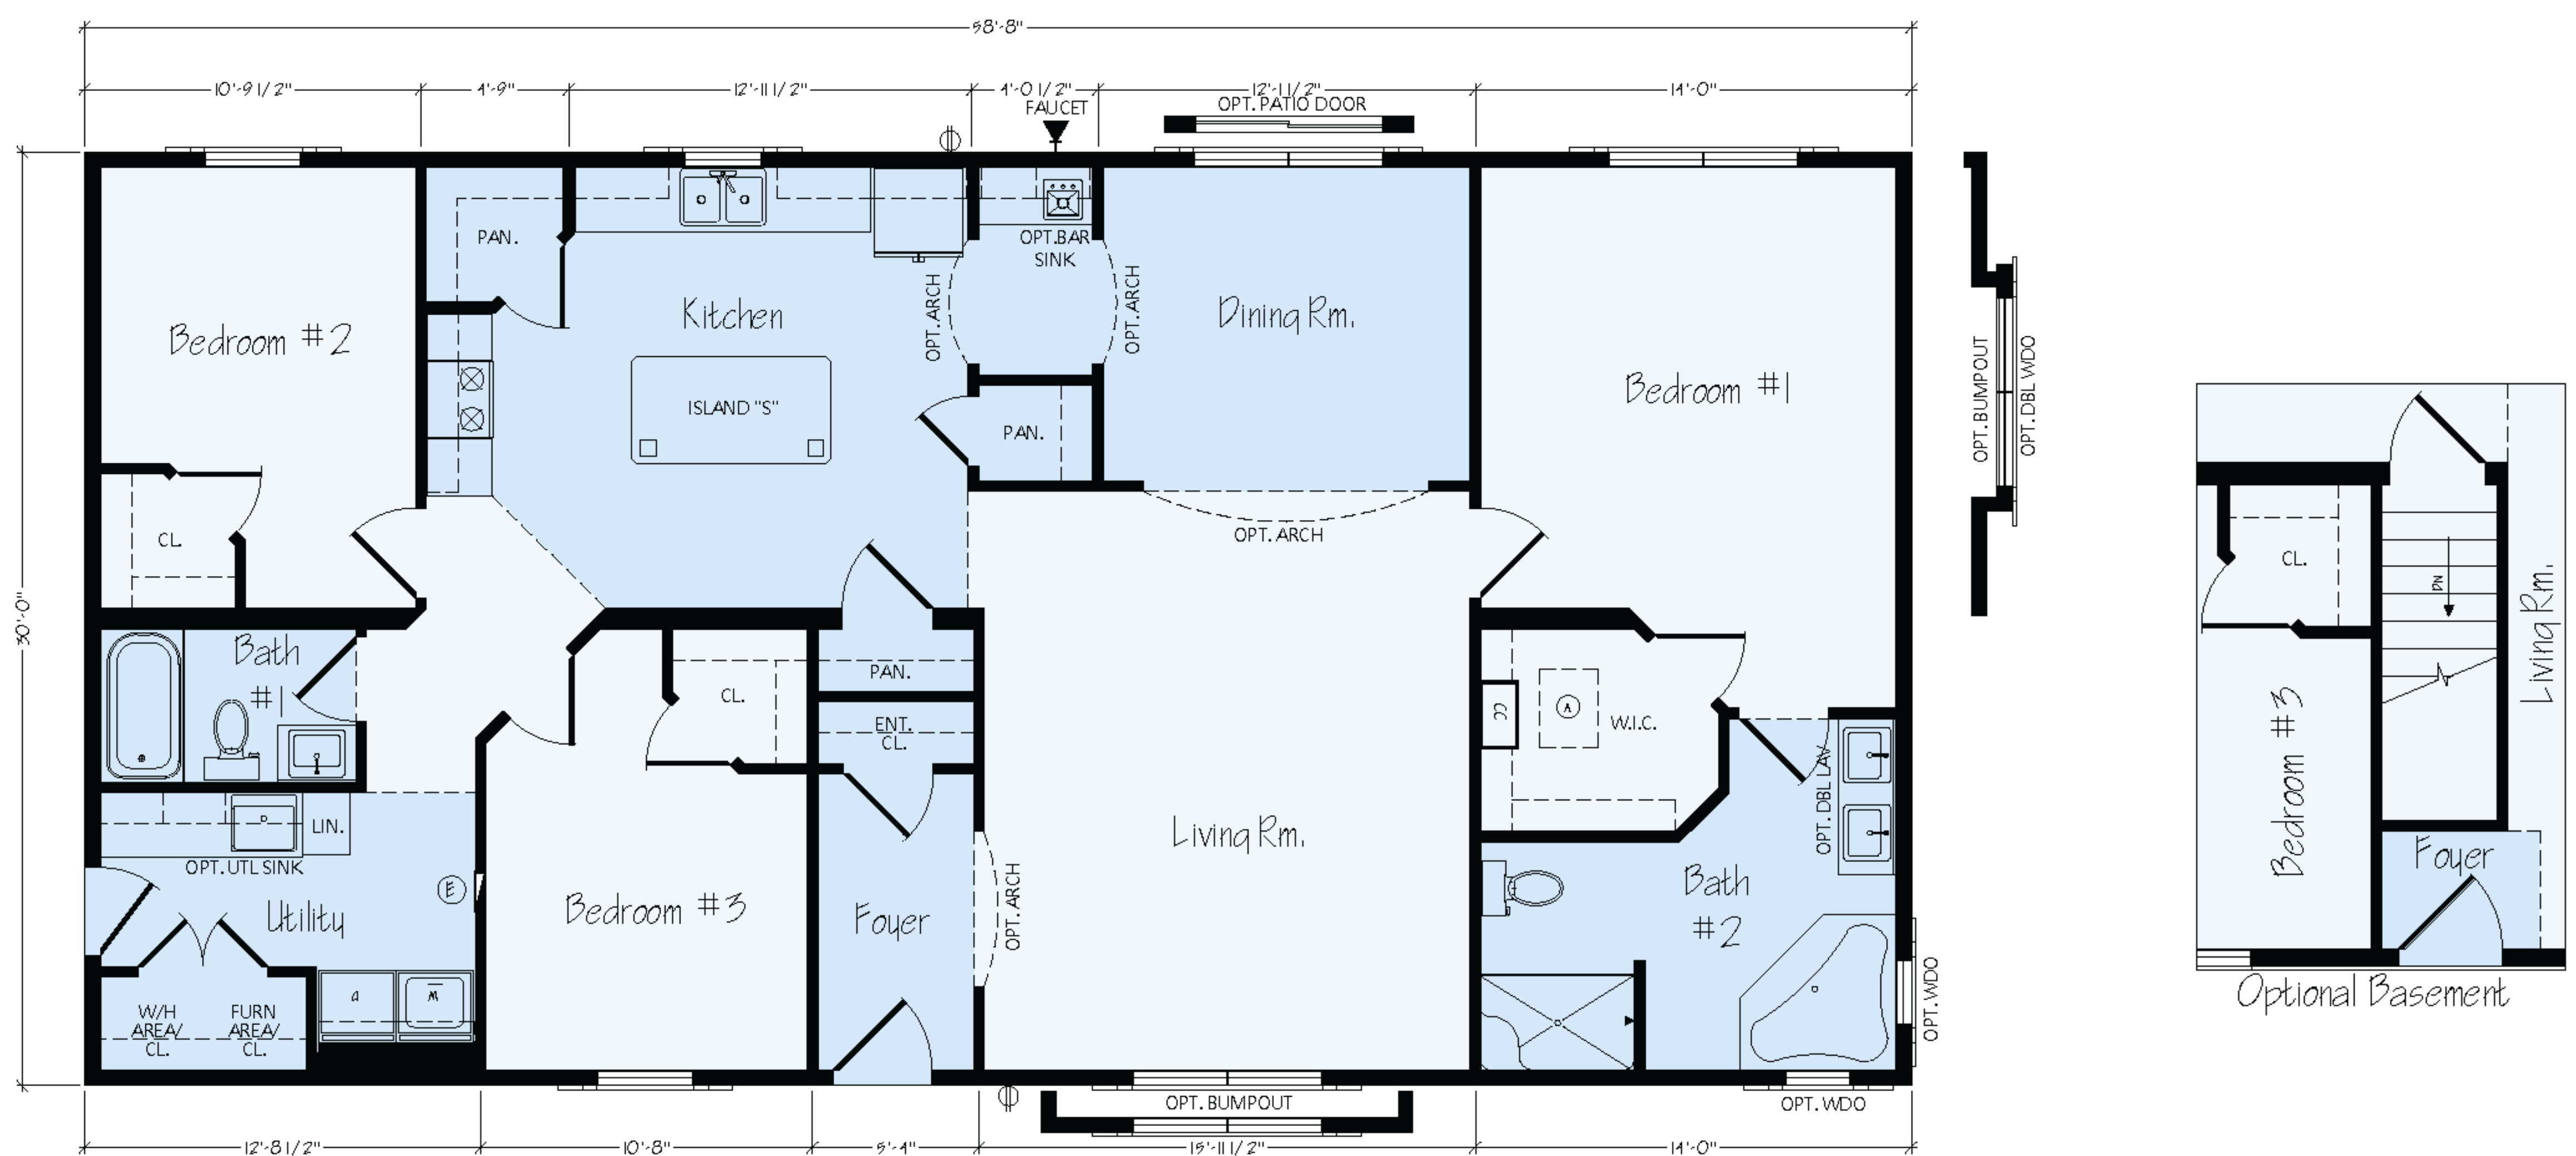

ALICE SPRINGS

JR33

 1,760 SQUARE FT.

 3 BEDROOMS

 2 BATHROOMS