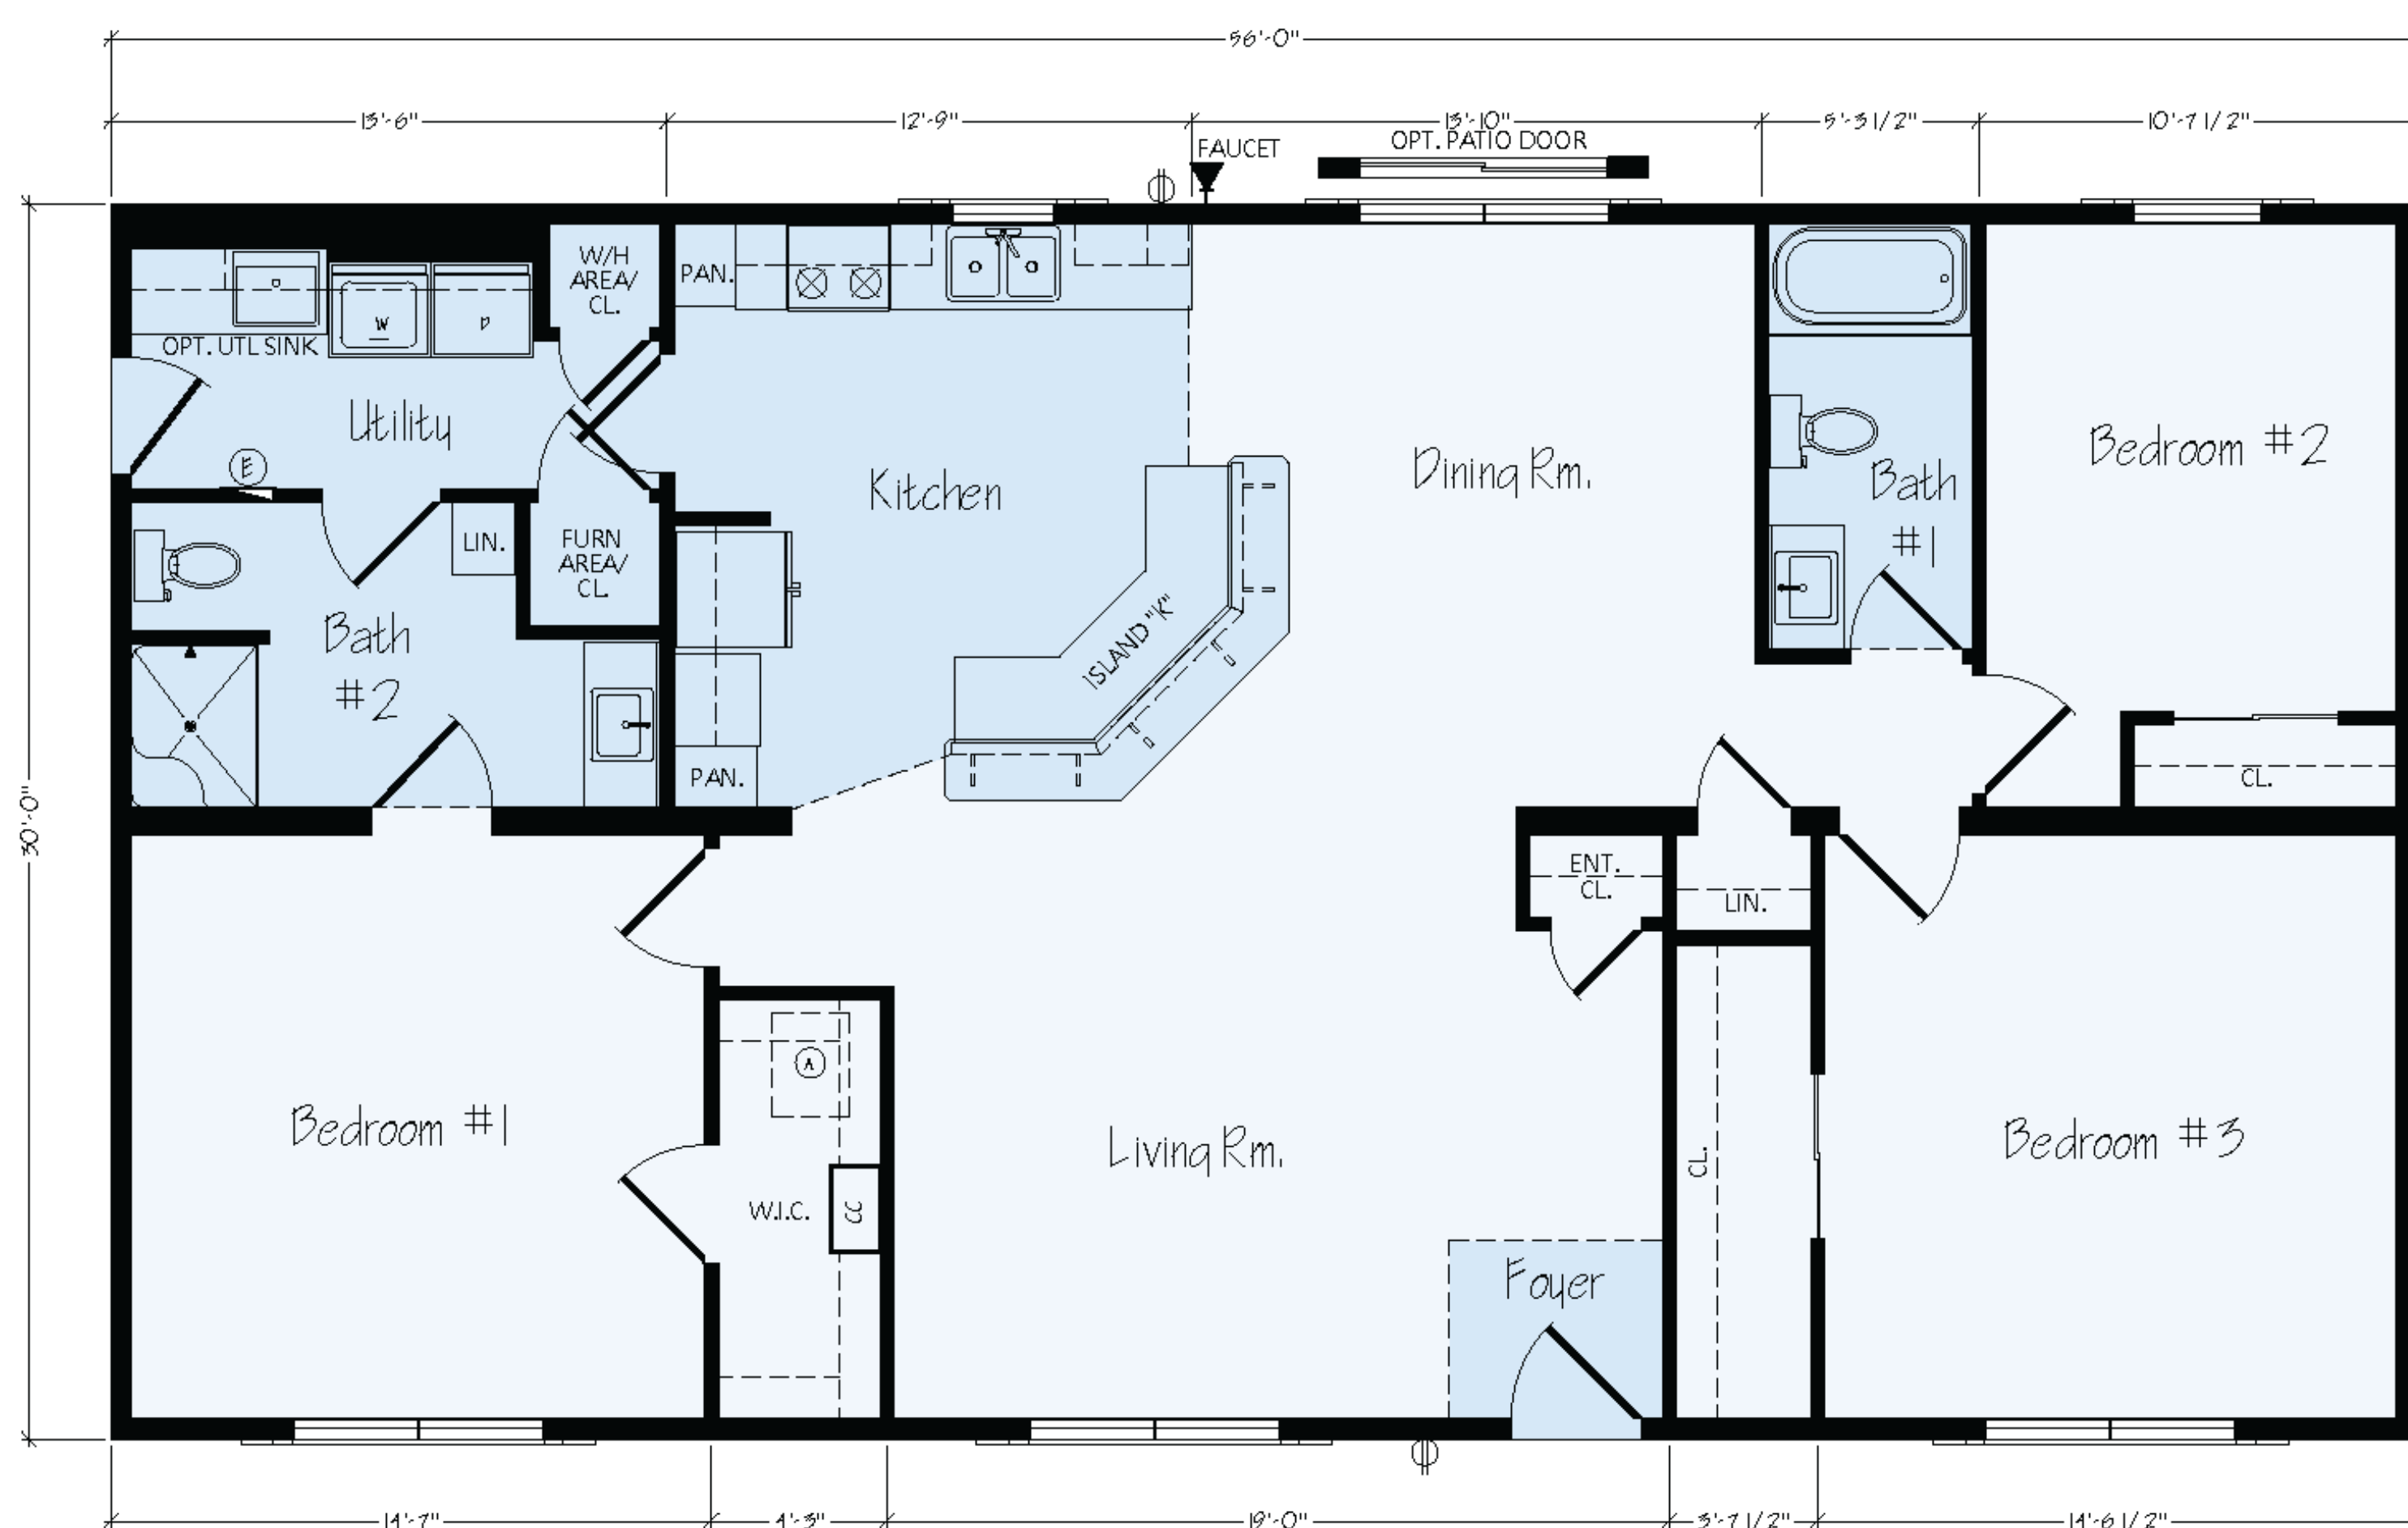

# ALLEN TOWNE SERIES

JR22

 1,680 SQUARE FT.

 3 BEDROOMS

 2 BATHROOMS