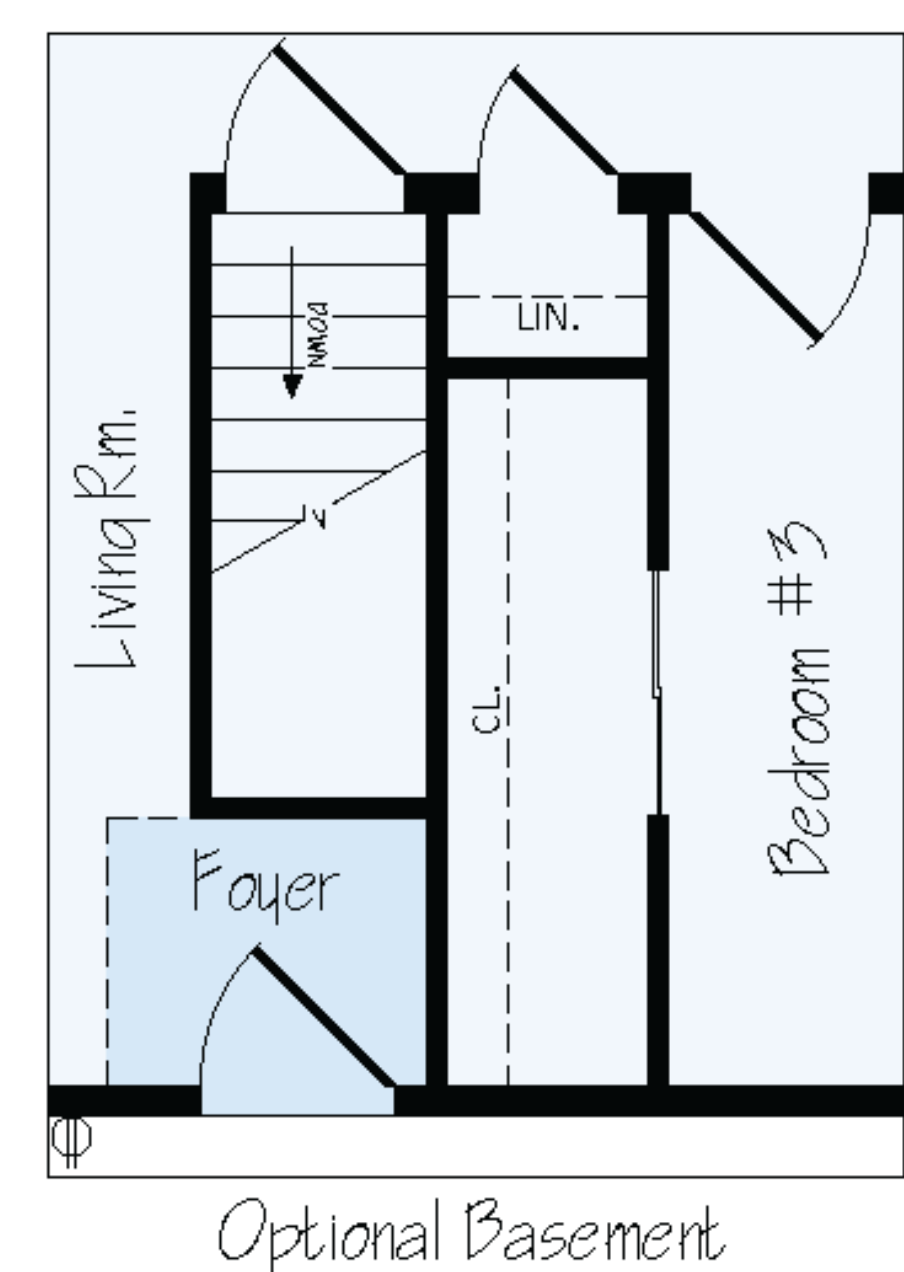

# ALLEN TOWNE SERIES

JR22

 1,680 SQUARE FT.

 3 BEDROOMS

 2 BATHROOMS