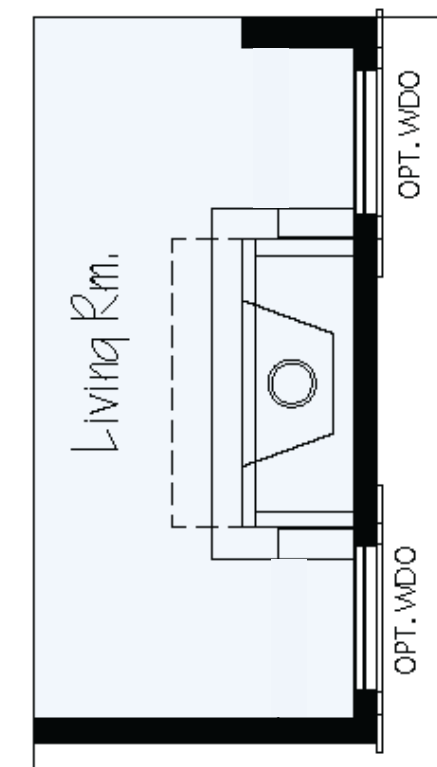

R ASHBY

JR45

Optional Basement

Upgrade Shower Option

Optional Fireplace

1,640 SQUARE FT.

3 BEDROOMS

2 BATHROOMS