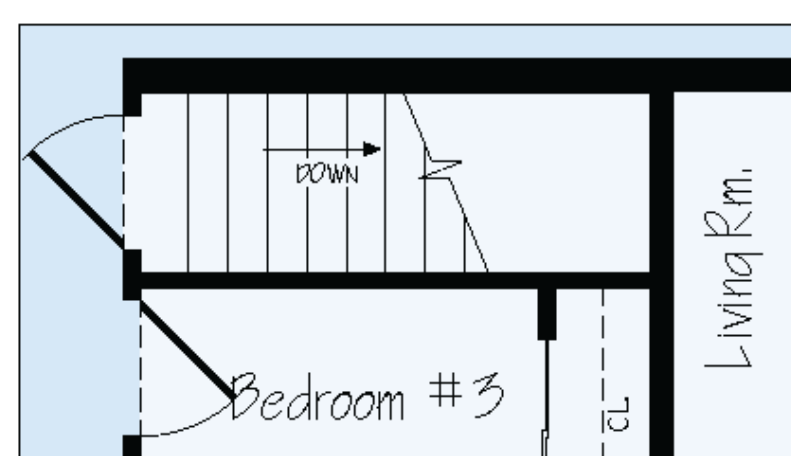

R ASHBY

JR45

Optional Basement

Upgrade Shower Option

Optional Fireplace

1,640 SQUARE FT.

3 BEDROOMS

2 BATHROOMS