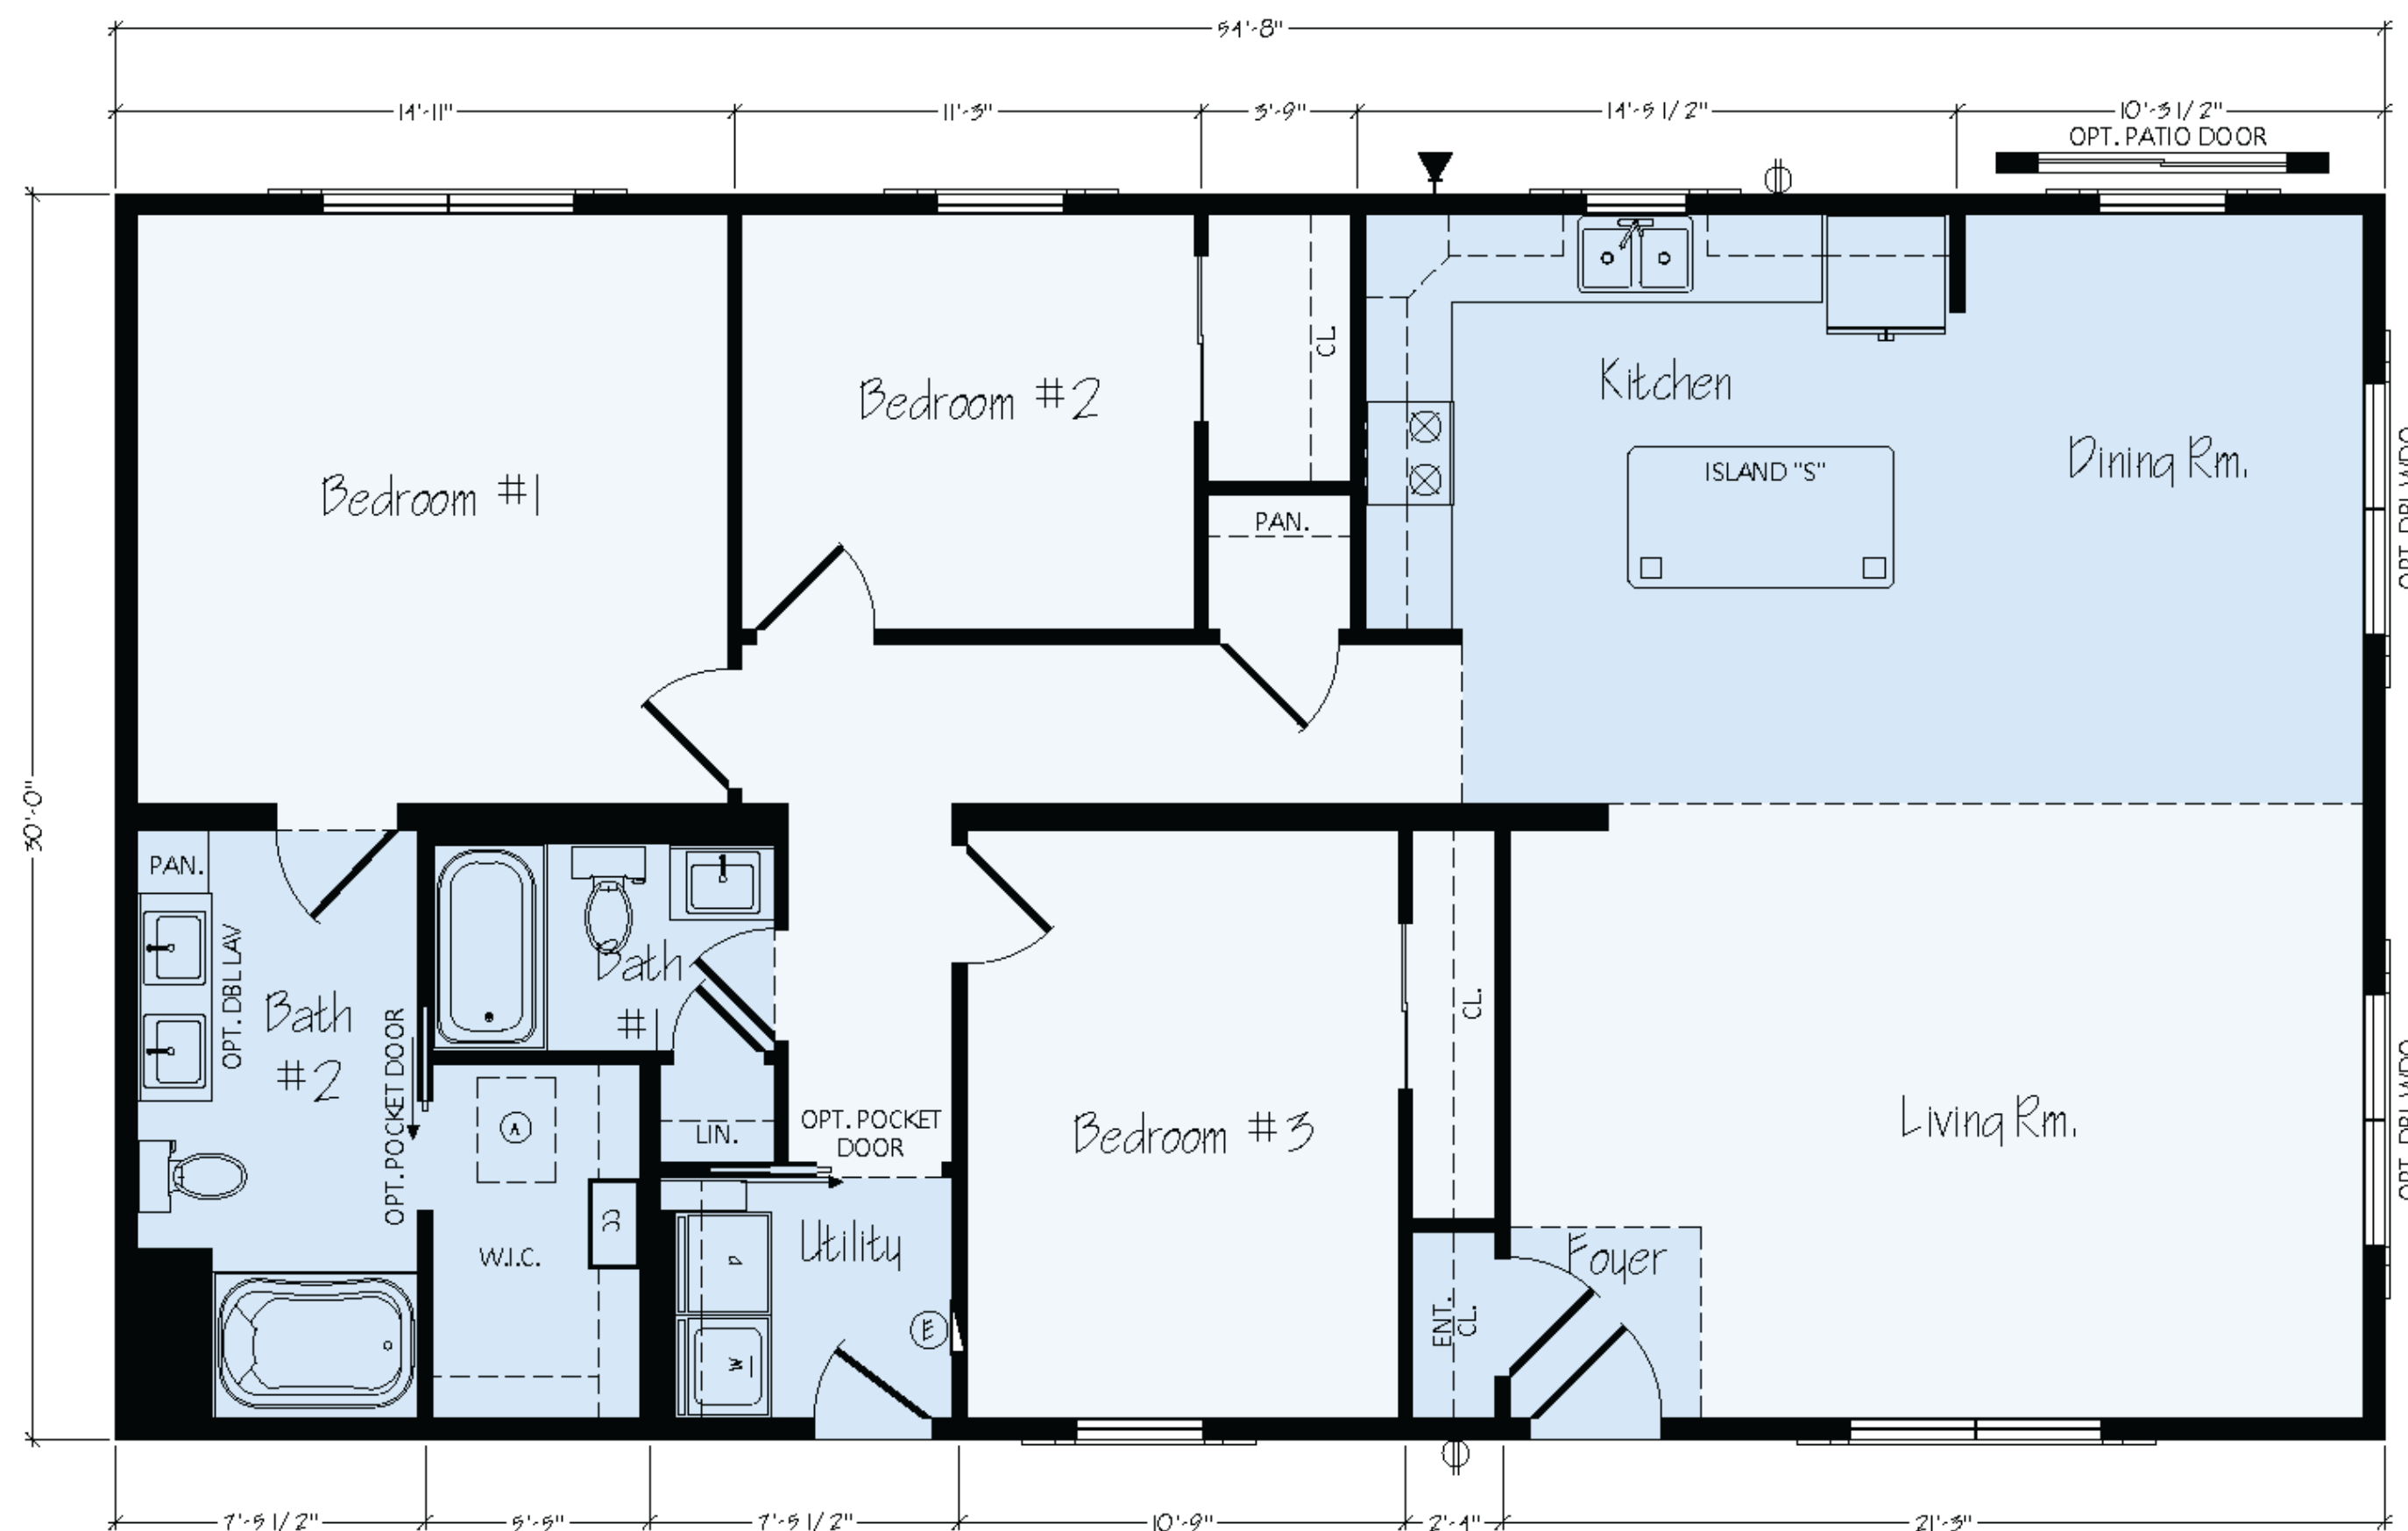

R ASHBY

JR45

Optional Basement

Upgrade Shower Option

Optional Fireplace

1,640 SQUARE FT.

3 BEDROOMS

2 BATHROOMS