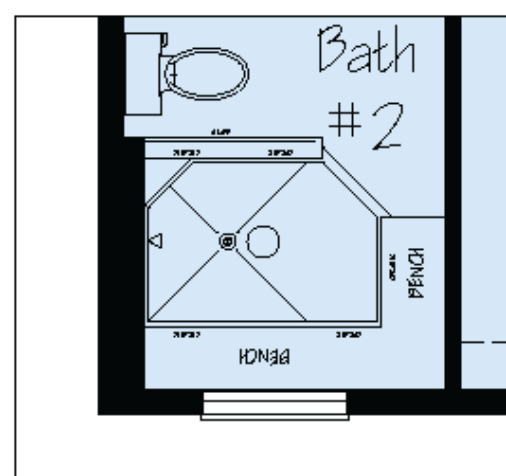

R ASHBY

JR45

Optional Basement

Upgrade Shower Option

Optional Fireplace

1,640 SQUARE FT.

3 BEDROOMS

2 BATHROOMS