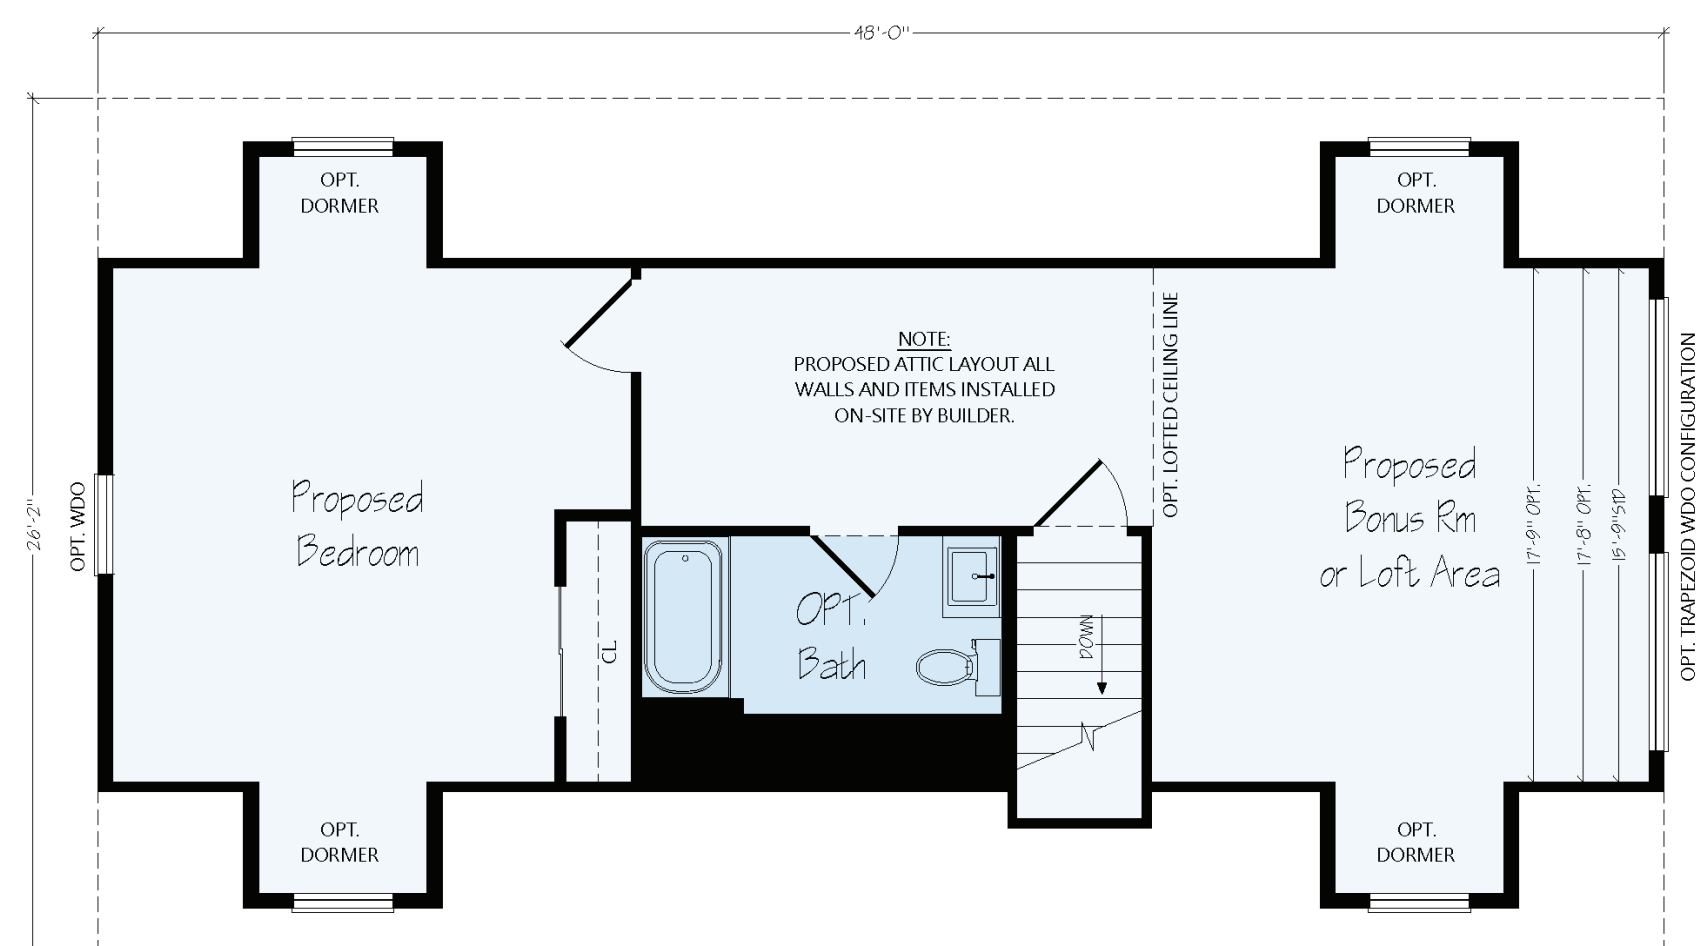

AUROMA

C21

1ST FLOOR

PROPOSED 2ND FLOOR

 1,256 SQUARE FT.

 1 BEDROOM

 1.5 BATHROOMS