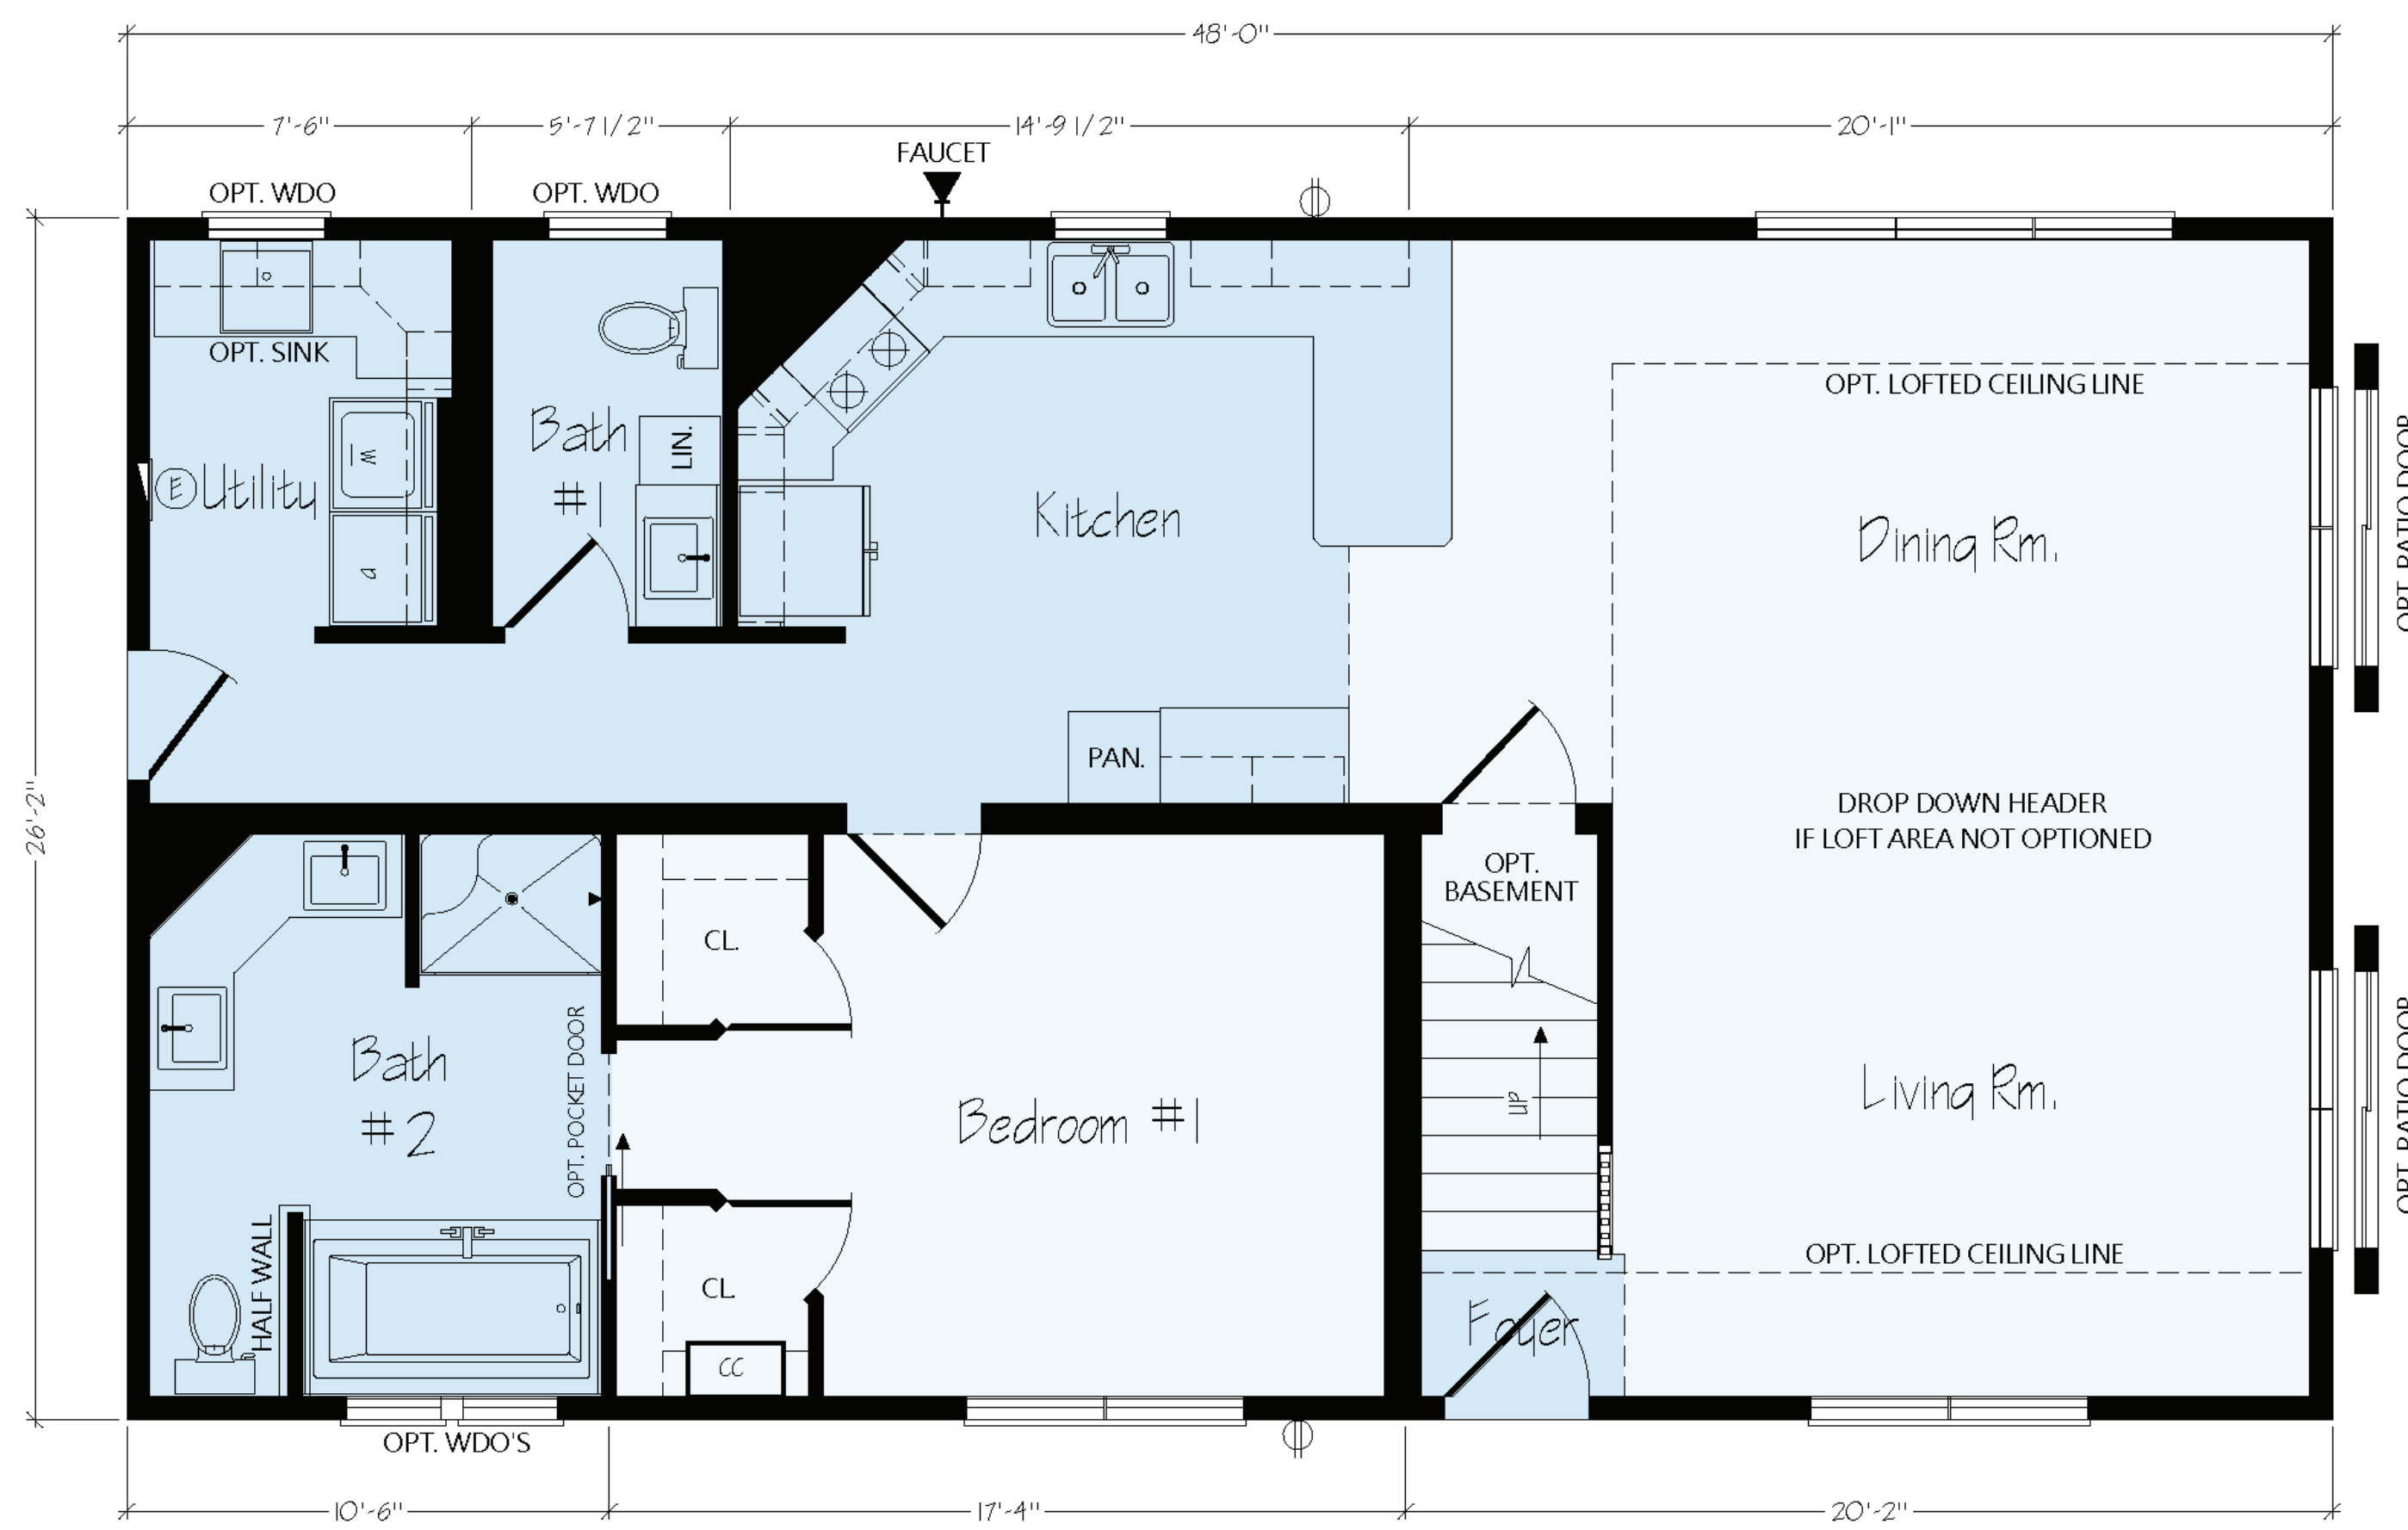

AUROMA

C21

1ST FLOOR

PROPOSED 2ND FLOOR

 1,256 SQUARE FT.

 1 BEDROOM

 1.5 BATHROOMS