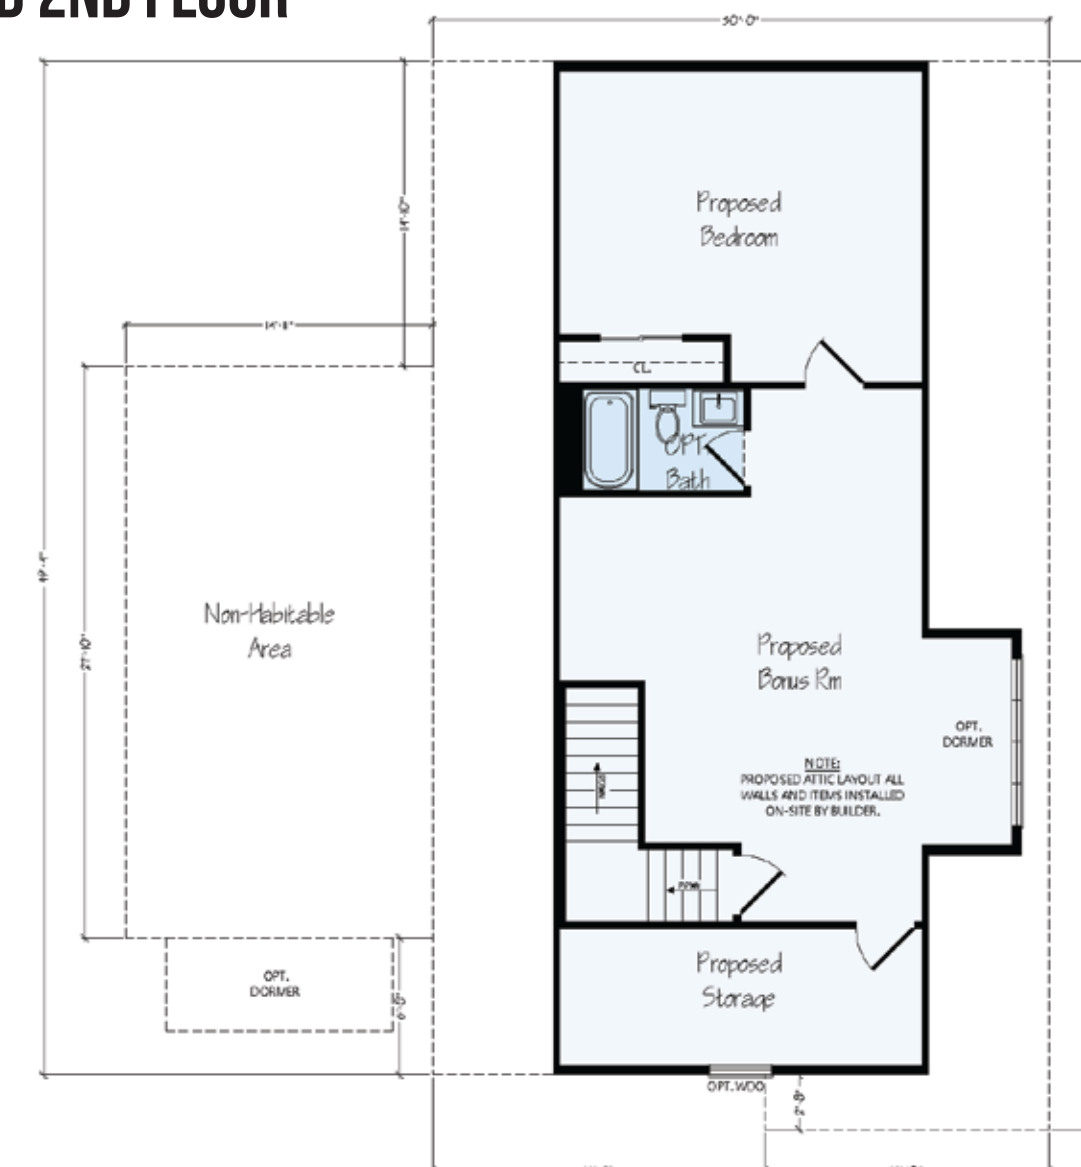

AVERY

EC22

1ST FLOOR

PROPOSED 2ND FLOOR

Optional Bath 2 Layout

1,937 SQUARE FT.

2 BEDROOMS

2 BATHROOMS