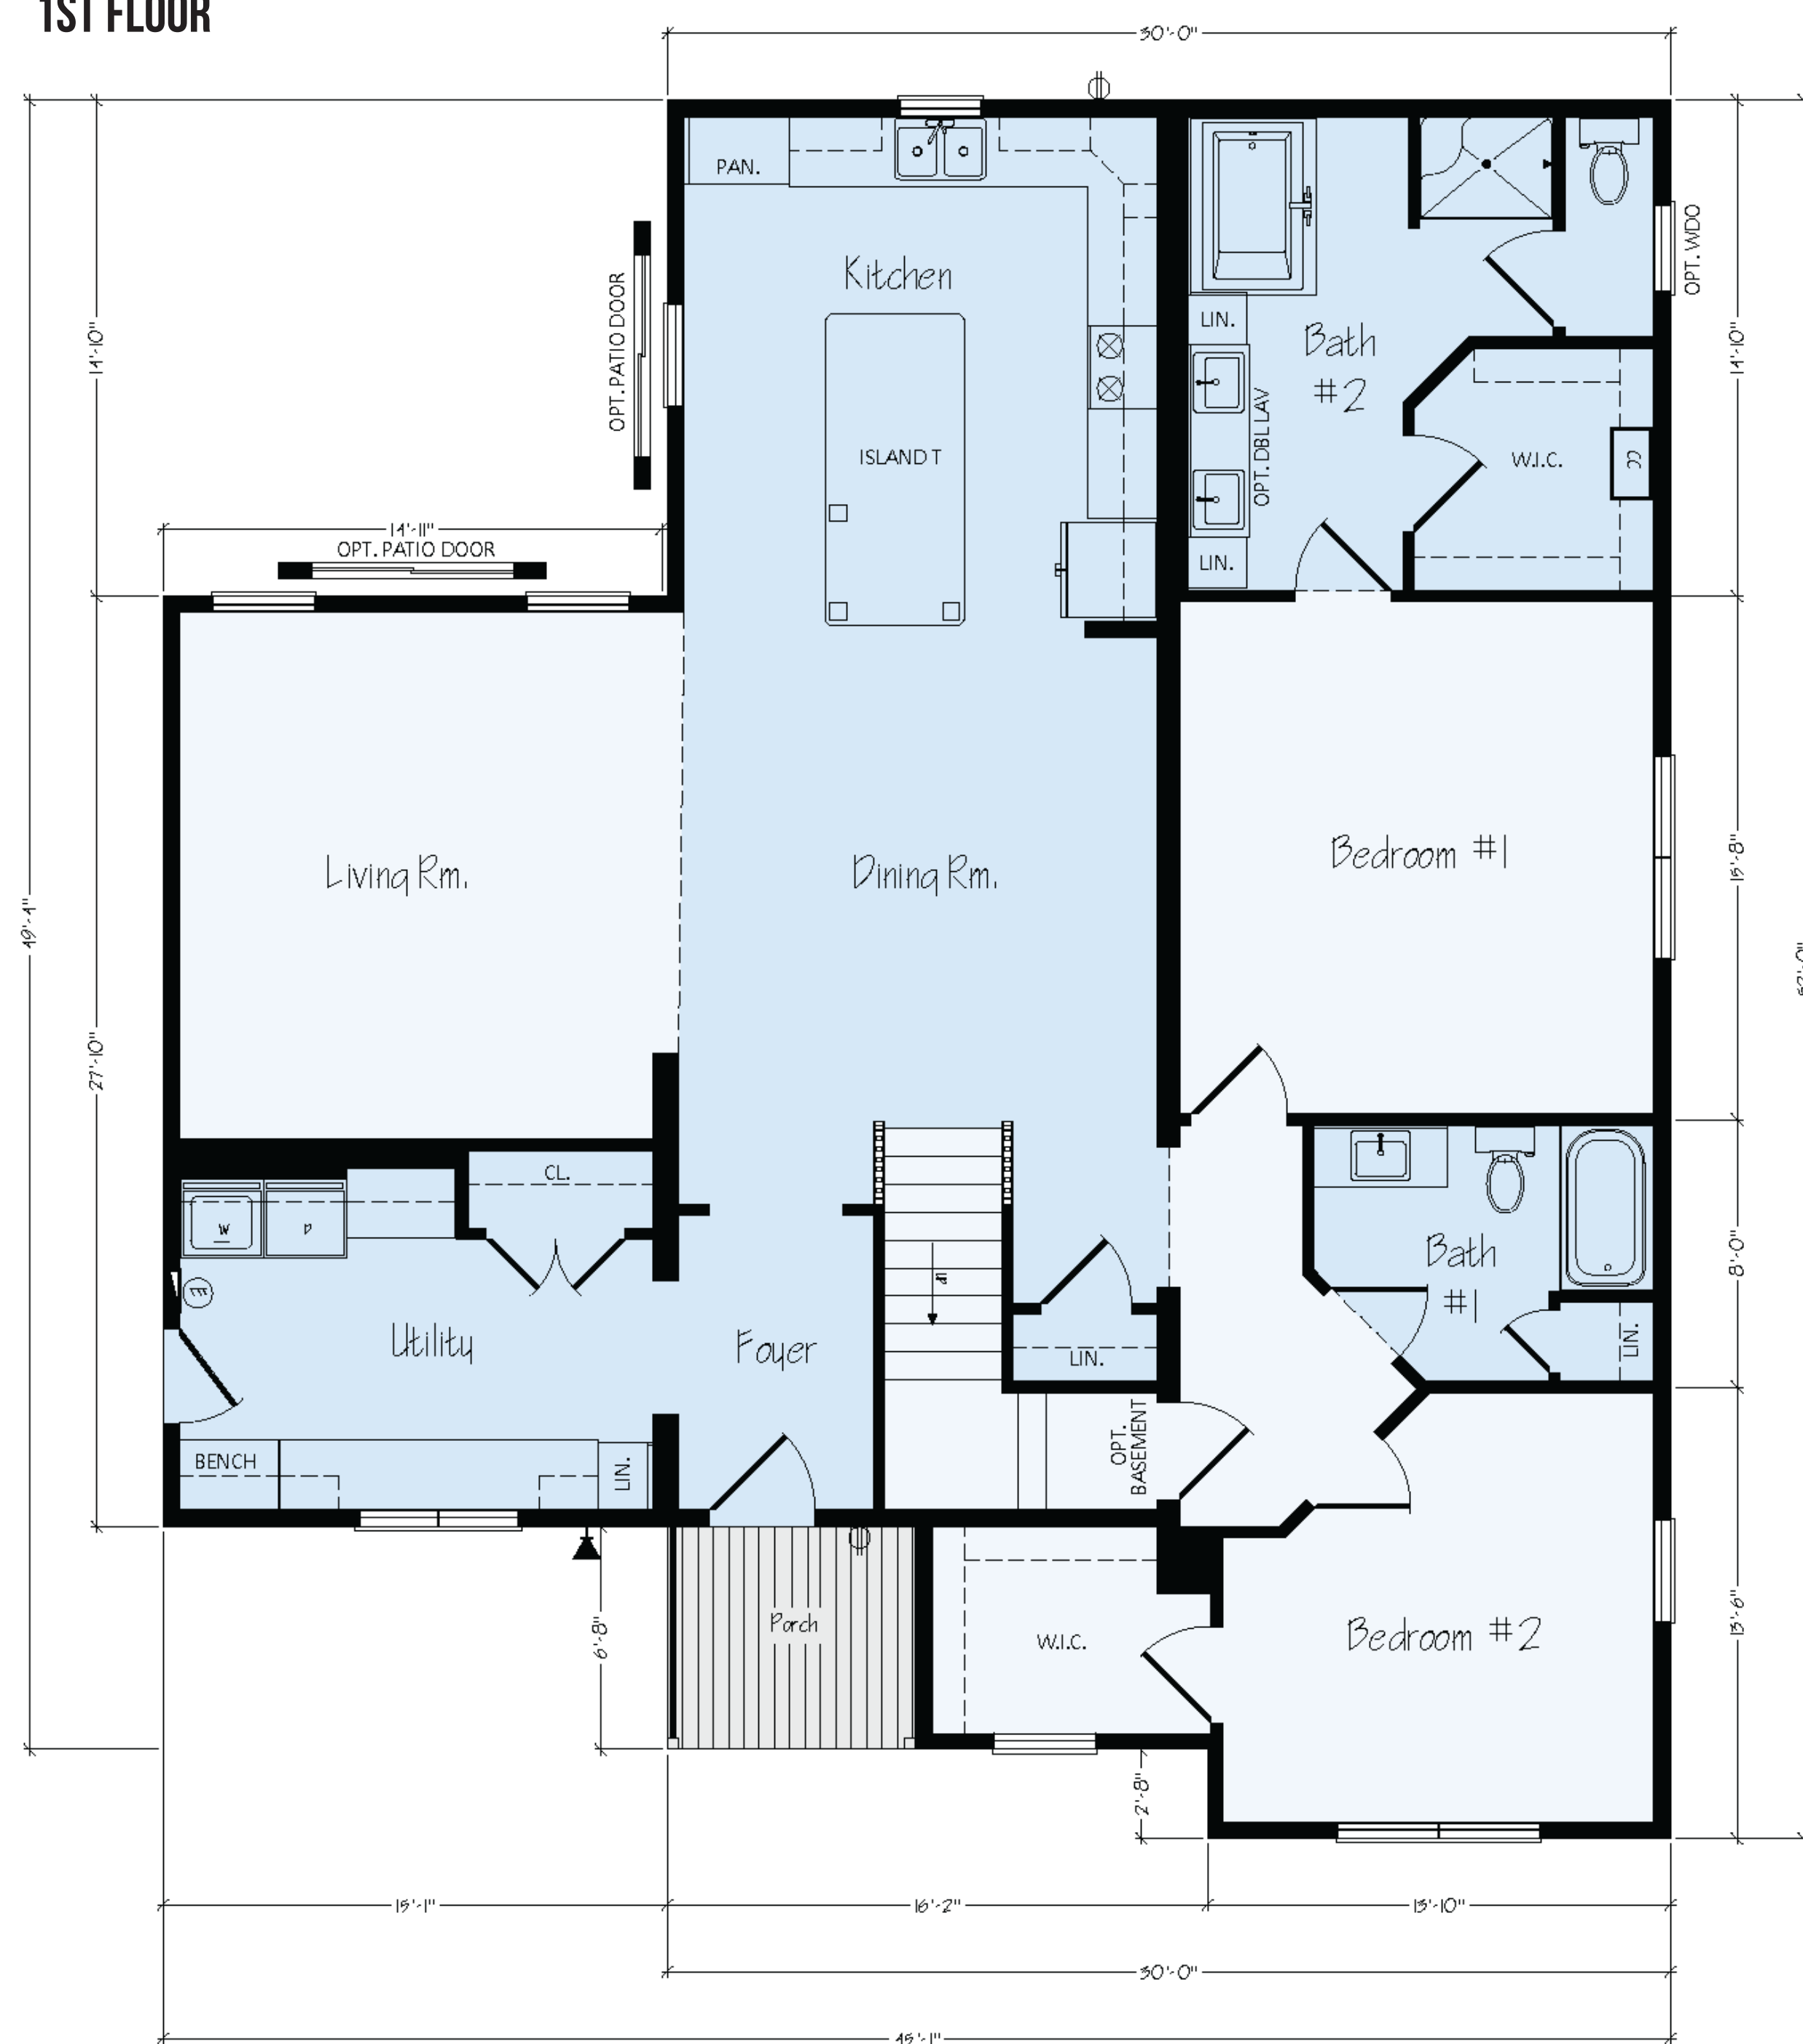

AVERY

EC22

1ST FLOOR

PROPOSED 2ND FLOOR

Optional Bath 2 Layout

1,937 SQUARE FT.

2 BEDROOMS

2 BATHROOMS