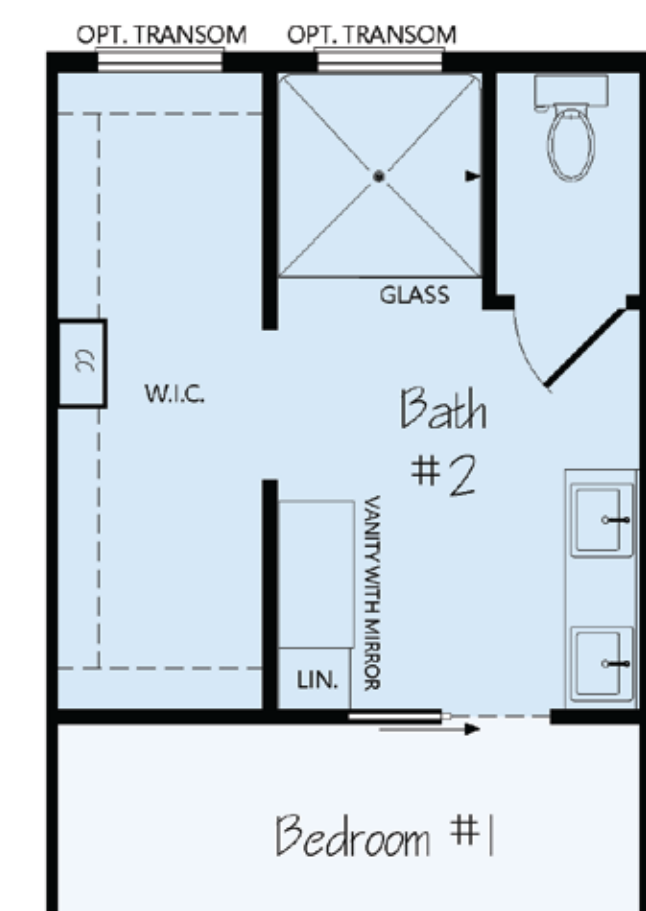

AVERY

EC22

1ST FLOOR

PROPOSED 2ND FLOOR

Optional Bath 2 Layout

1,937 SQUARE FT.

2 BEDROOMS

2 BATHROOMS