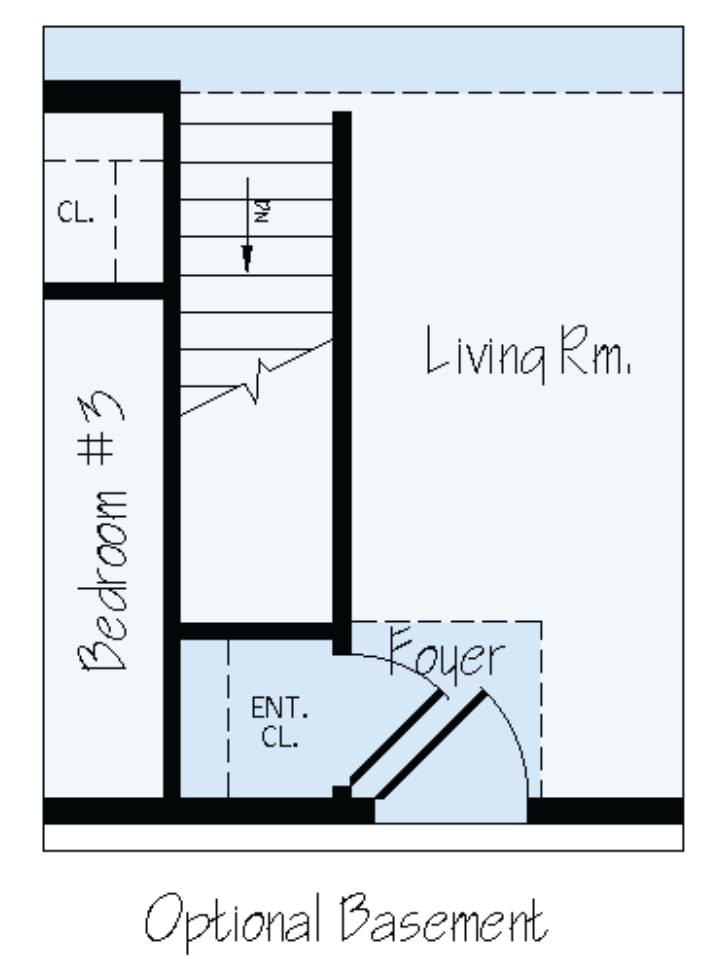

BRISBANE

JR26

2,280 SQUARE FT.

4 BEDROOMS

3 BATHROOMS