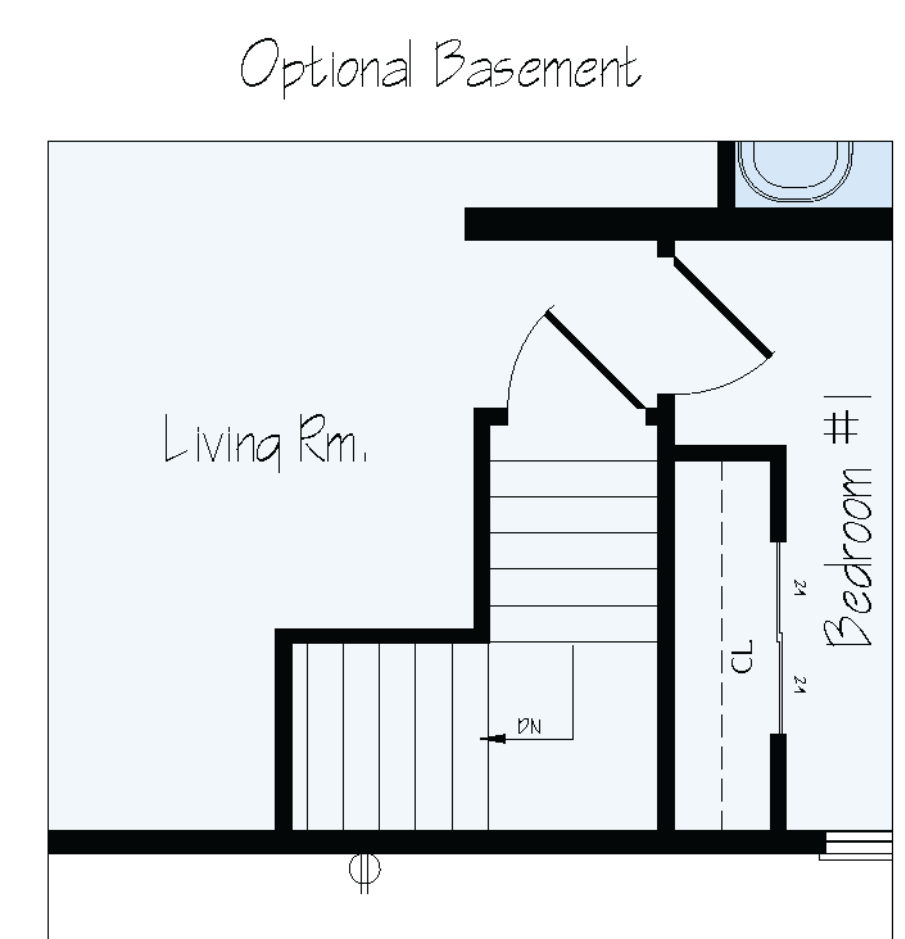

R CANTON

R45

 1,248 SQUARE FT.

 3 BEDROOMS

 2 BATHROOMS