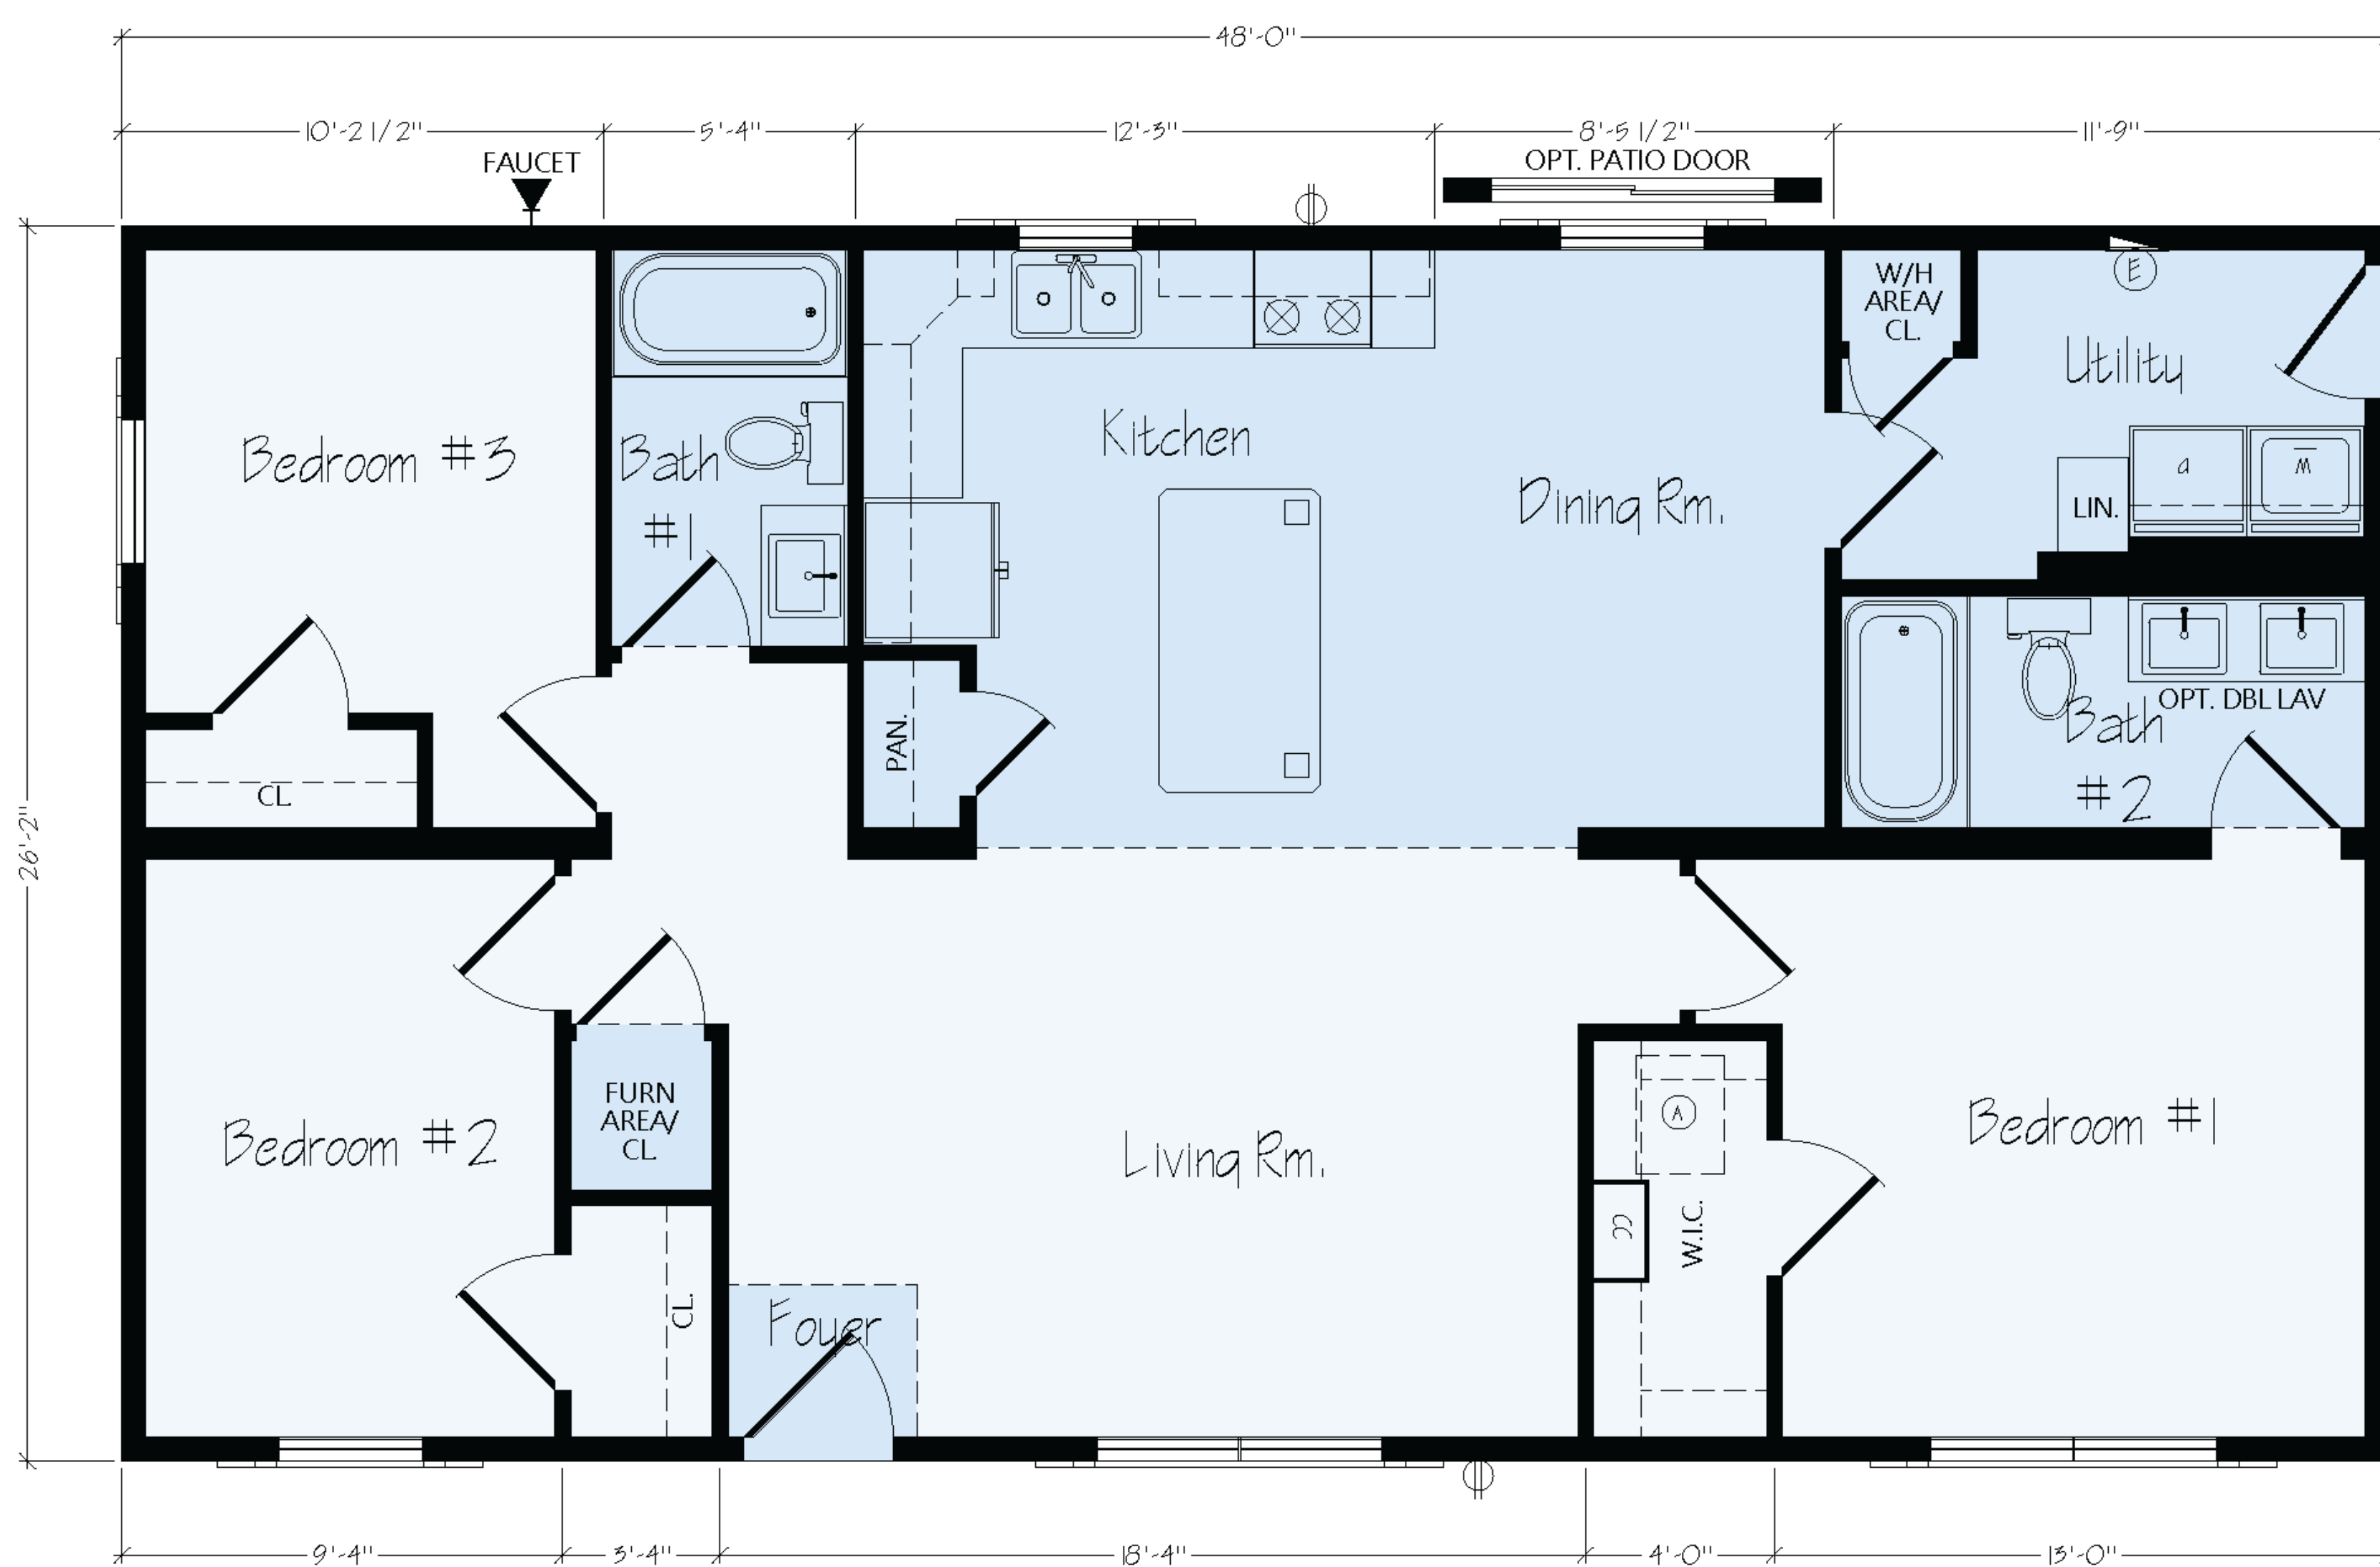

R CANTON

R45

 1,248 SQUARE FT.

 3 BEDROOMS

 2 BATHROOMS