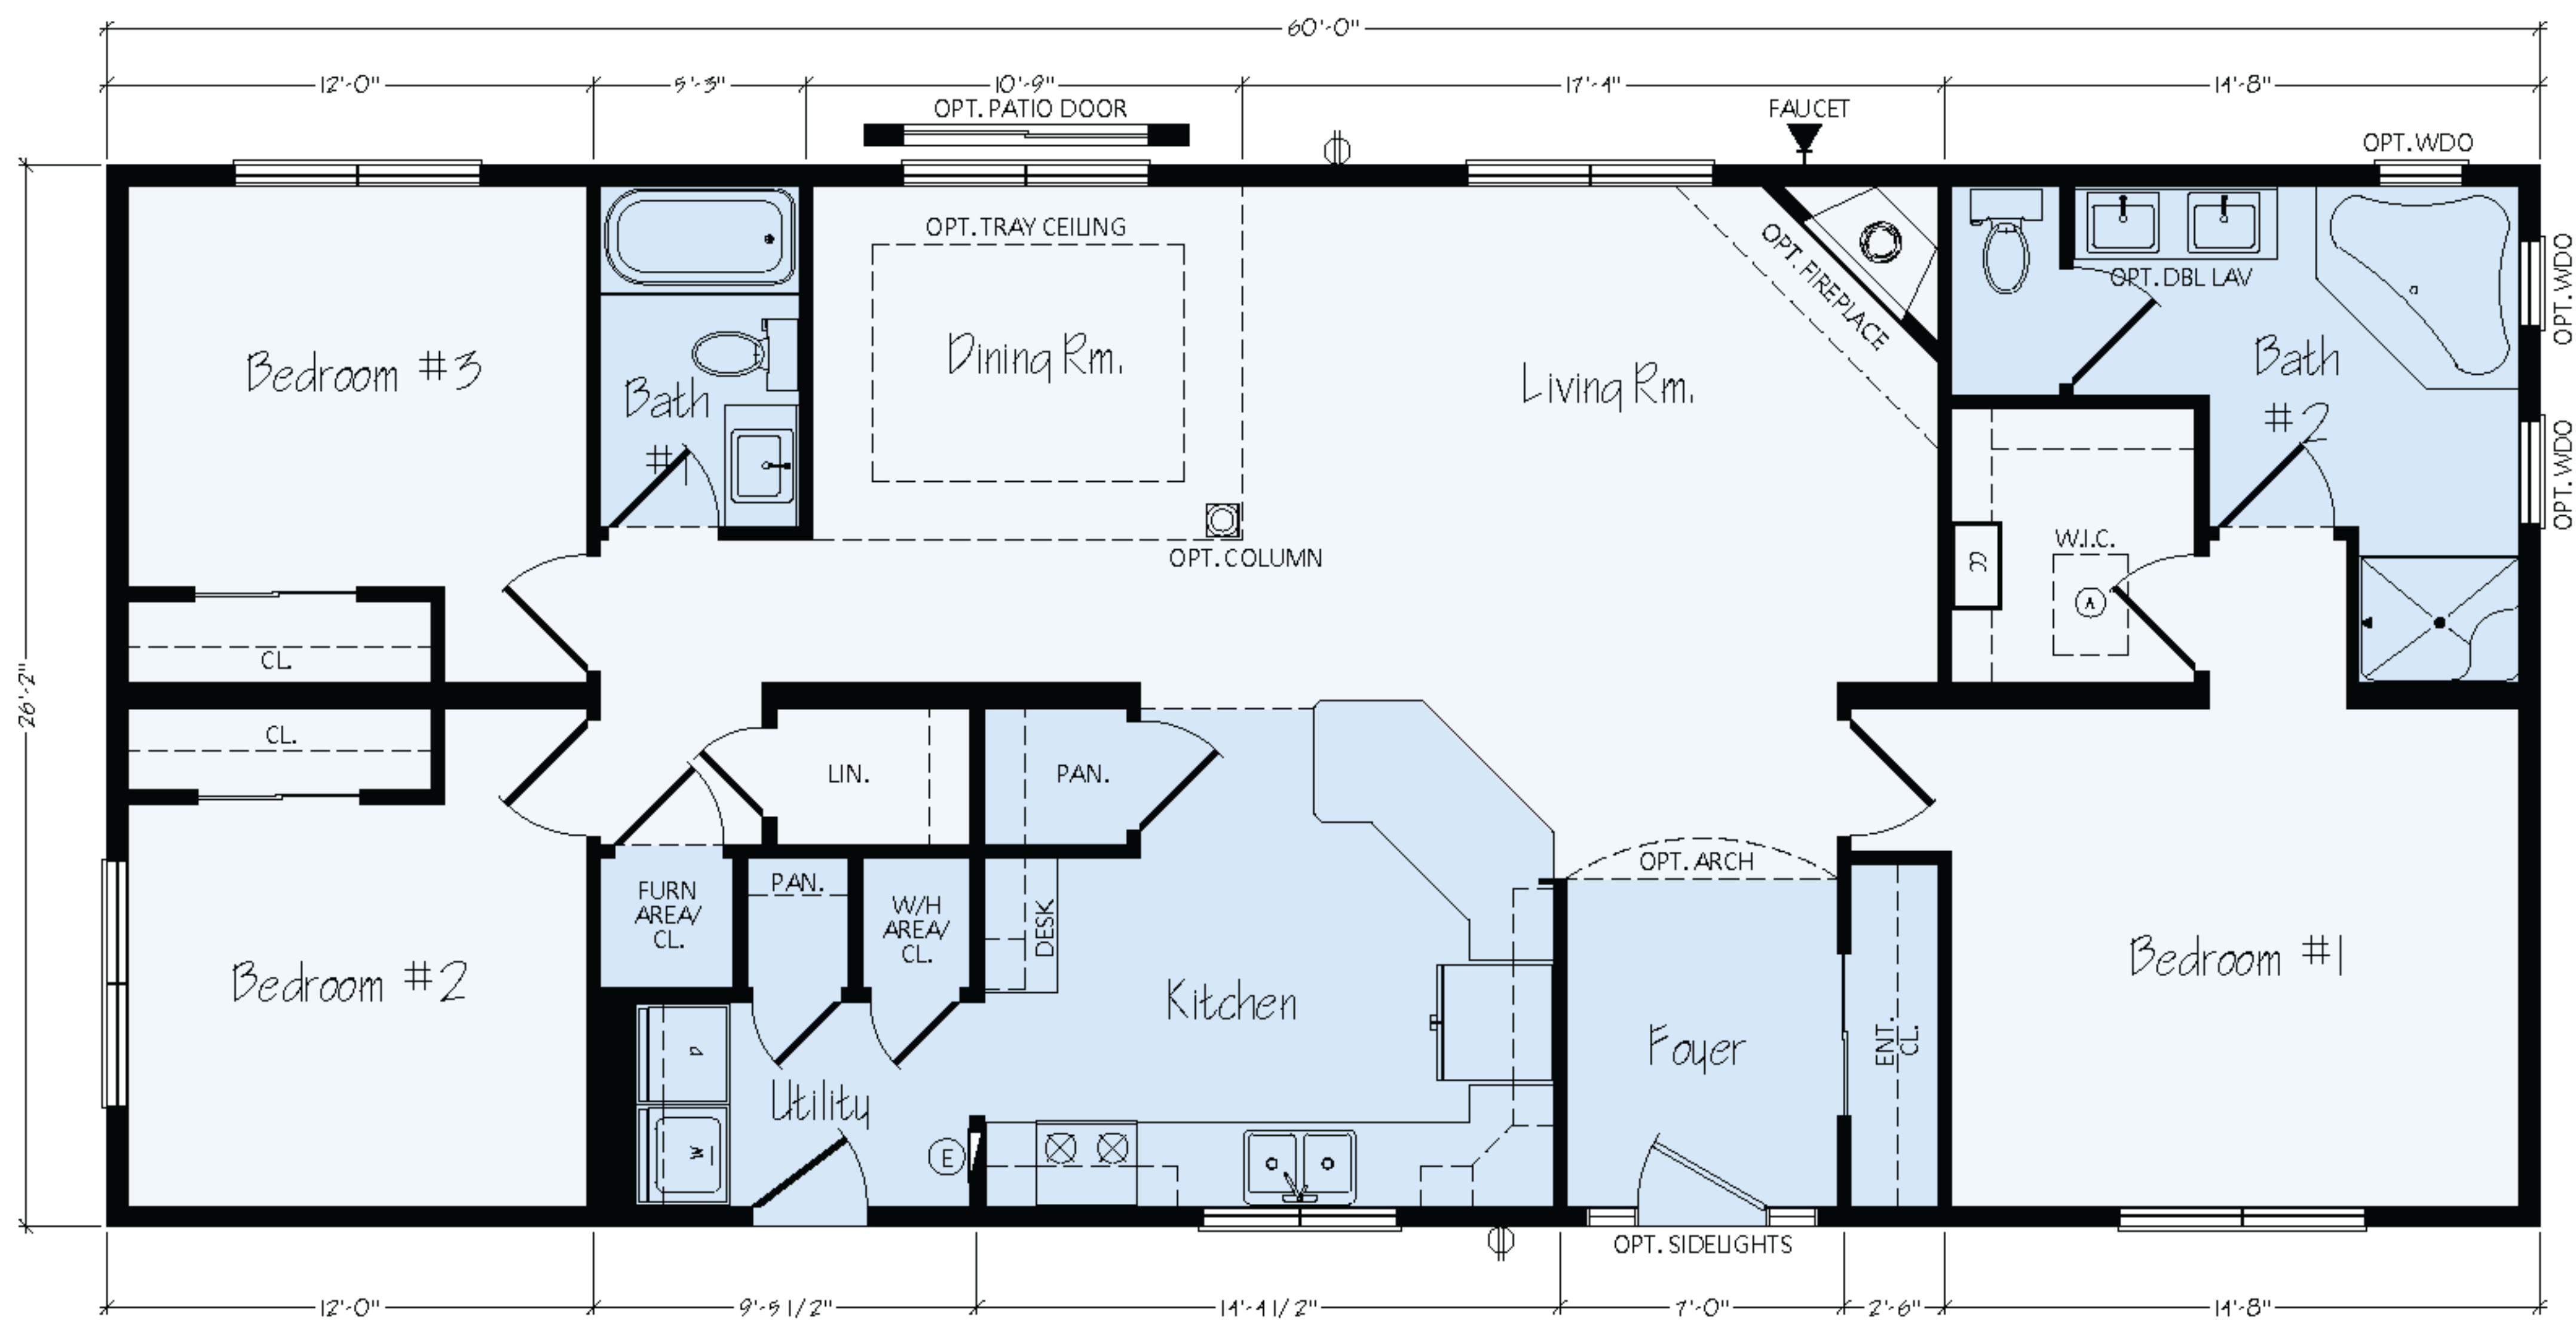

R CARRINGTON

R17

 1,560 SQUARE FT.

 3 BEDROOMS

 2 BATHROOMS