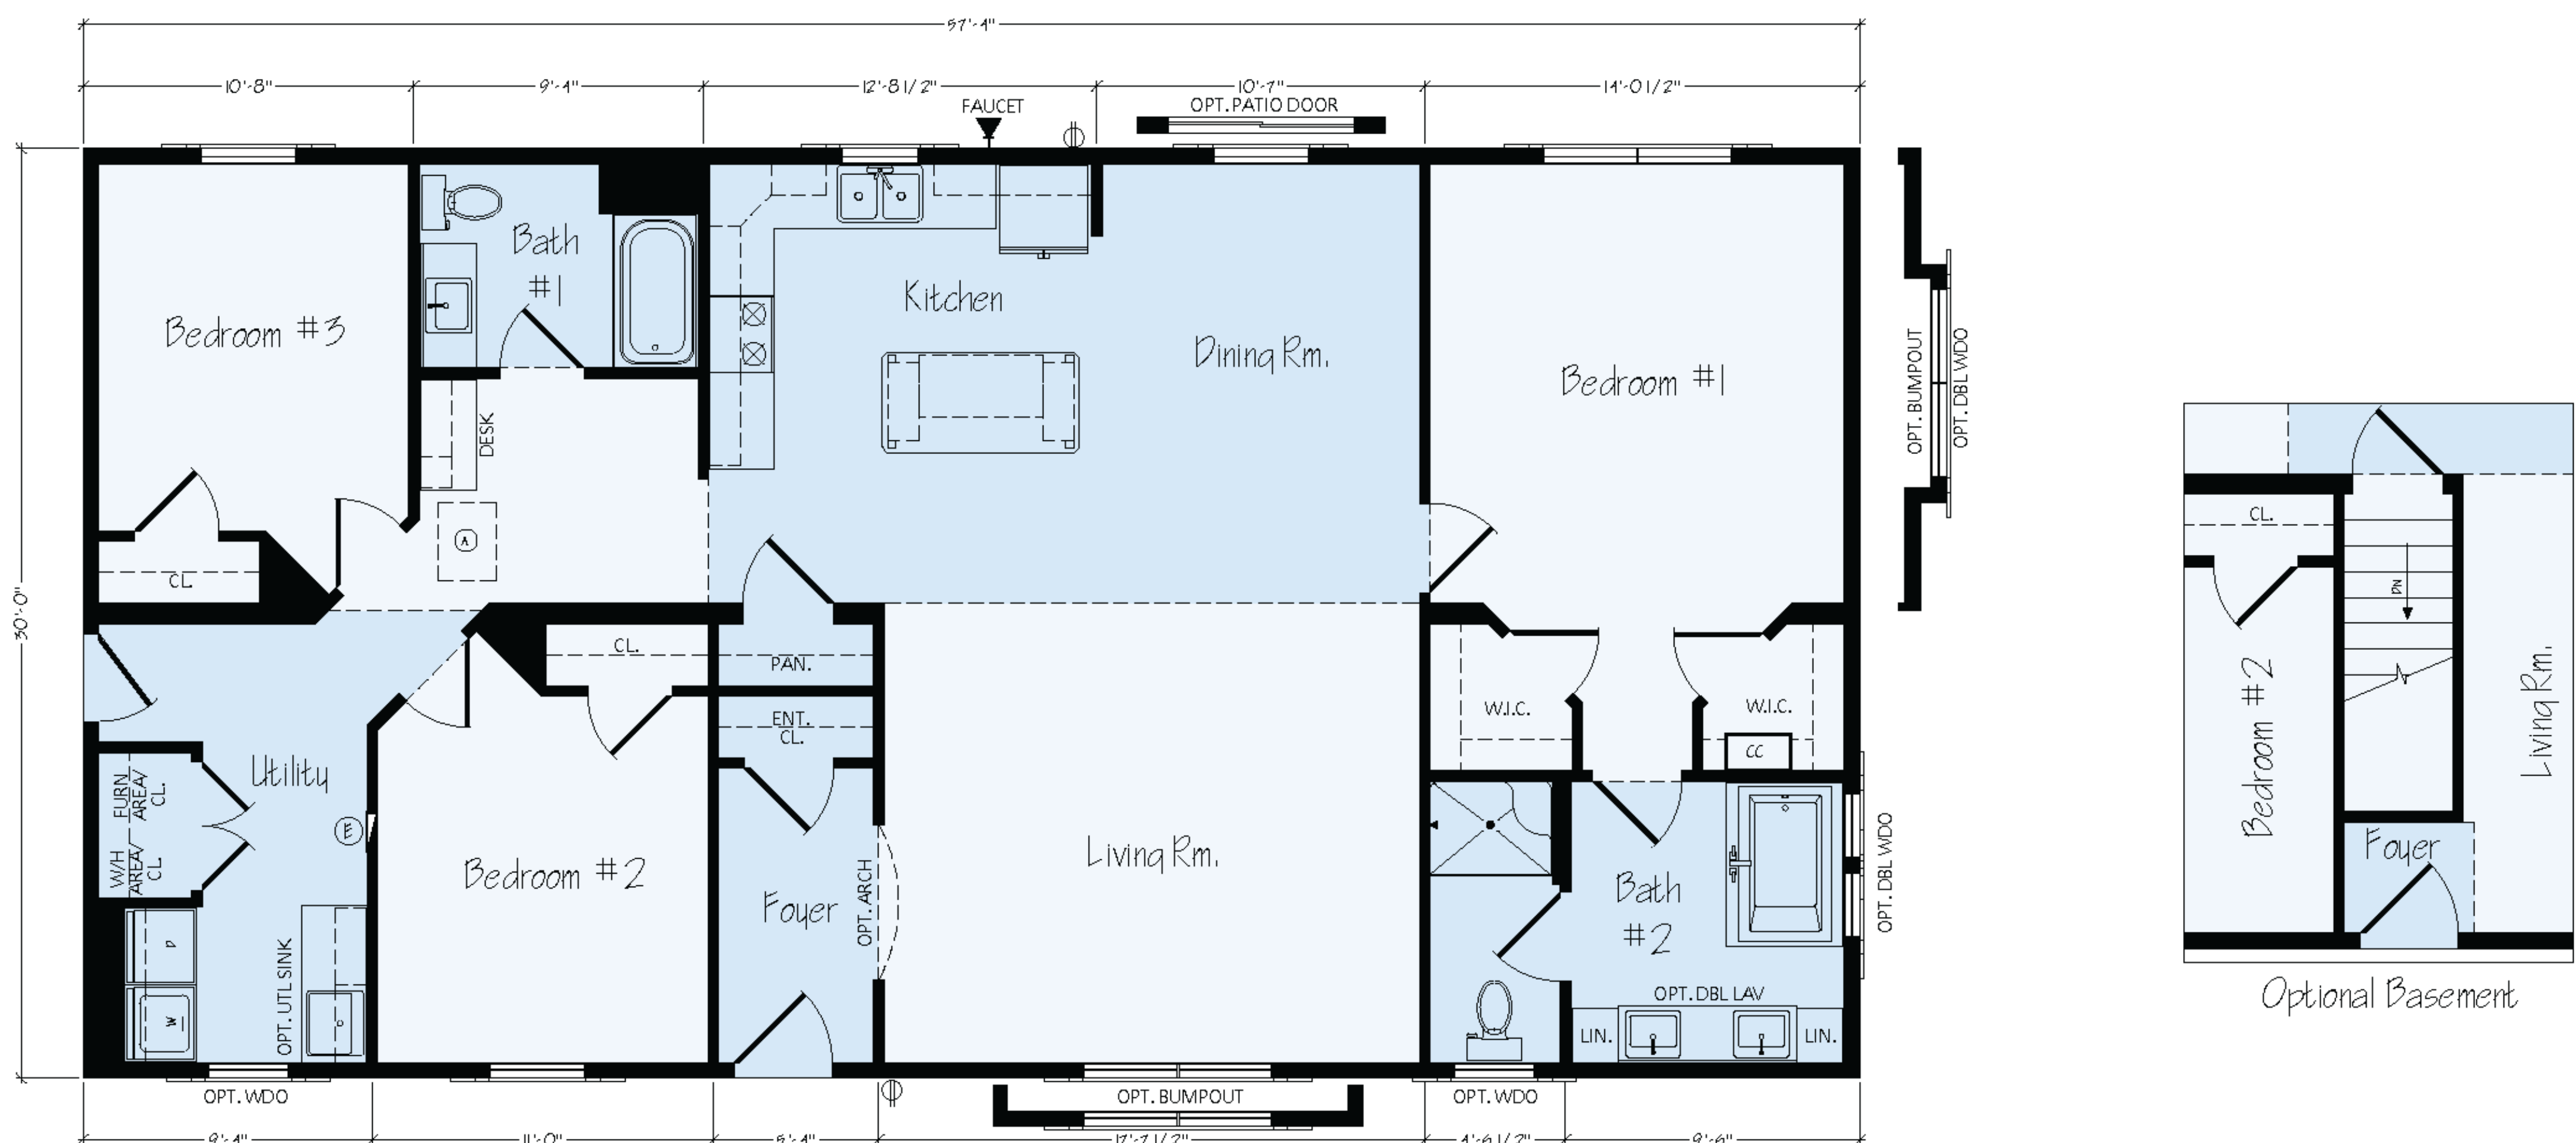

## JR34

 1,720 SQUARE FT.

 3 BEDROOMS

 2 BATHROOMS