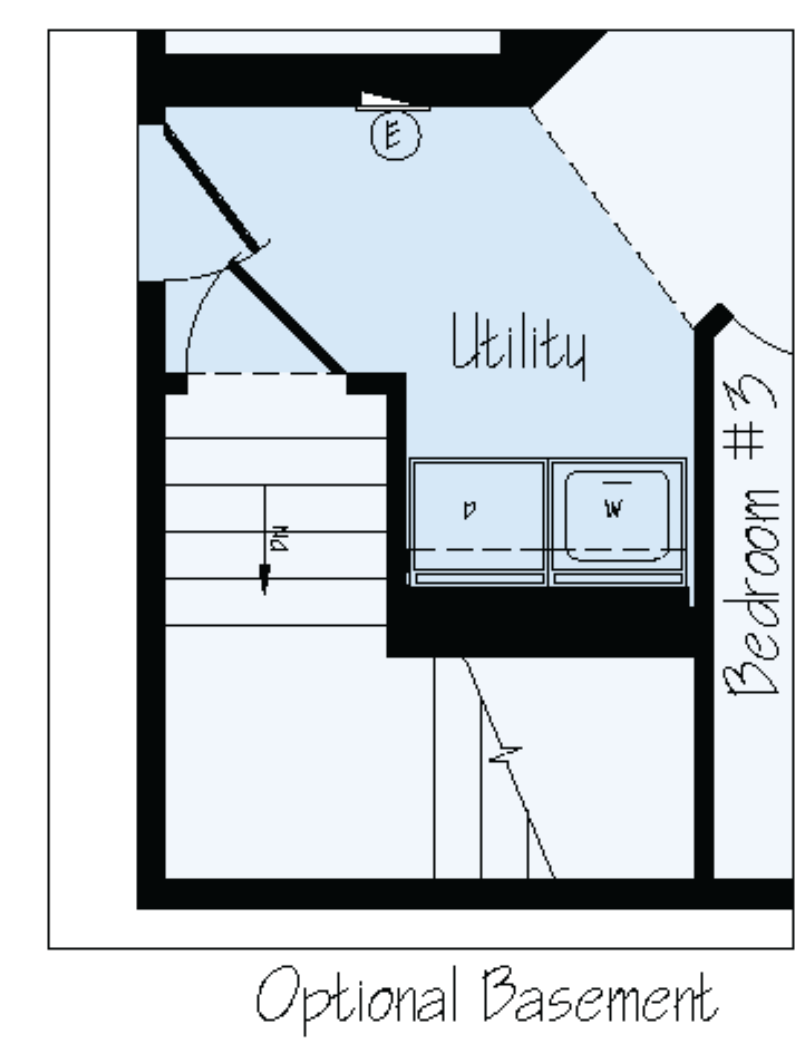

DUBLIN SERIES

JR41

 1,560 SQUARE FT.

 3 BEDROOMS

 2 BATHROOMS