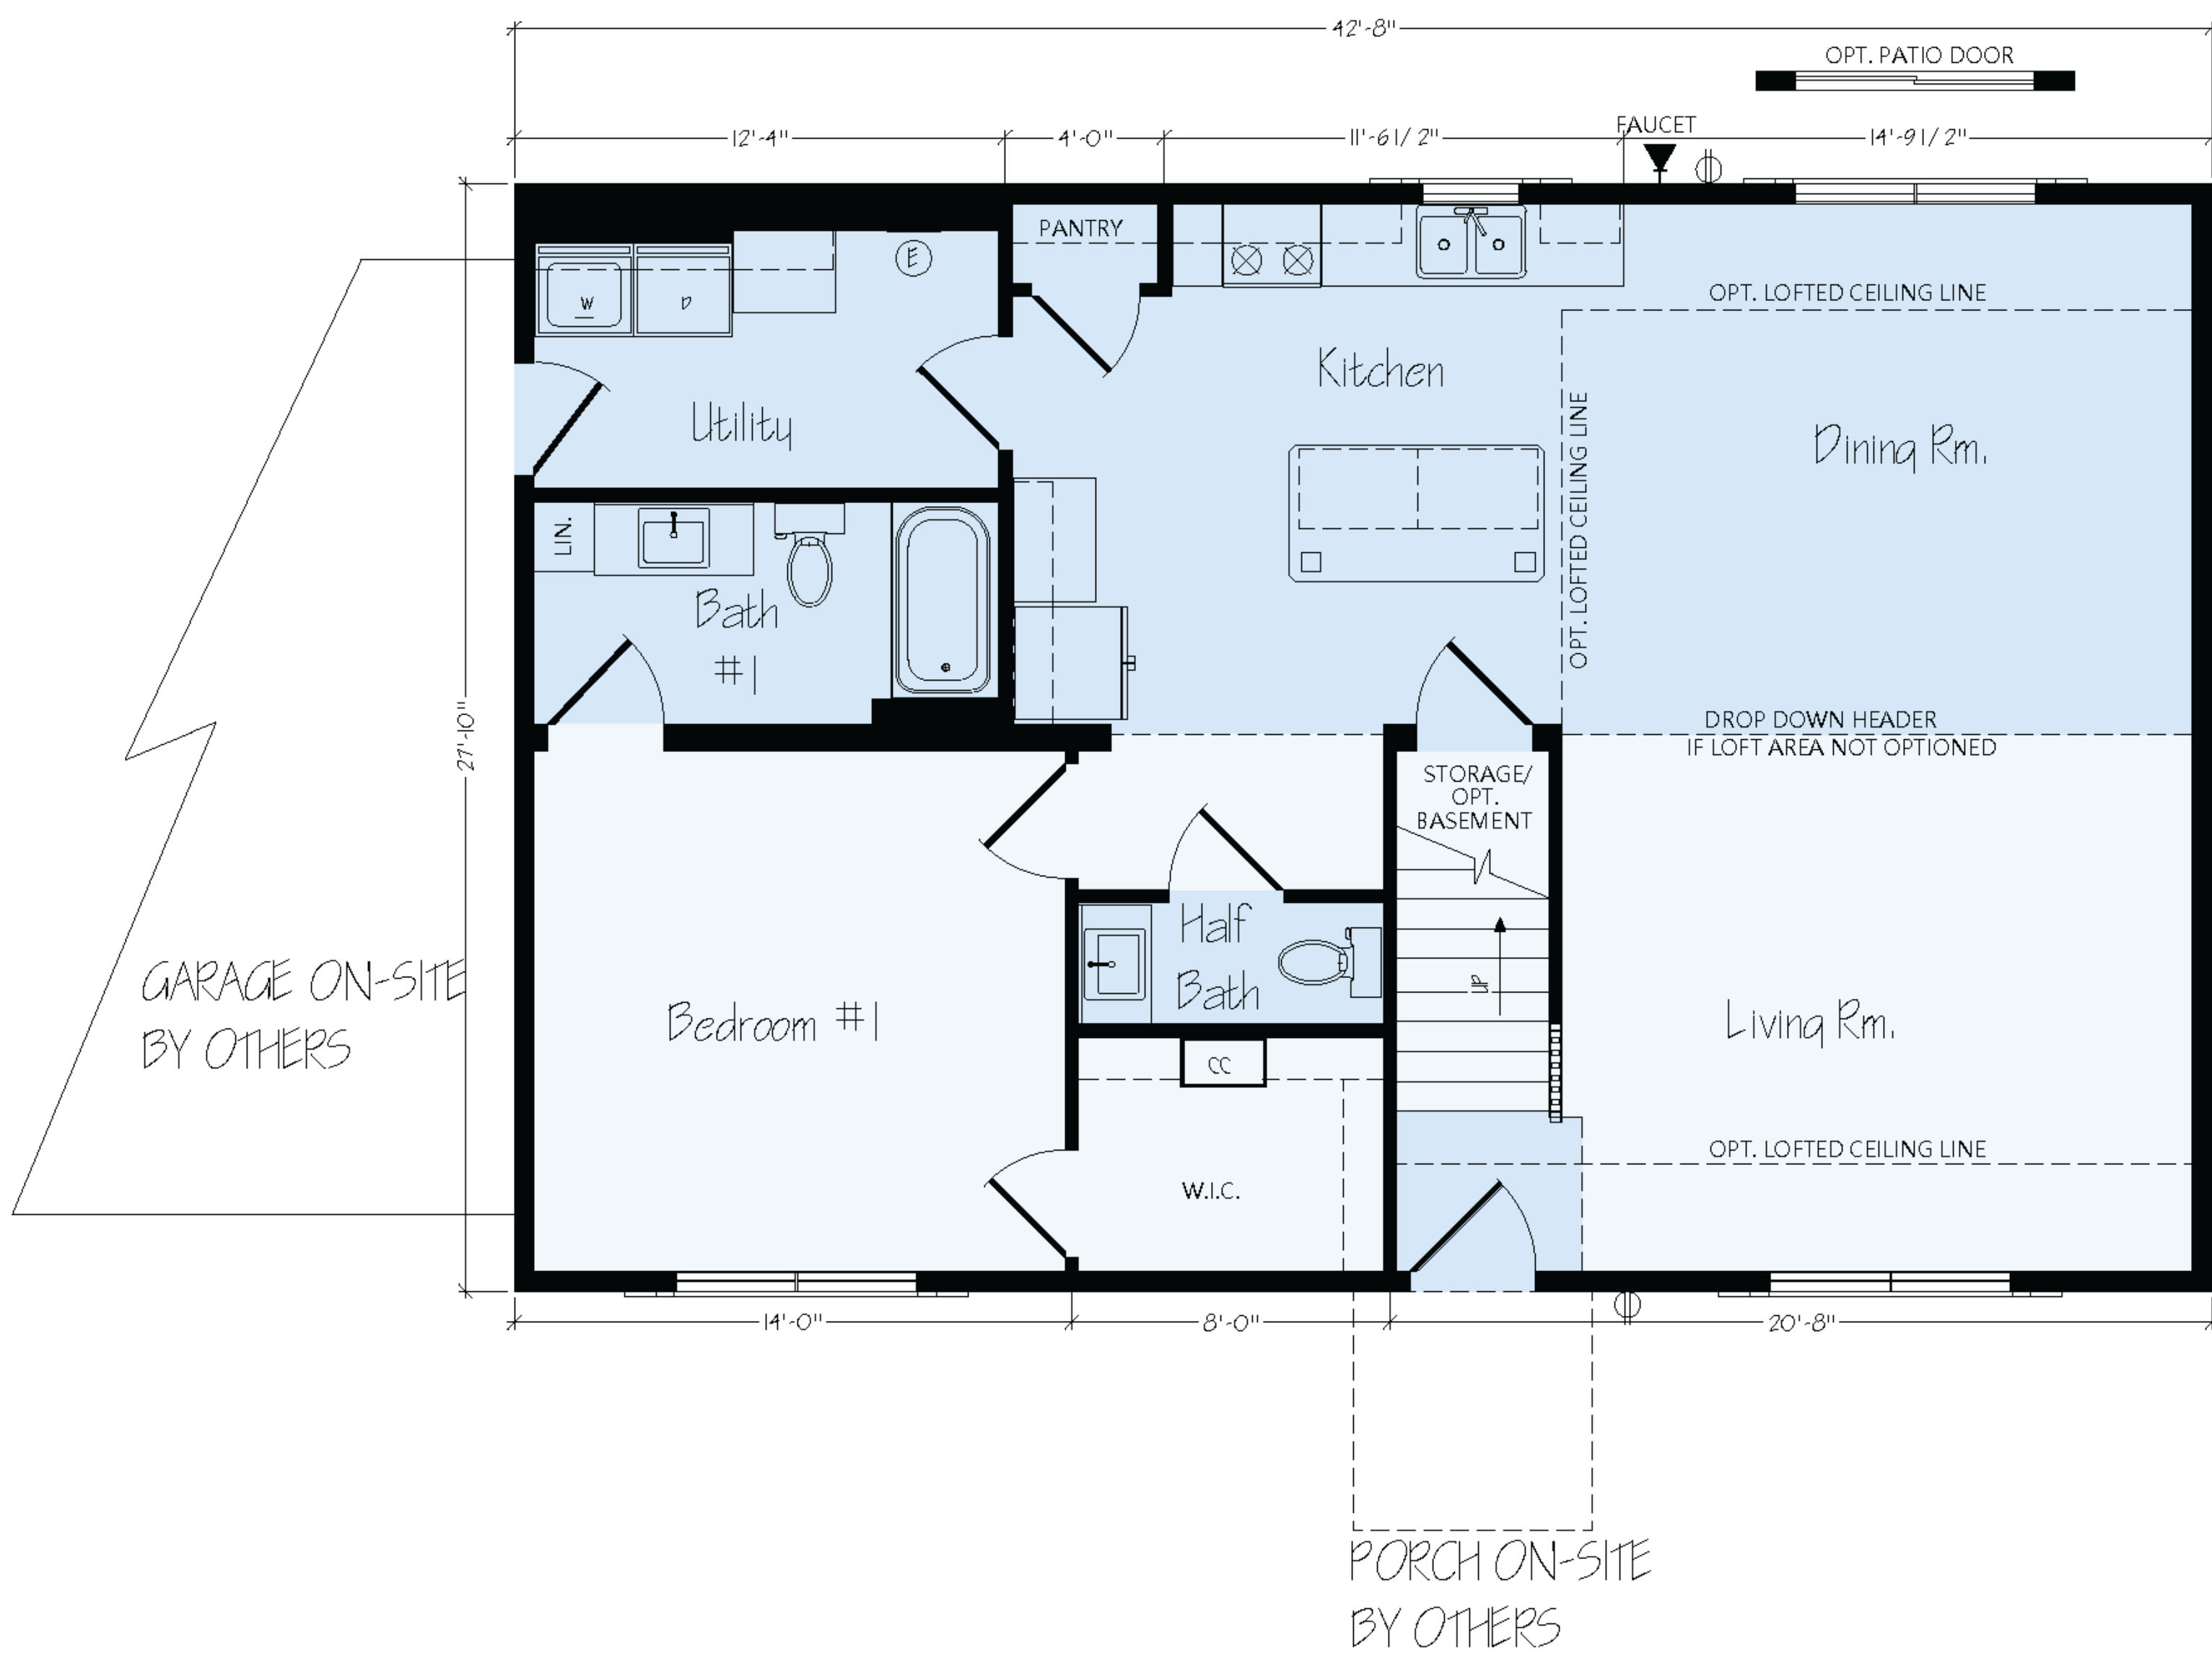

## C23

### 1ST FLOOR

### PROPOSED 2ND FLOOR

 1,144 SQUARE FT.

 3 BEDROOMS

 2 BATHROOMS