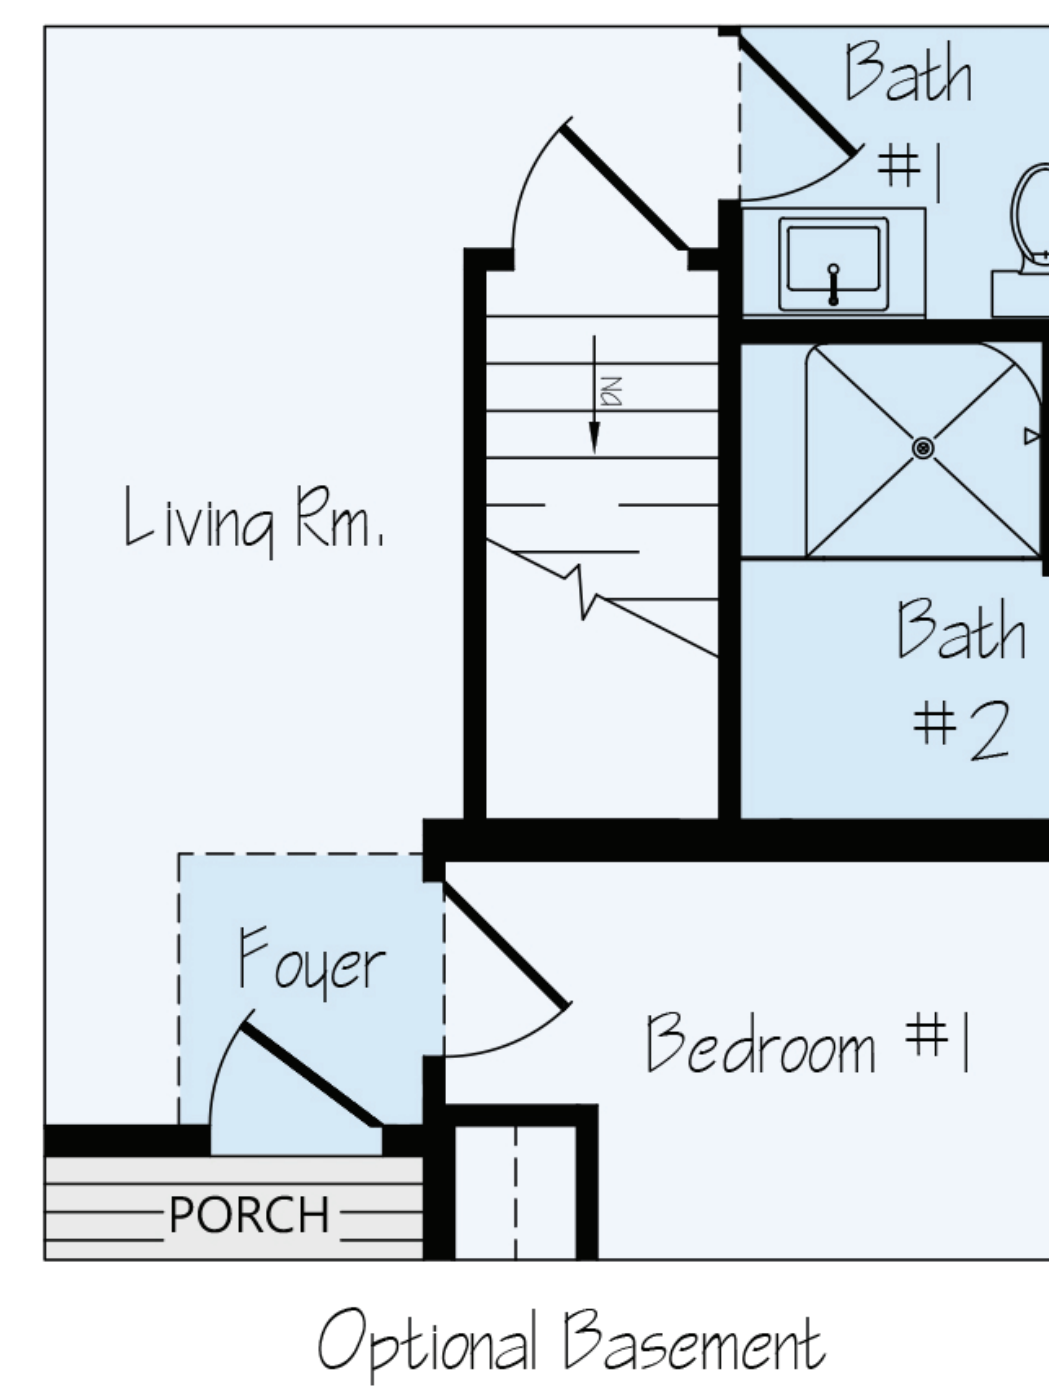

FRANKFORT

ER9

 1,436 SQUARE FT.

 2 BEDROOMS

 2 BATHROOMS