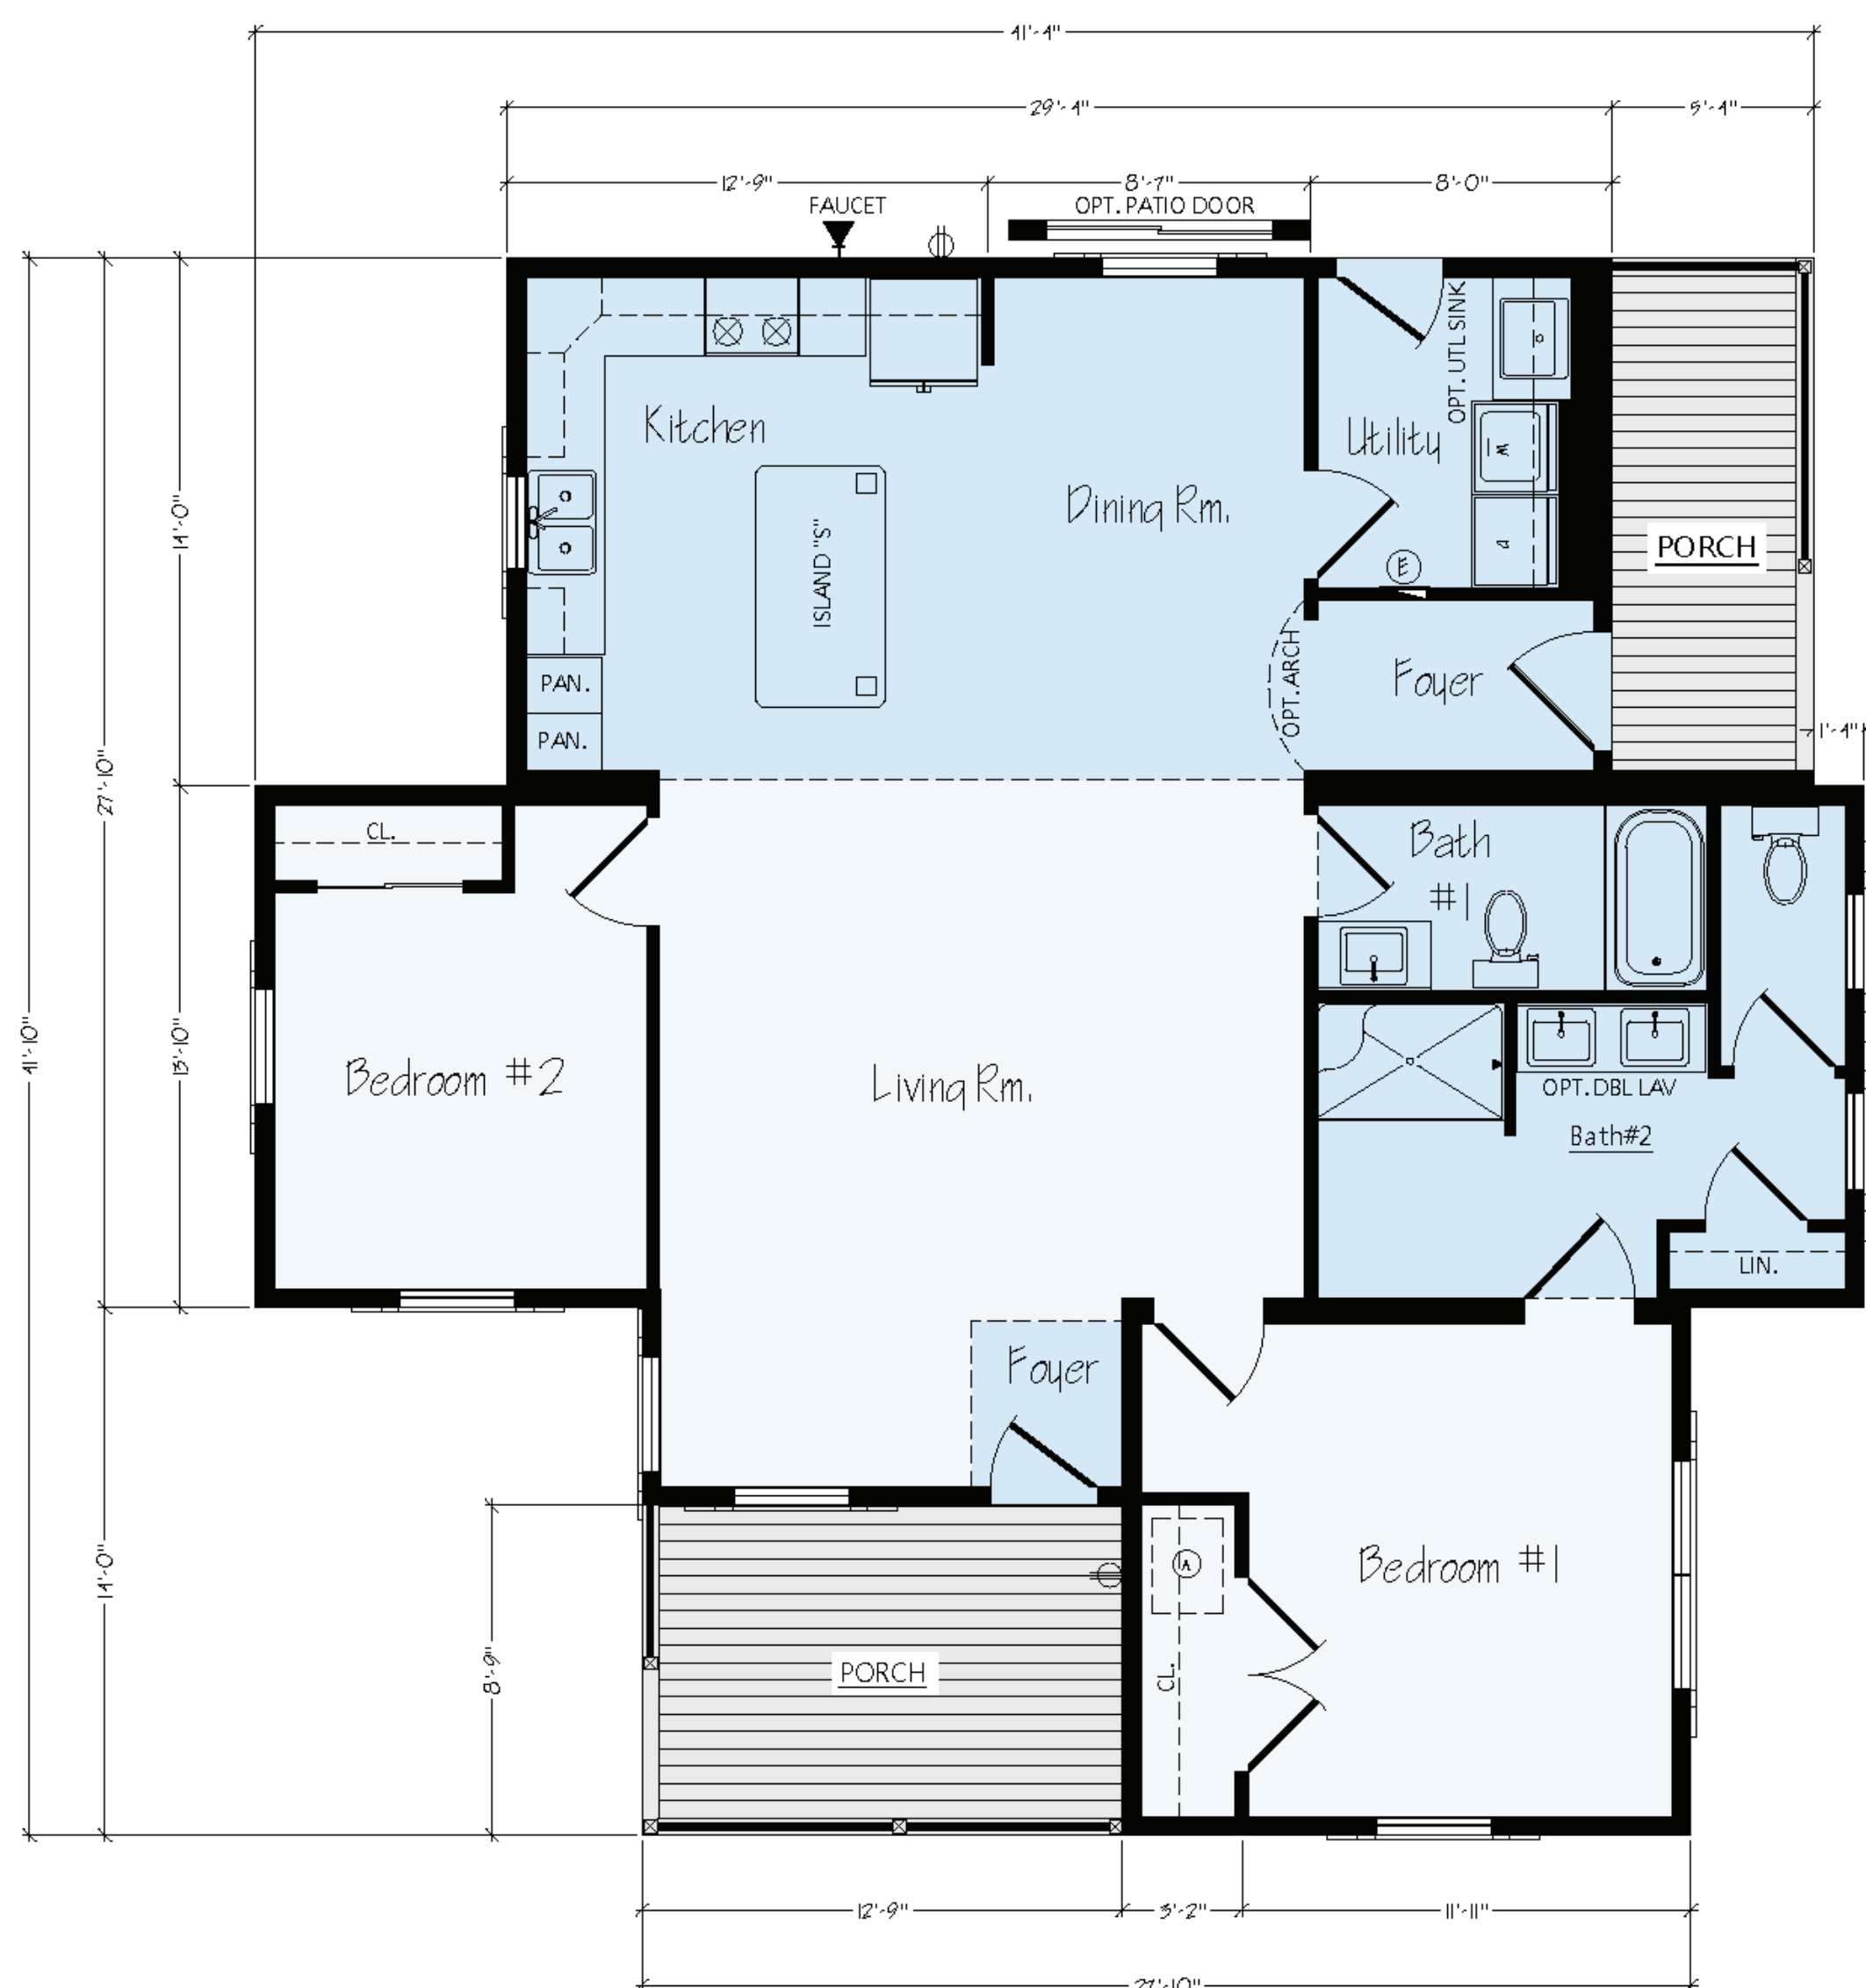

FRANKFORT

ER9

 1,436 SQUARE FT.

 2 BEDROOMS

 2 BATHROOMS