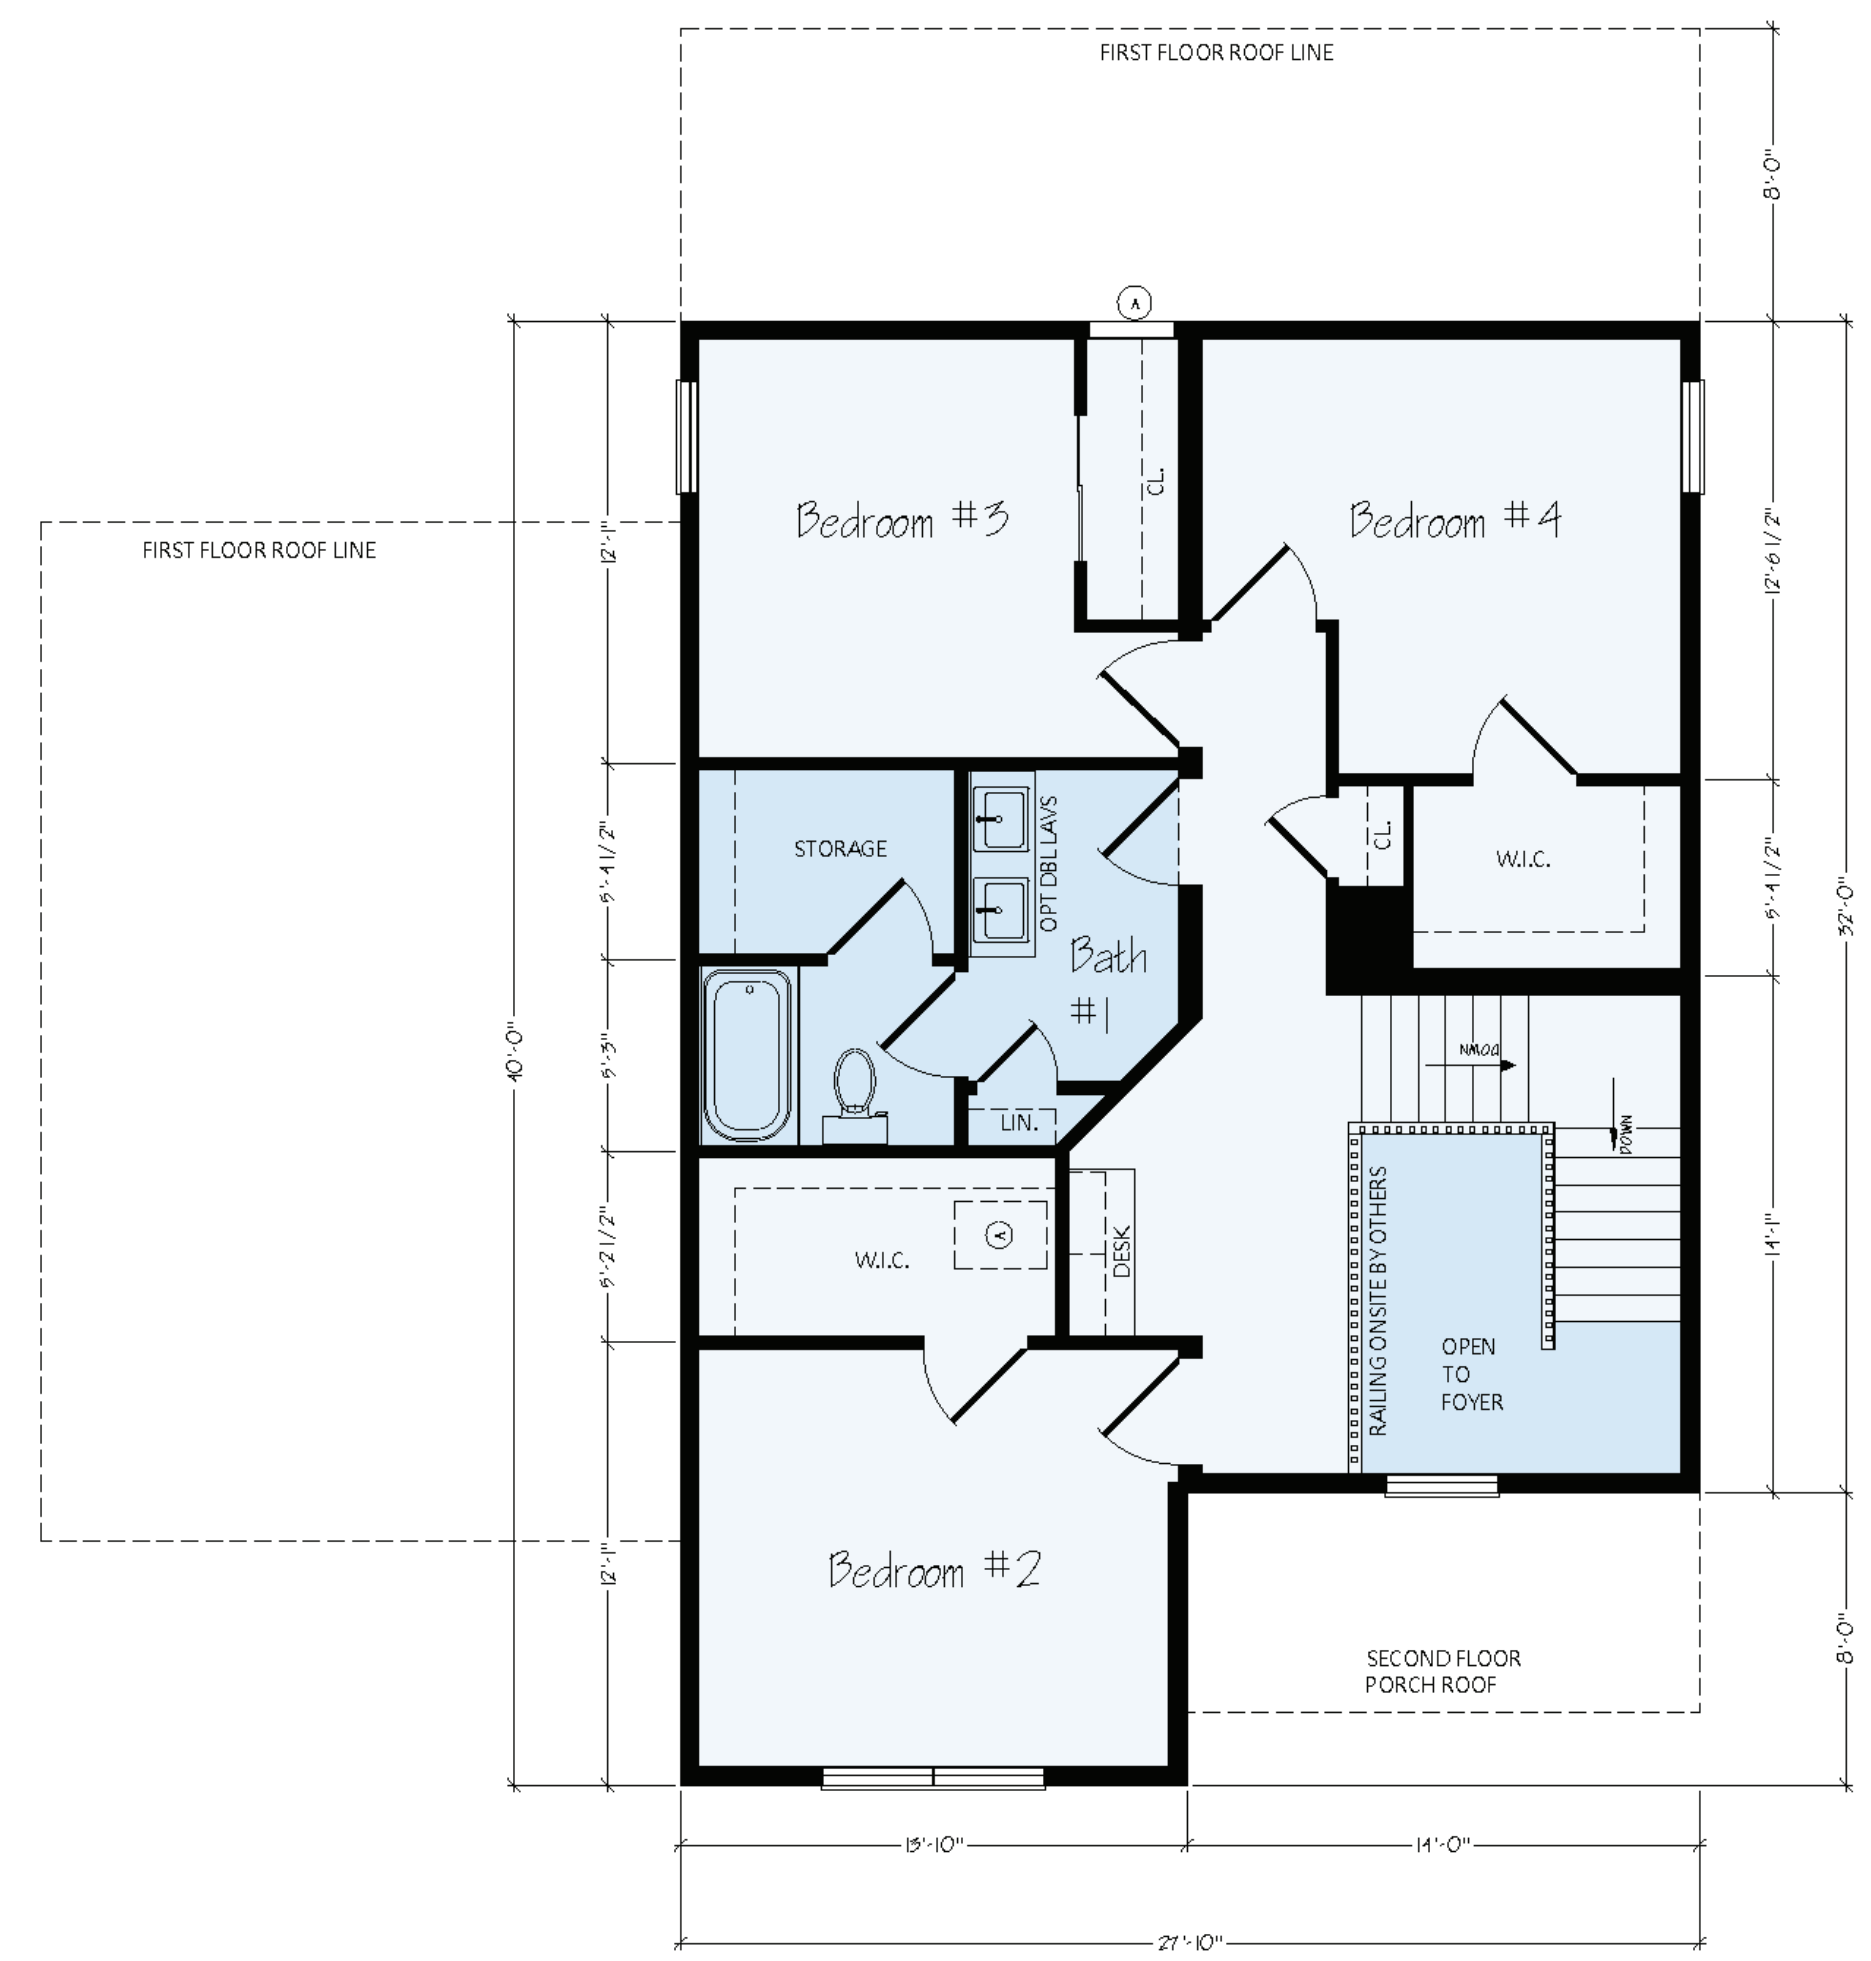

R GRAND ESTATE

TS13

1ST FLOOR

2ND FLOOR

 2,497 SQUARE FT.

 4 BEDROOMS

 2.5 BATHROOMS