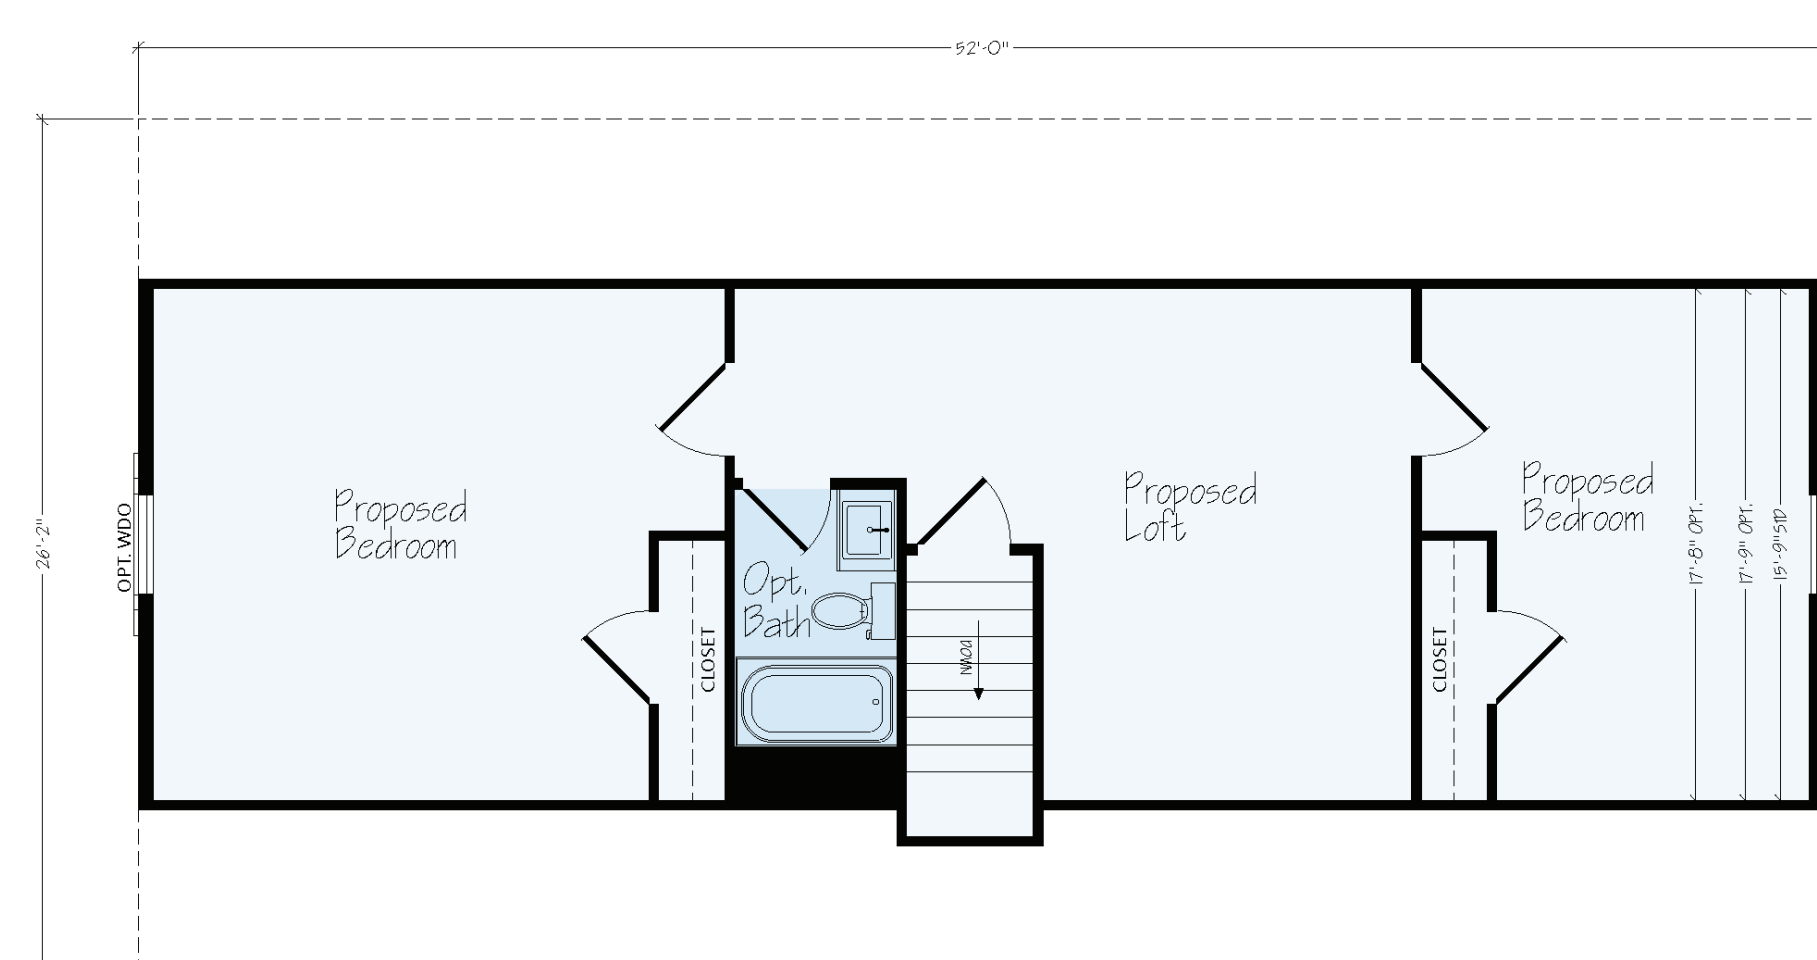

## 1ST FLOOR

## PROPOSED 2ND FLOOR

1,361 SQUARE FT.

1 BEDROOM

1.5 BATHROOMS