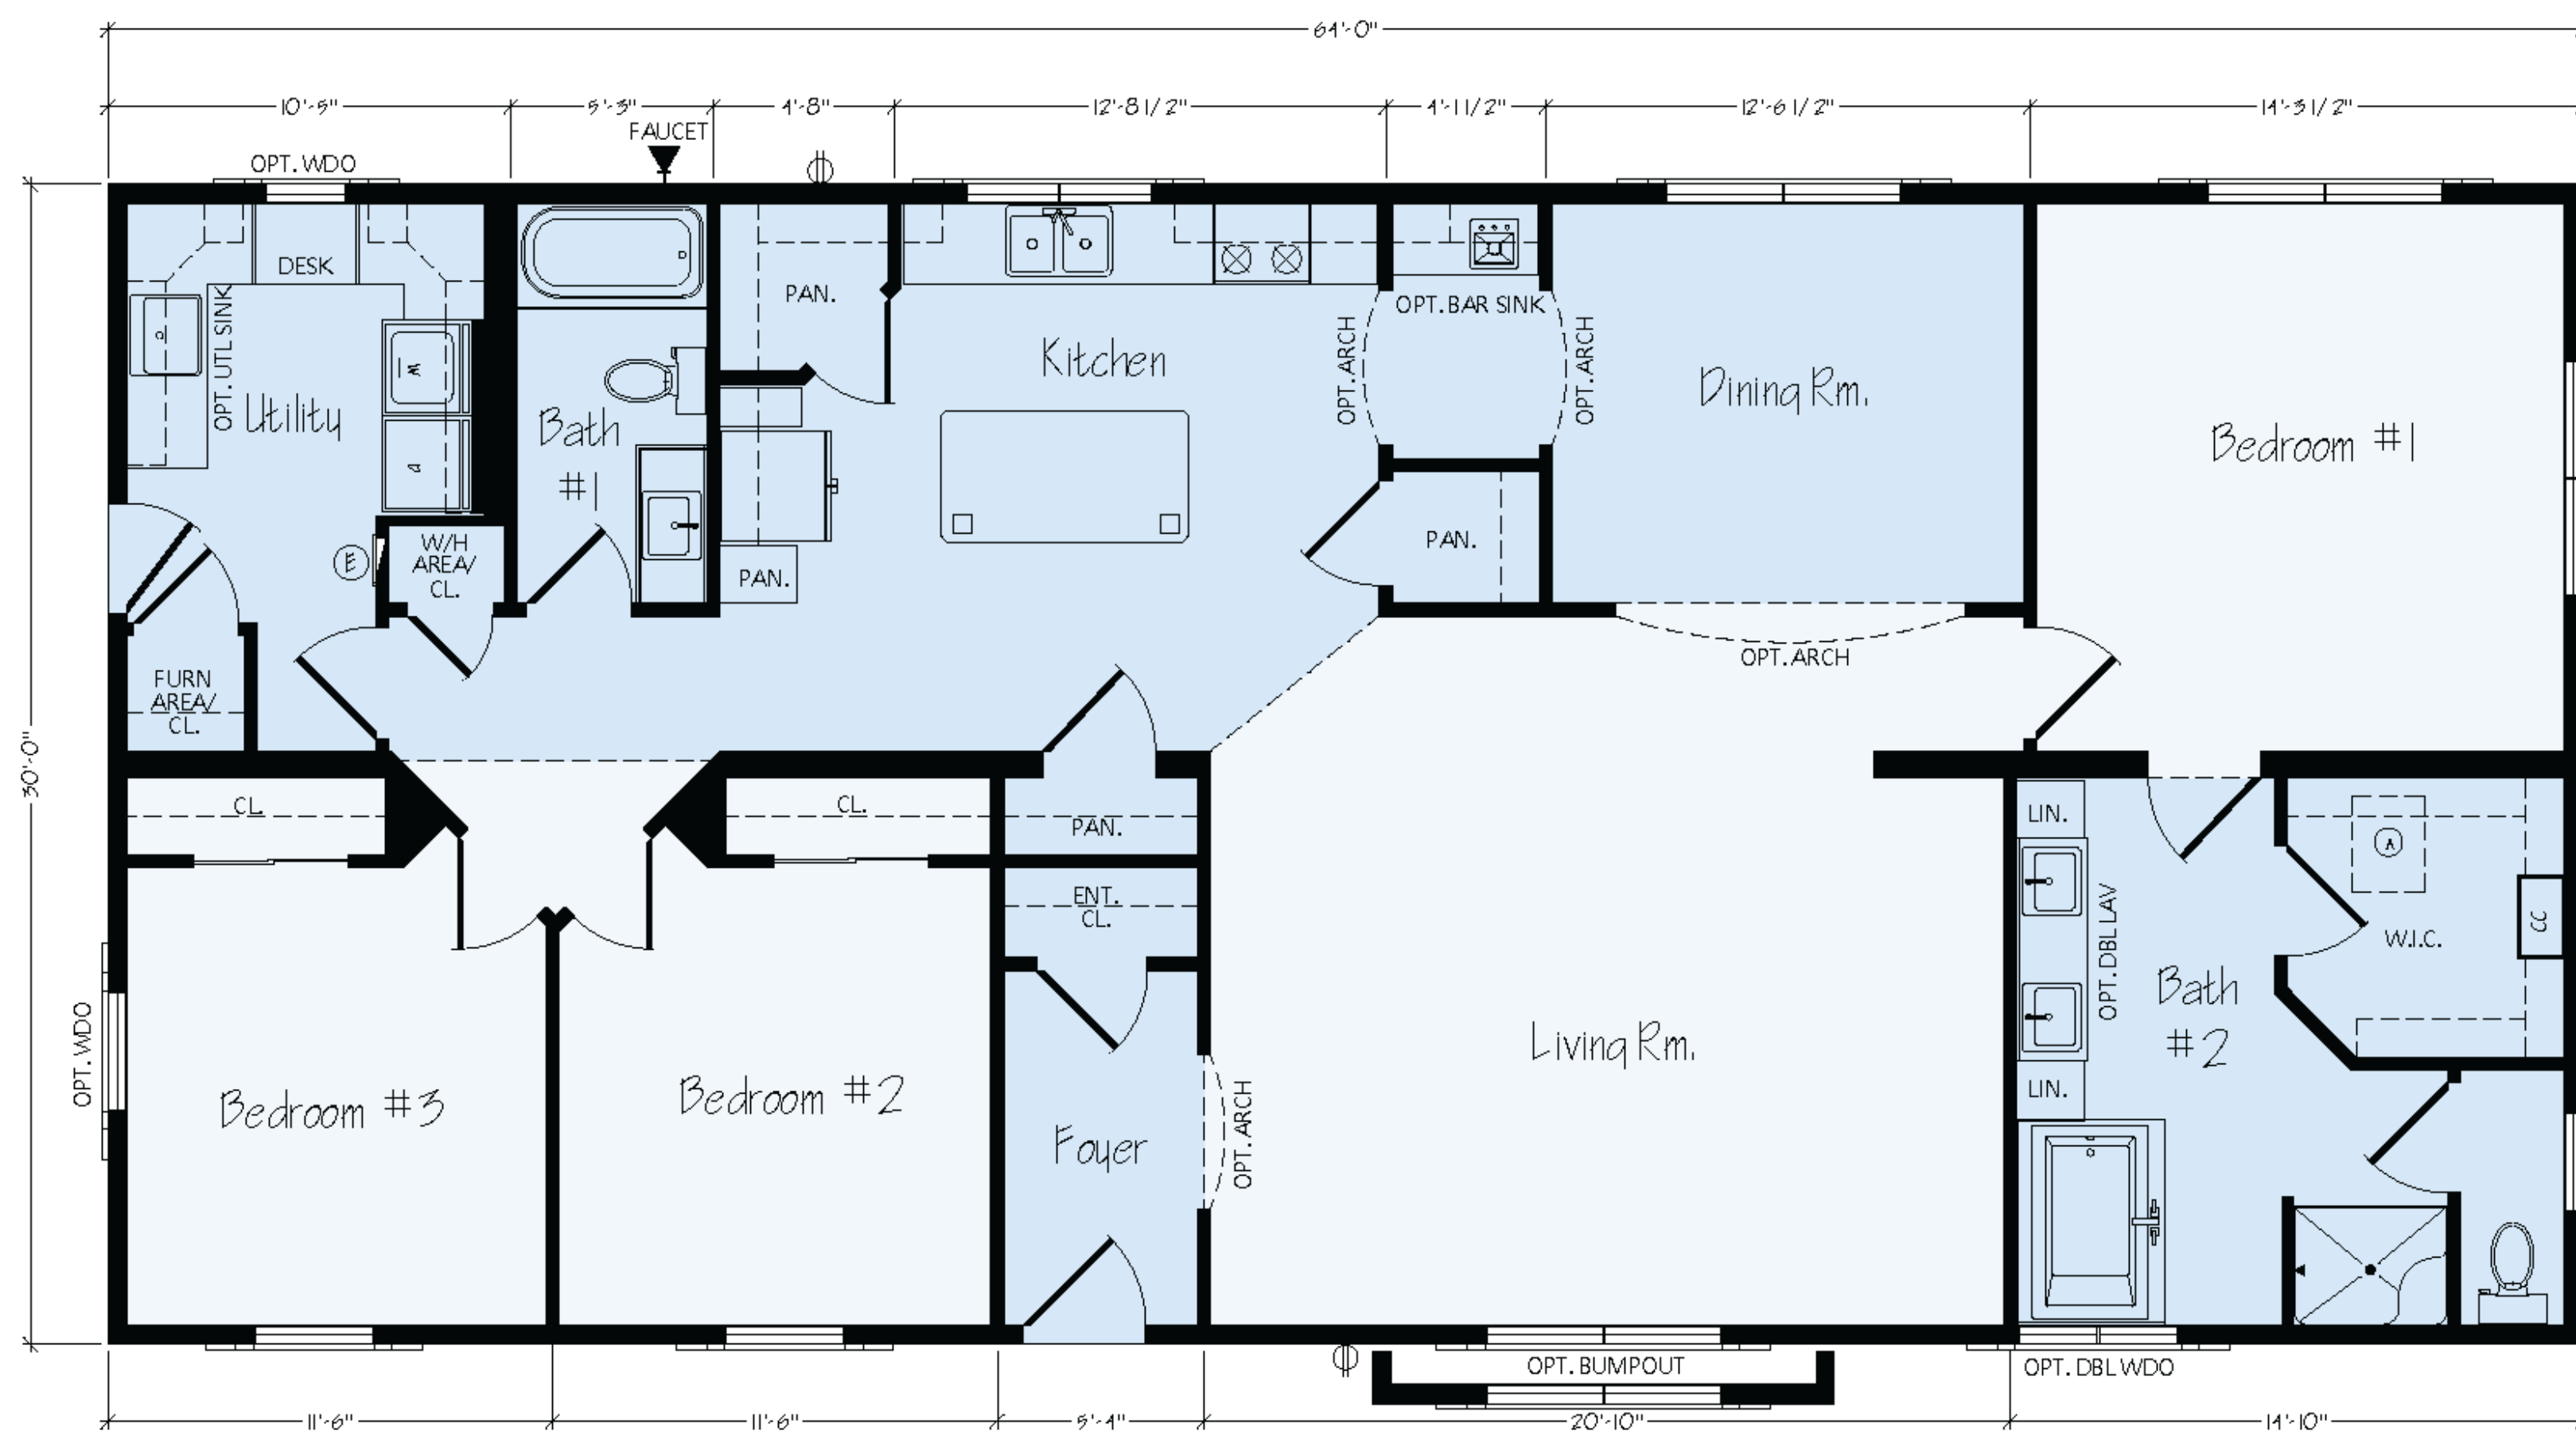

R HOBART

JR29

 1,920 SQUARE FT.

 3 BEDROOMS

 2 BATHROOMS