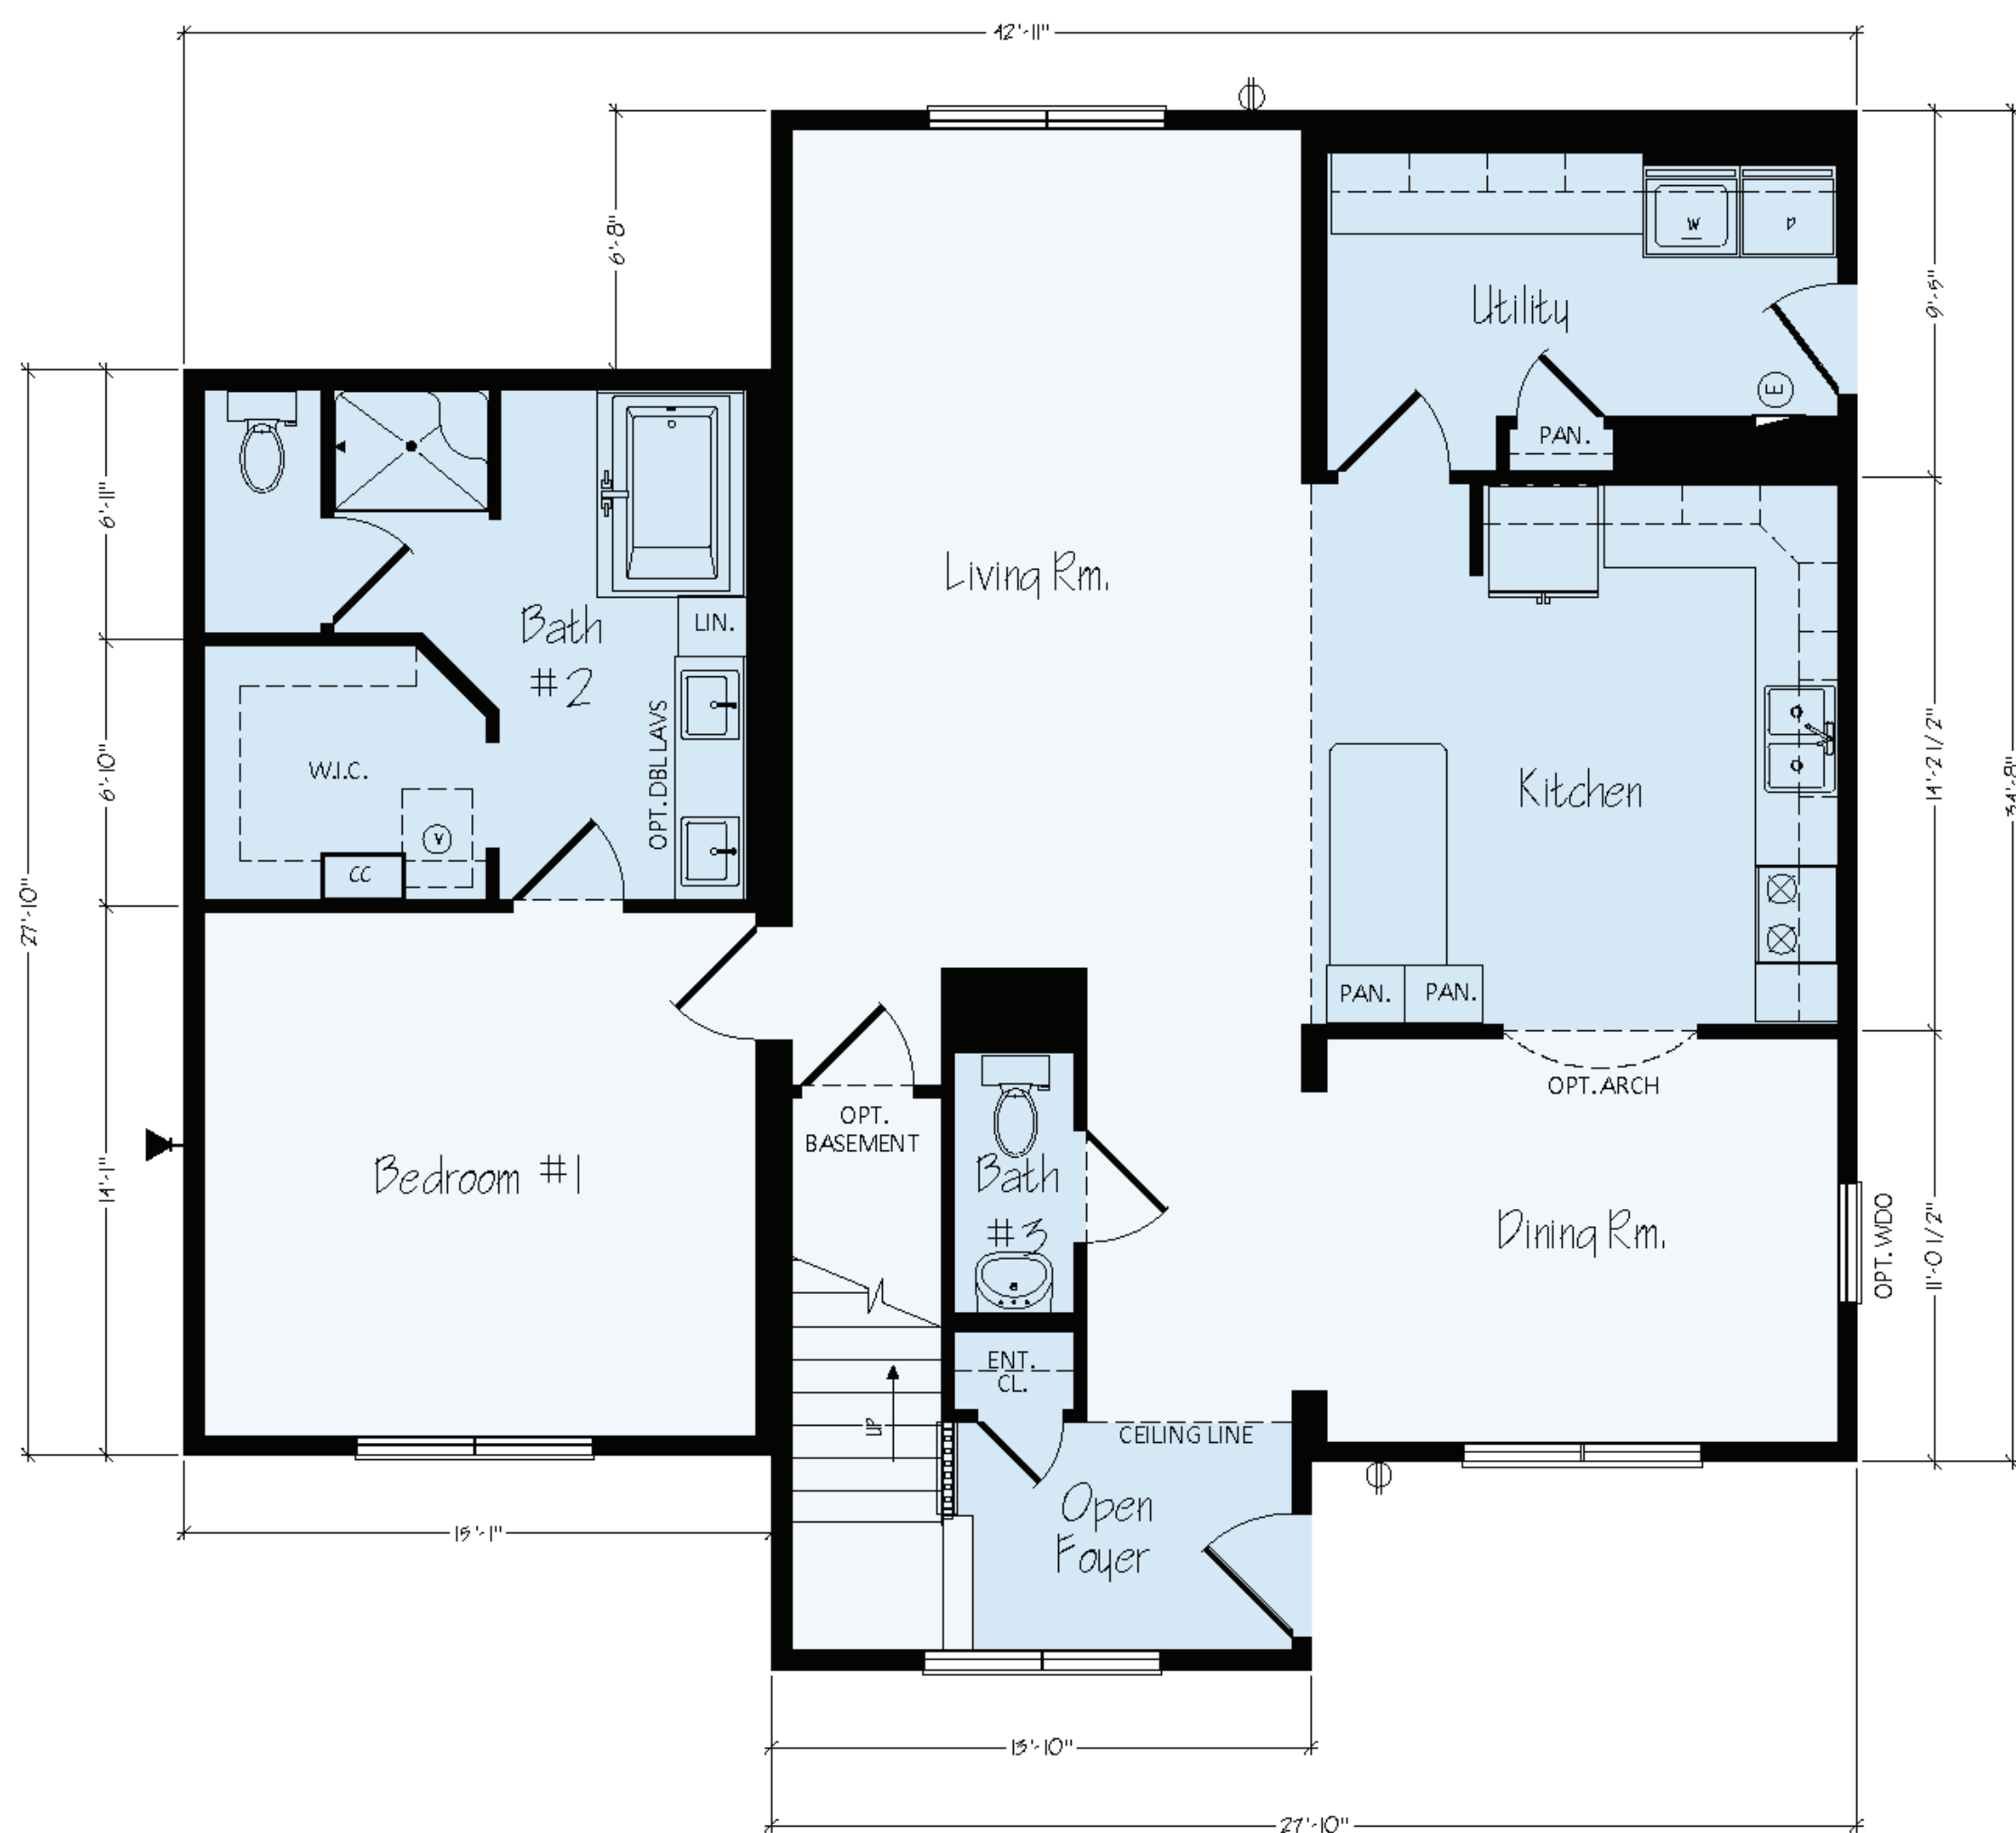

# HYDE PARK

TS16-28

1ST FLOOR

2ND FLOOR

 2,497 SQUARE FT.

 4 BEDROOMS

 2.5 BATHROOMS