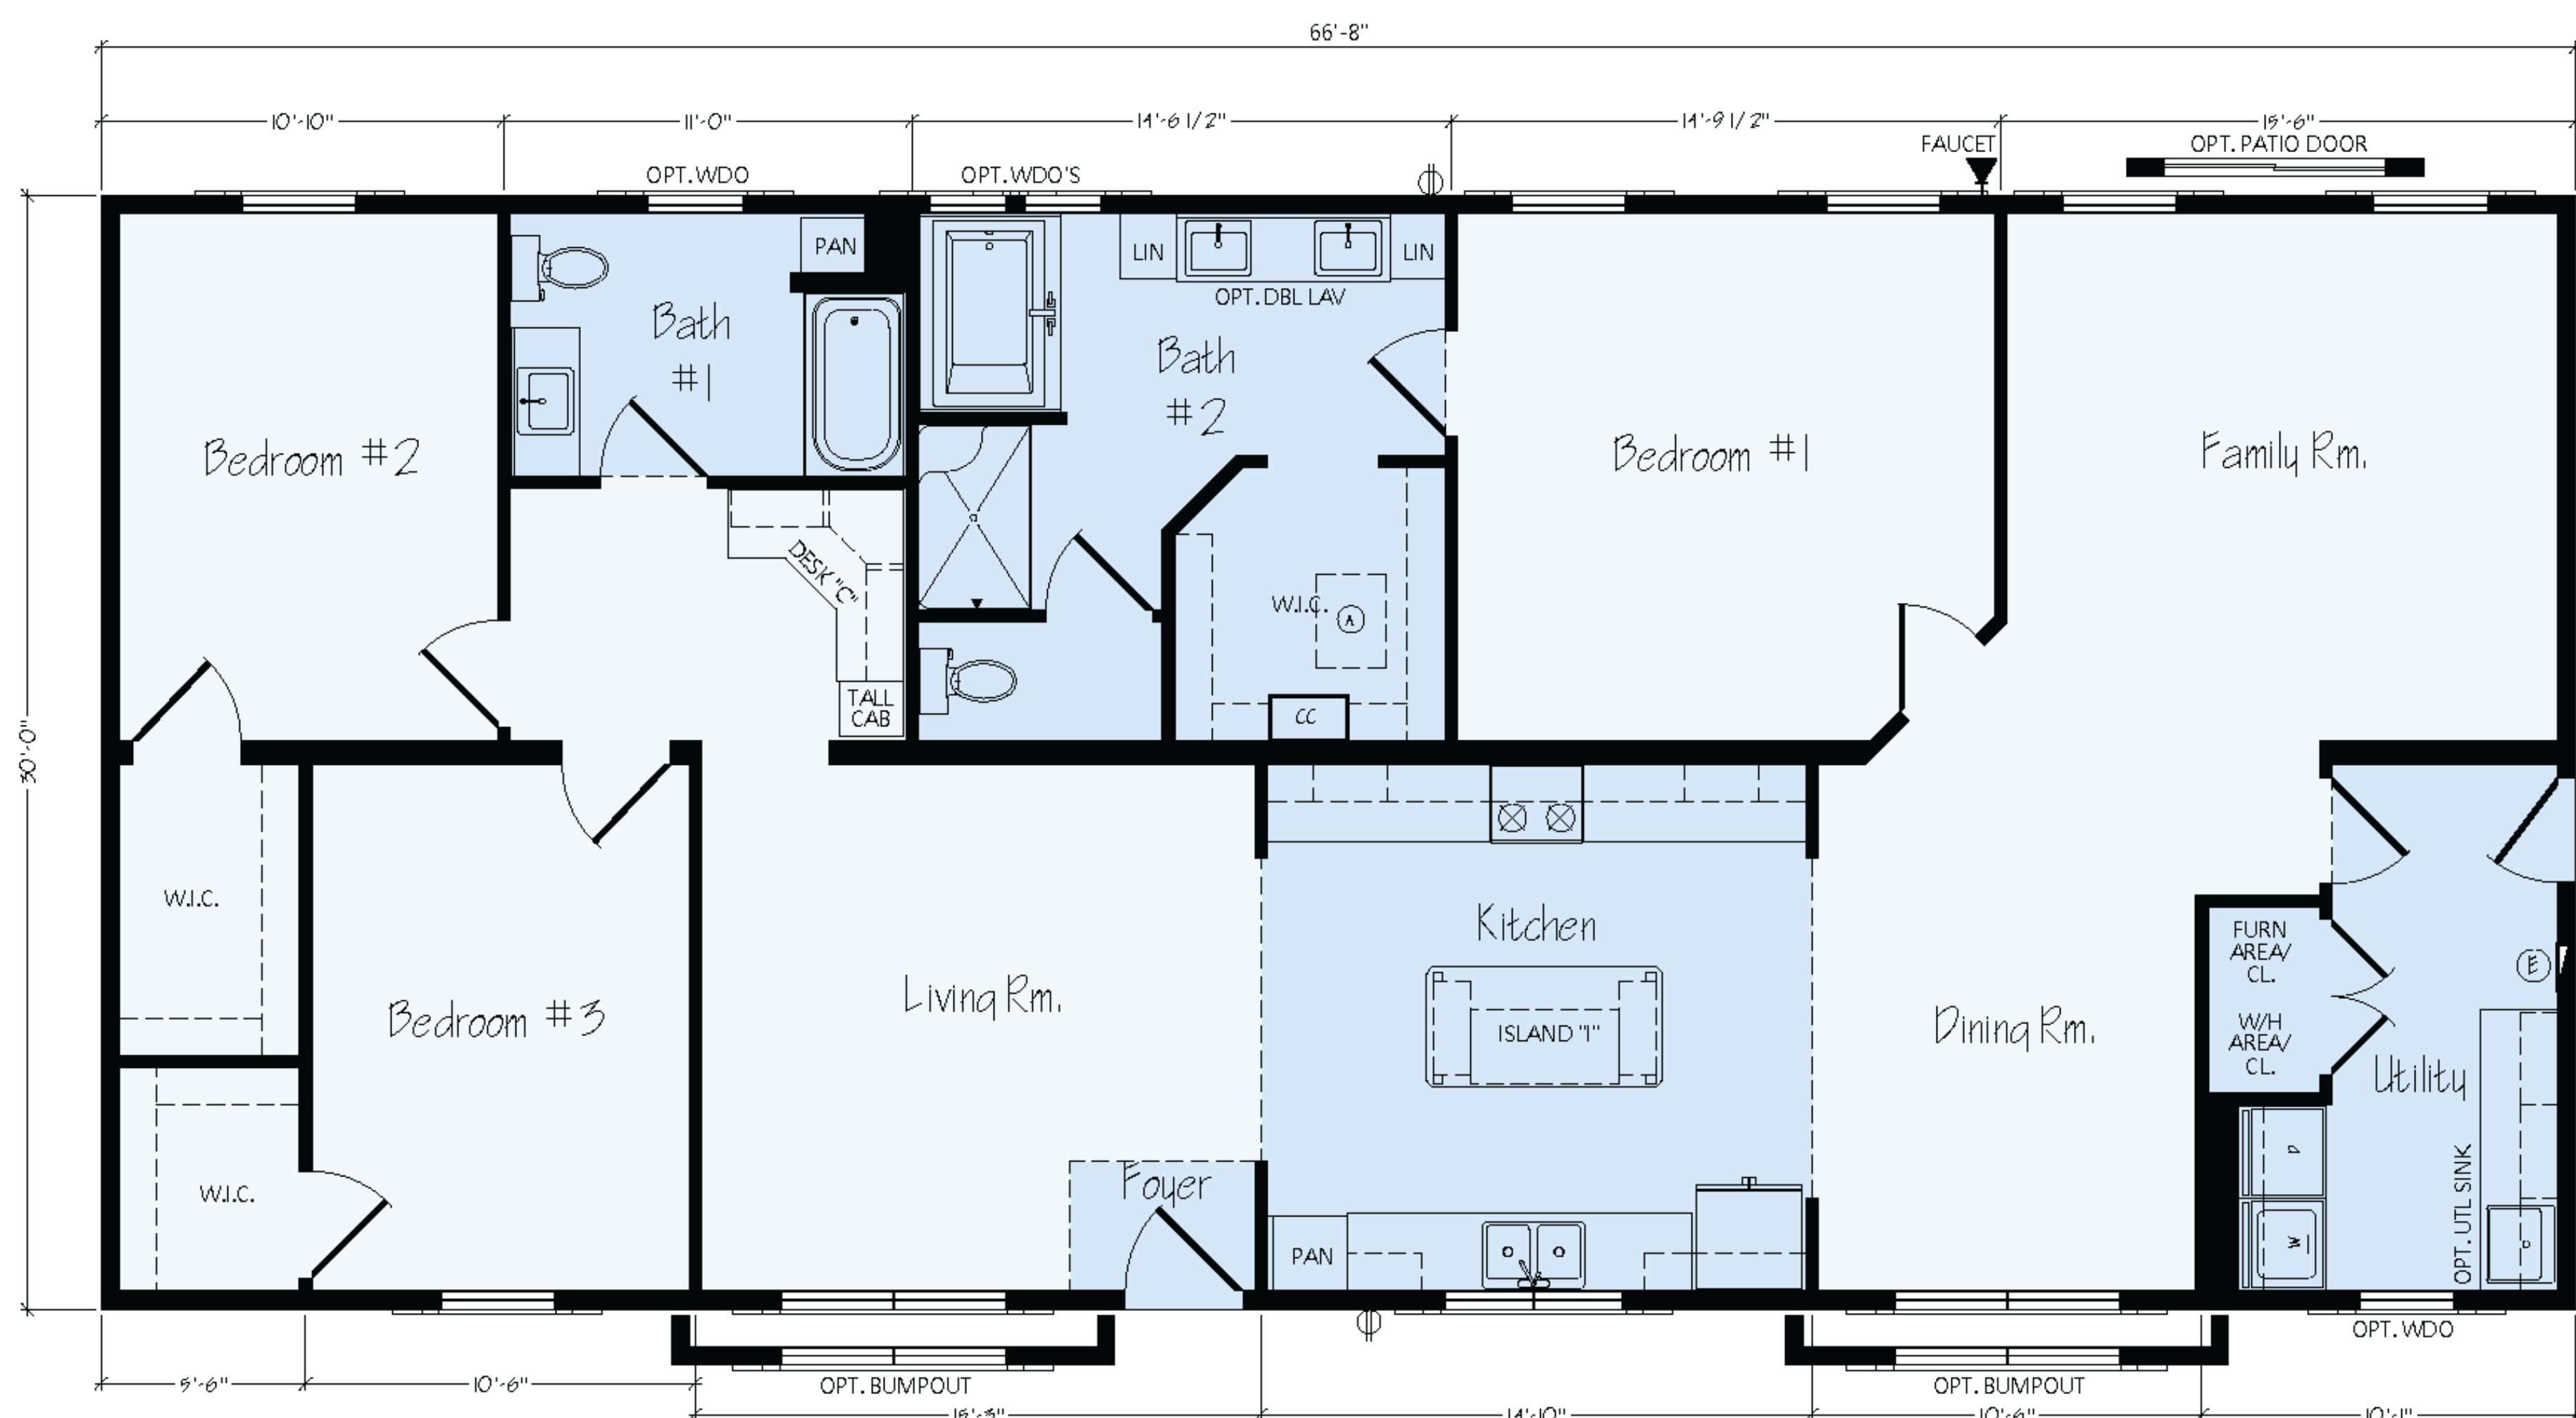

INDEPENDENCE

JR8

 2,000 SQUARE FT.

 3 BEDROOMS

 2 BATHROOMS