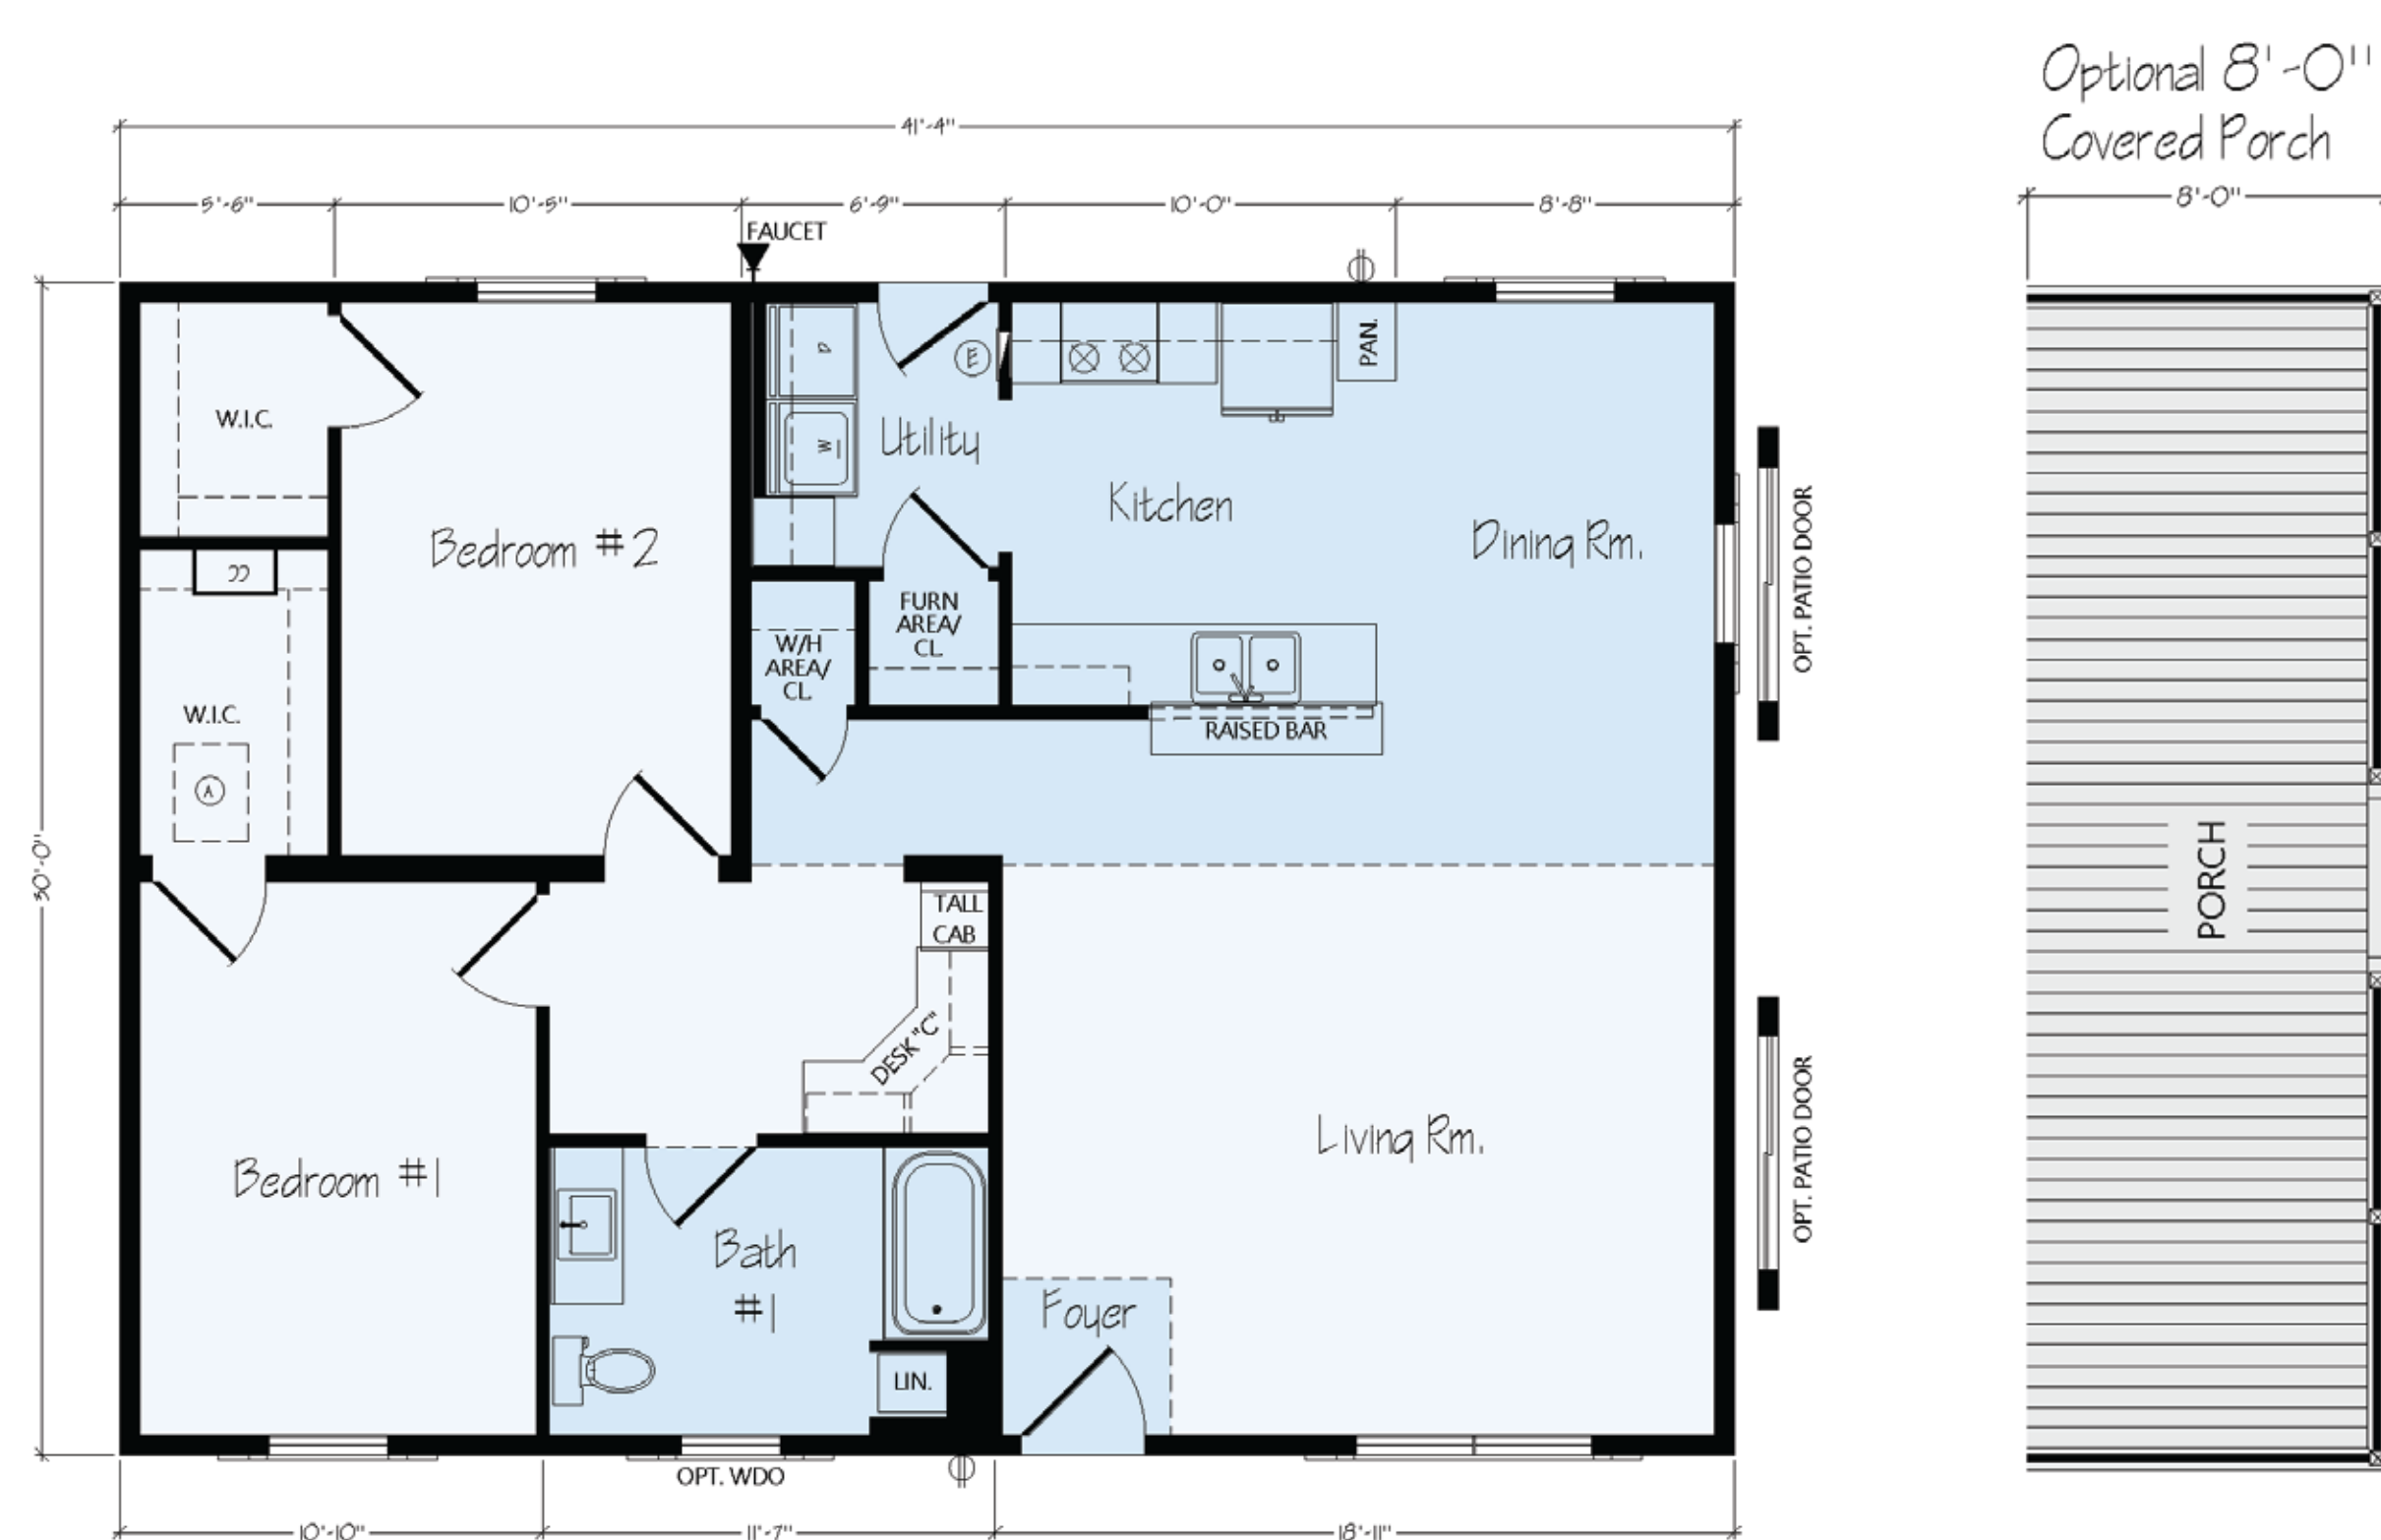

# **KIMBERLY**

## JR40

Optional Basement

 1,240 SQUARE FT.

 2 BEDROOMS

 1 BATHROOM