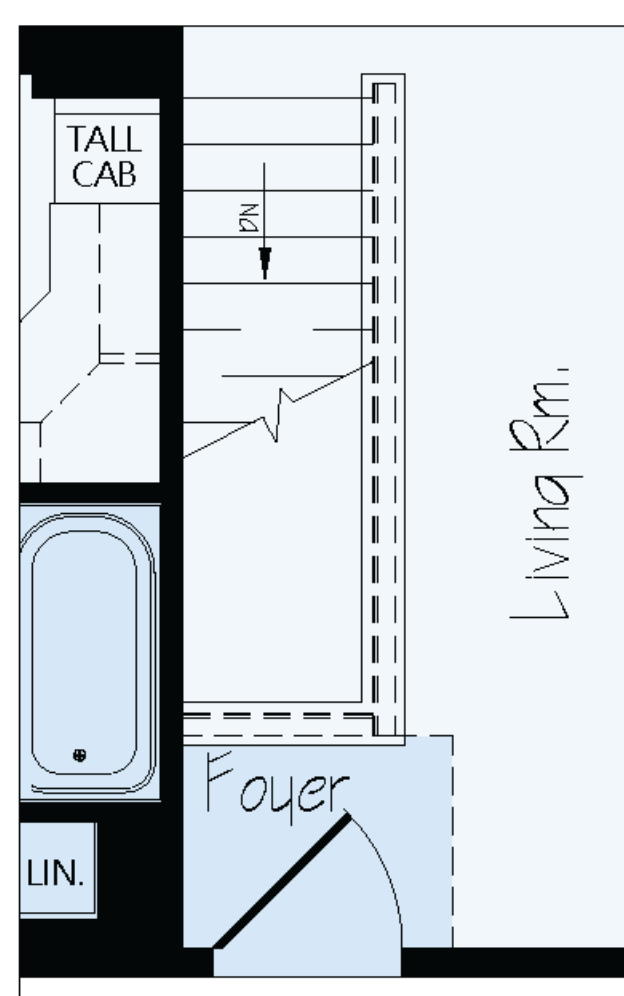

# **KIMBERLY**

## JR40

Optional Basement

 1,240 SQUARE FT.

 2 BEDROOMS

 1 BATHROOM