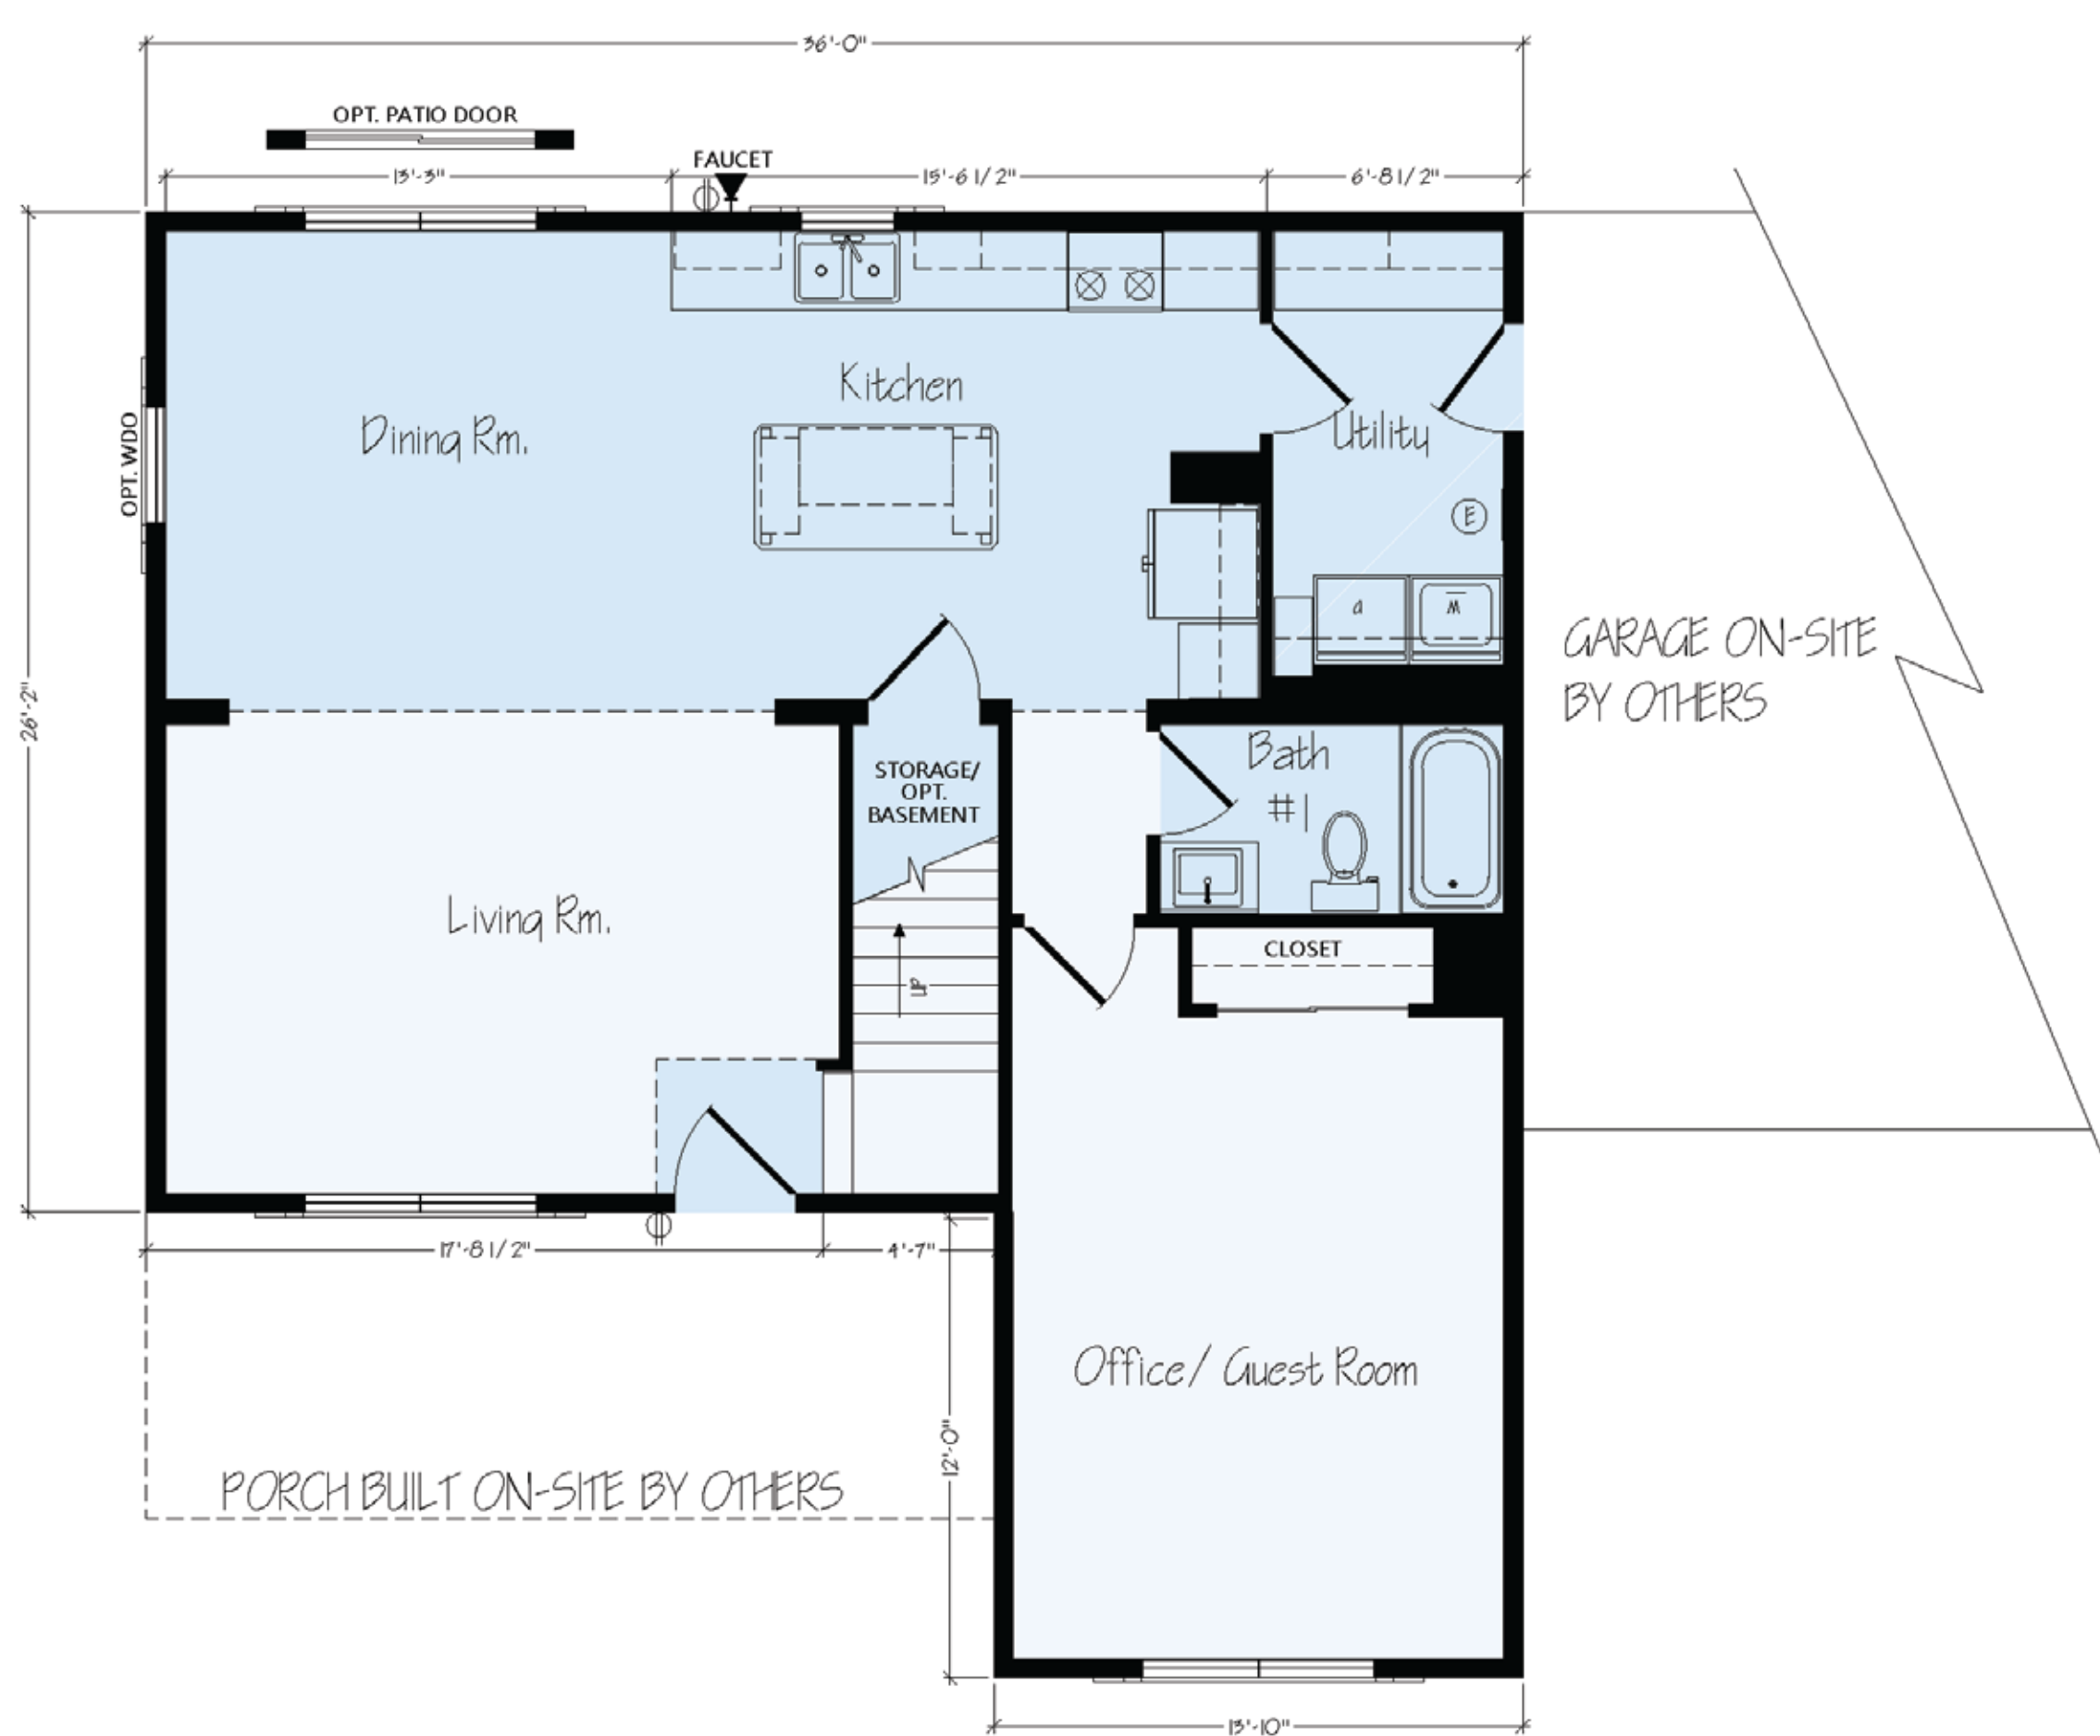

KINGSBURY

TS18

1ST FLOOR

2ND FLOOR

2,216 SQUARE FT.

4 BEDROOMS

3 BATHROOMS