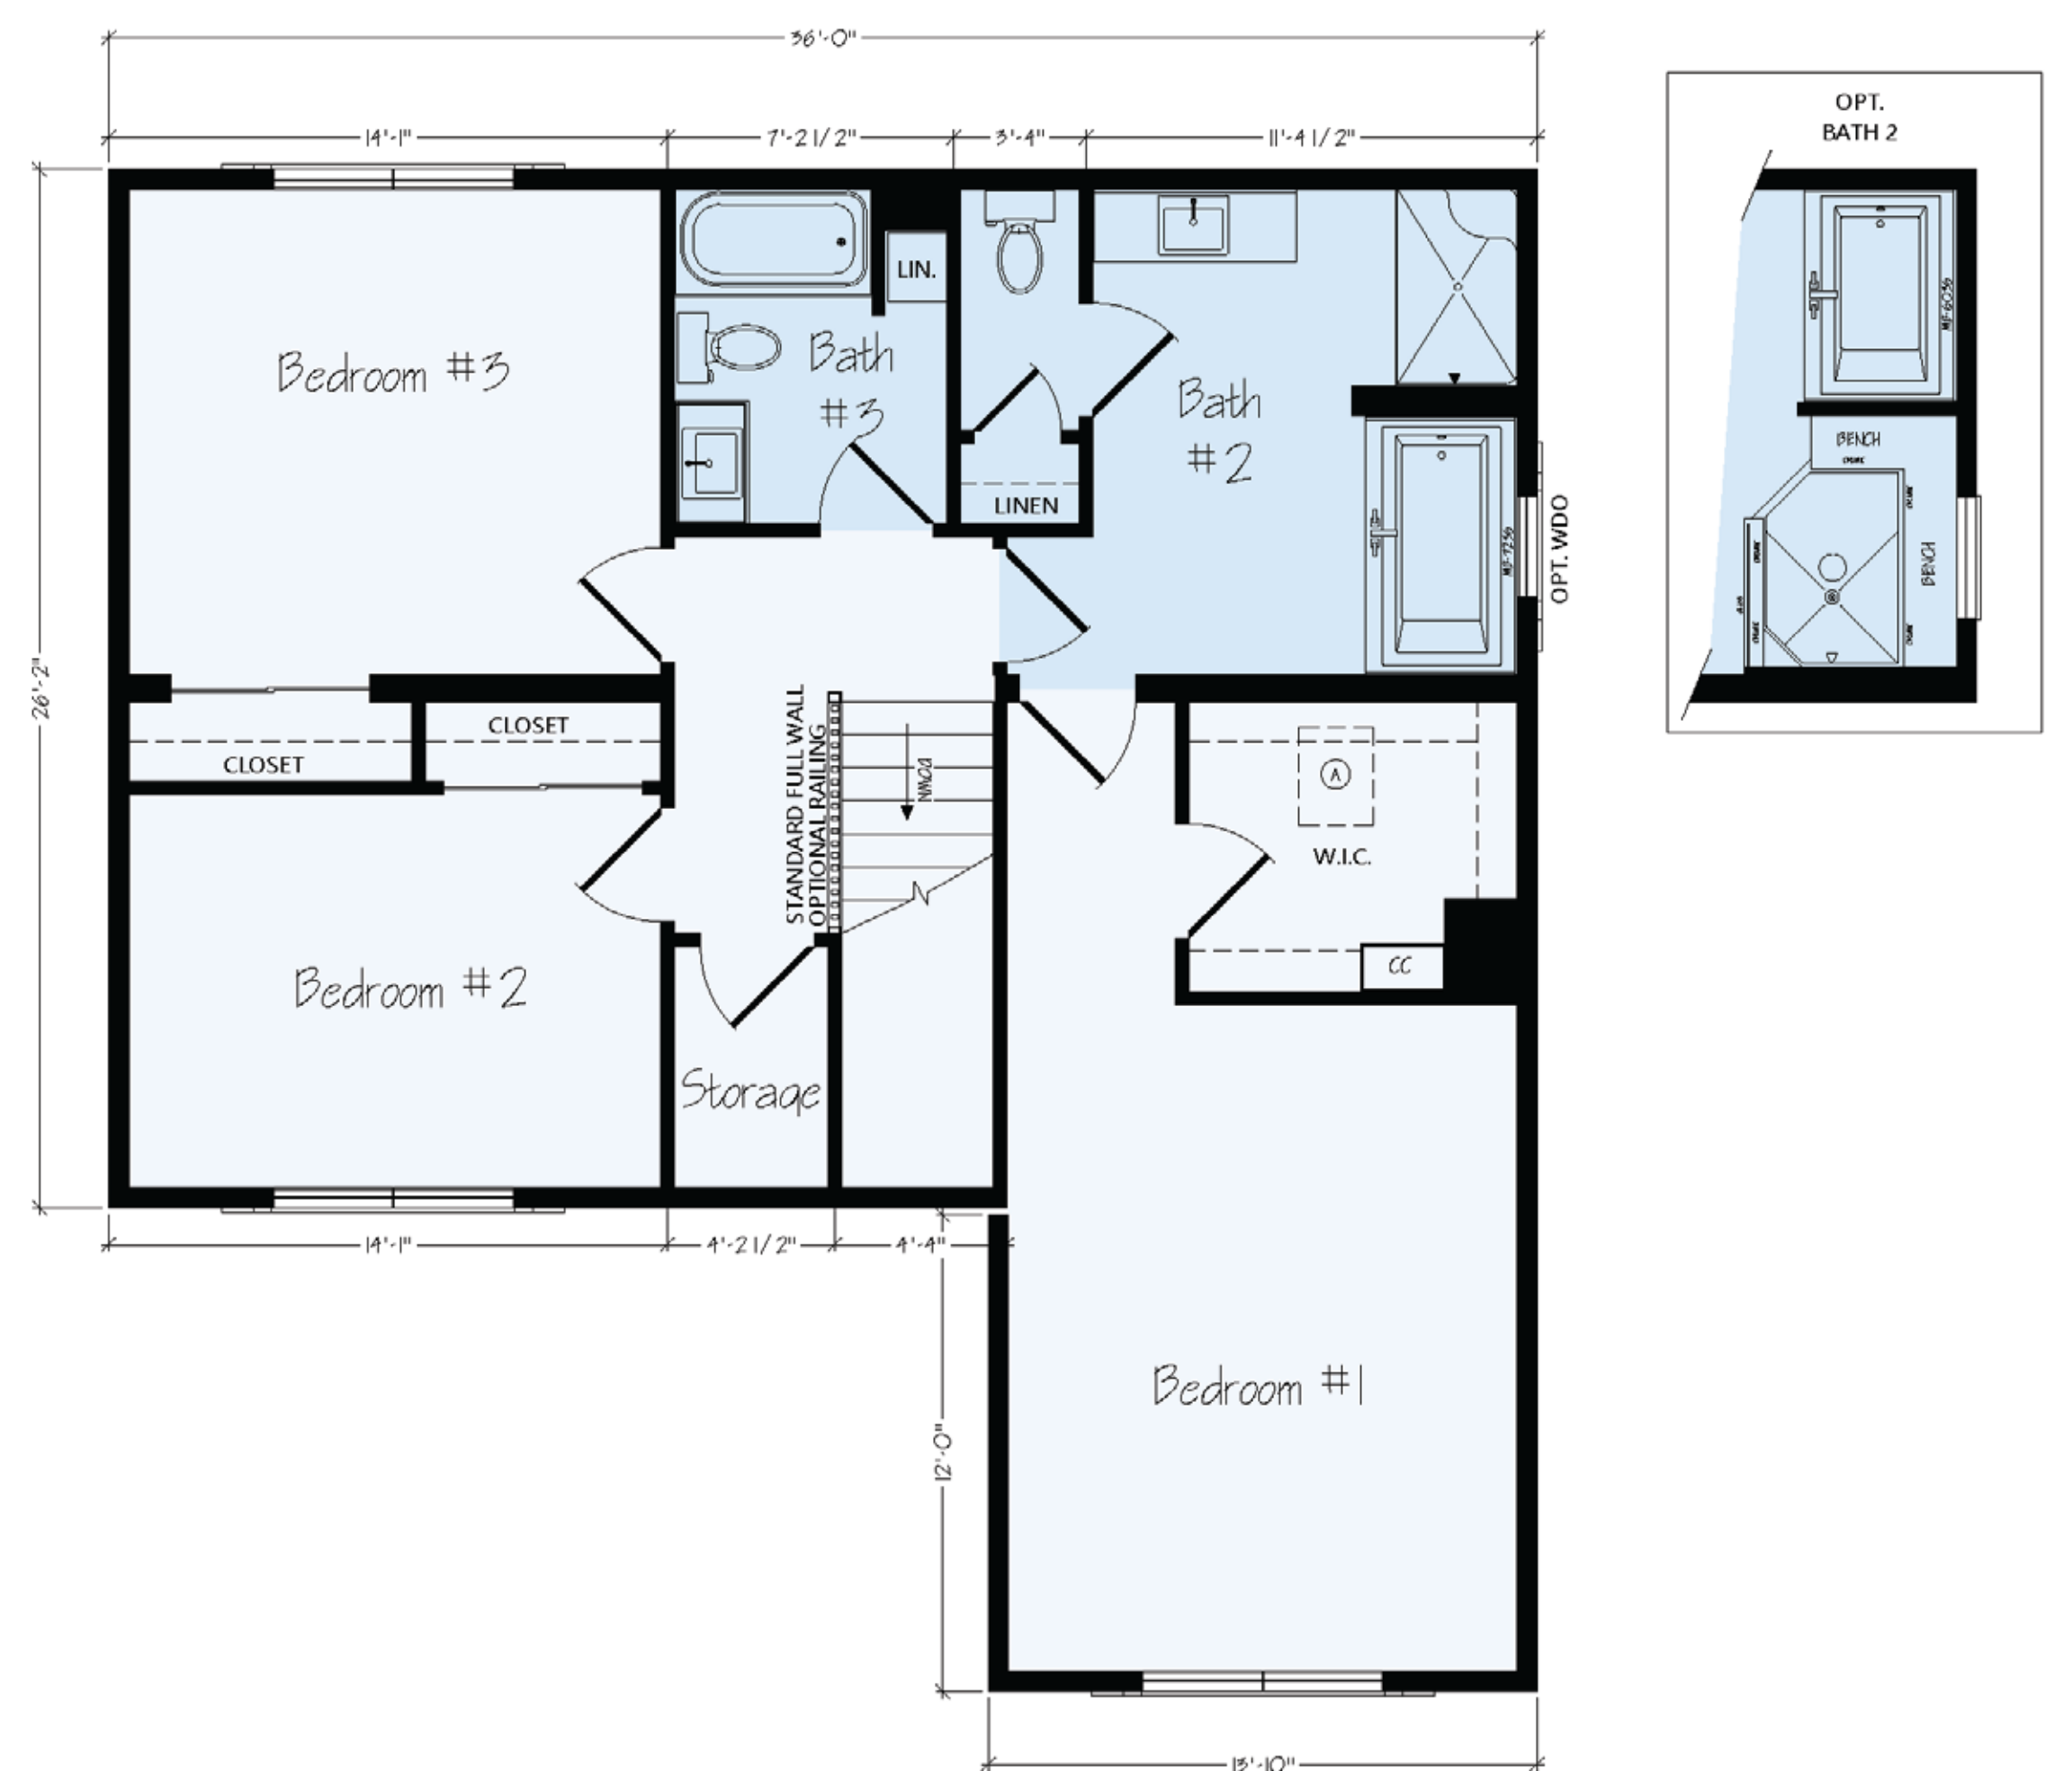

KINGSBURY

TS18

1ST FLOOR

2ND FLOOR

2,216 SQUARE FT.

4 BEDROOMS

3 BATHROOMS