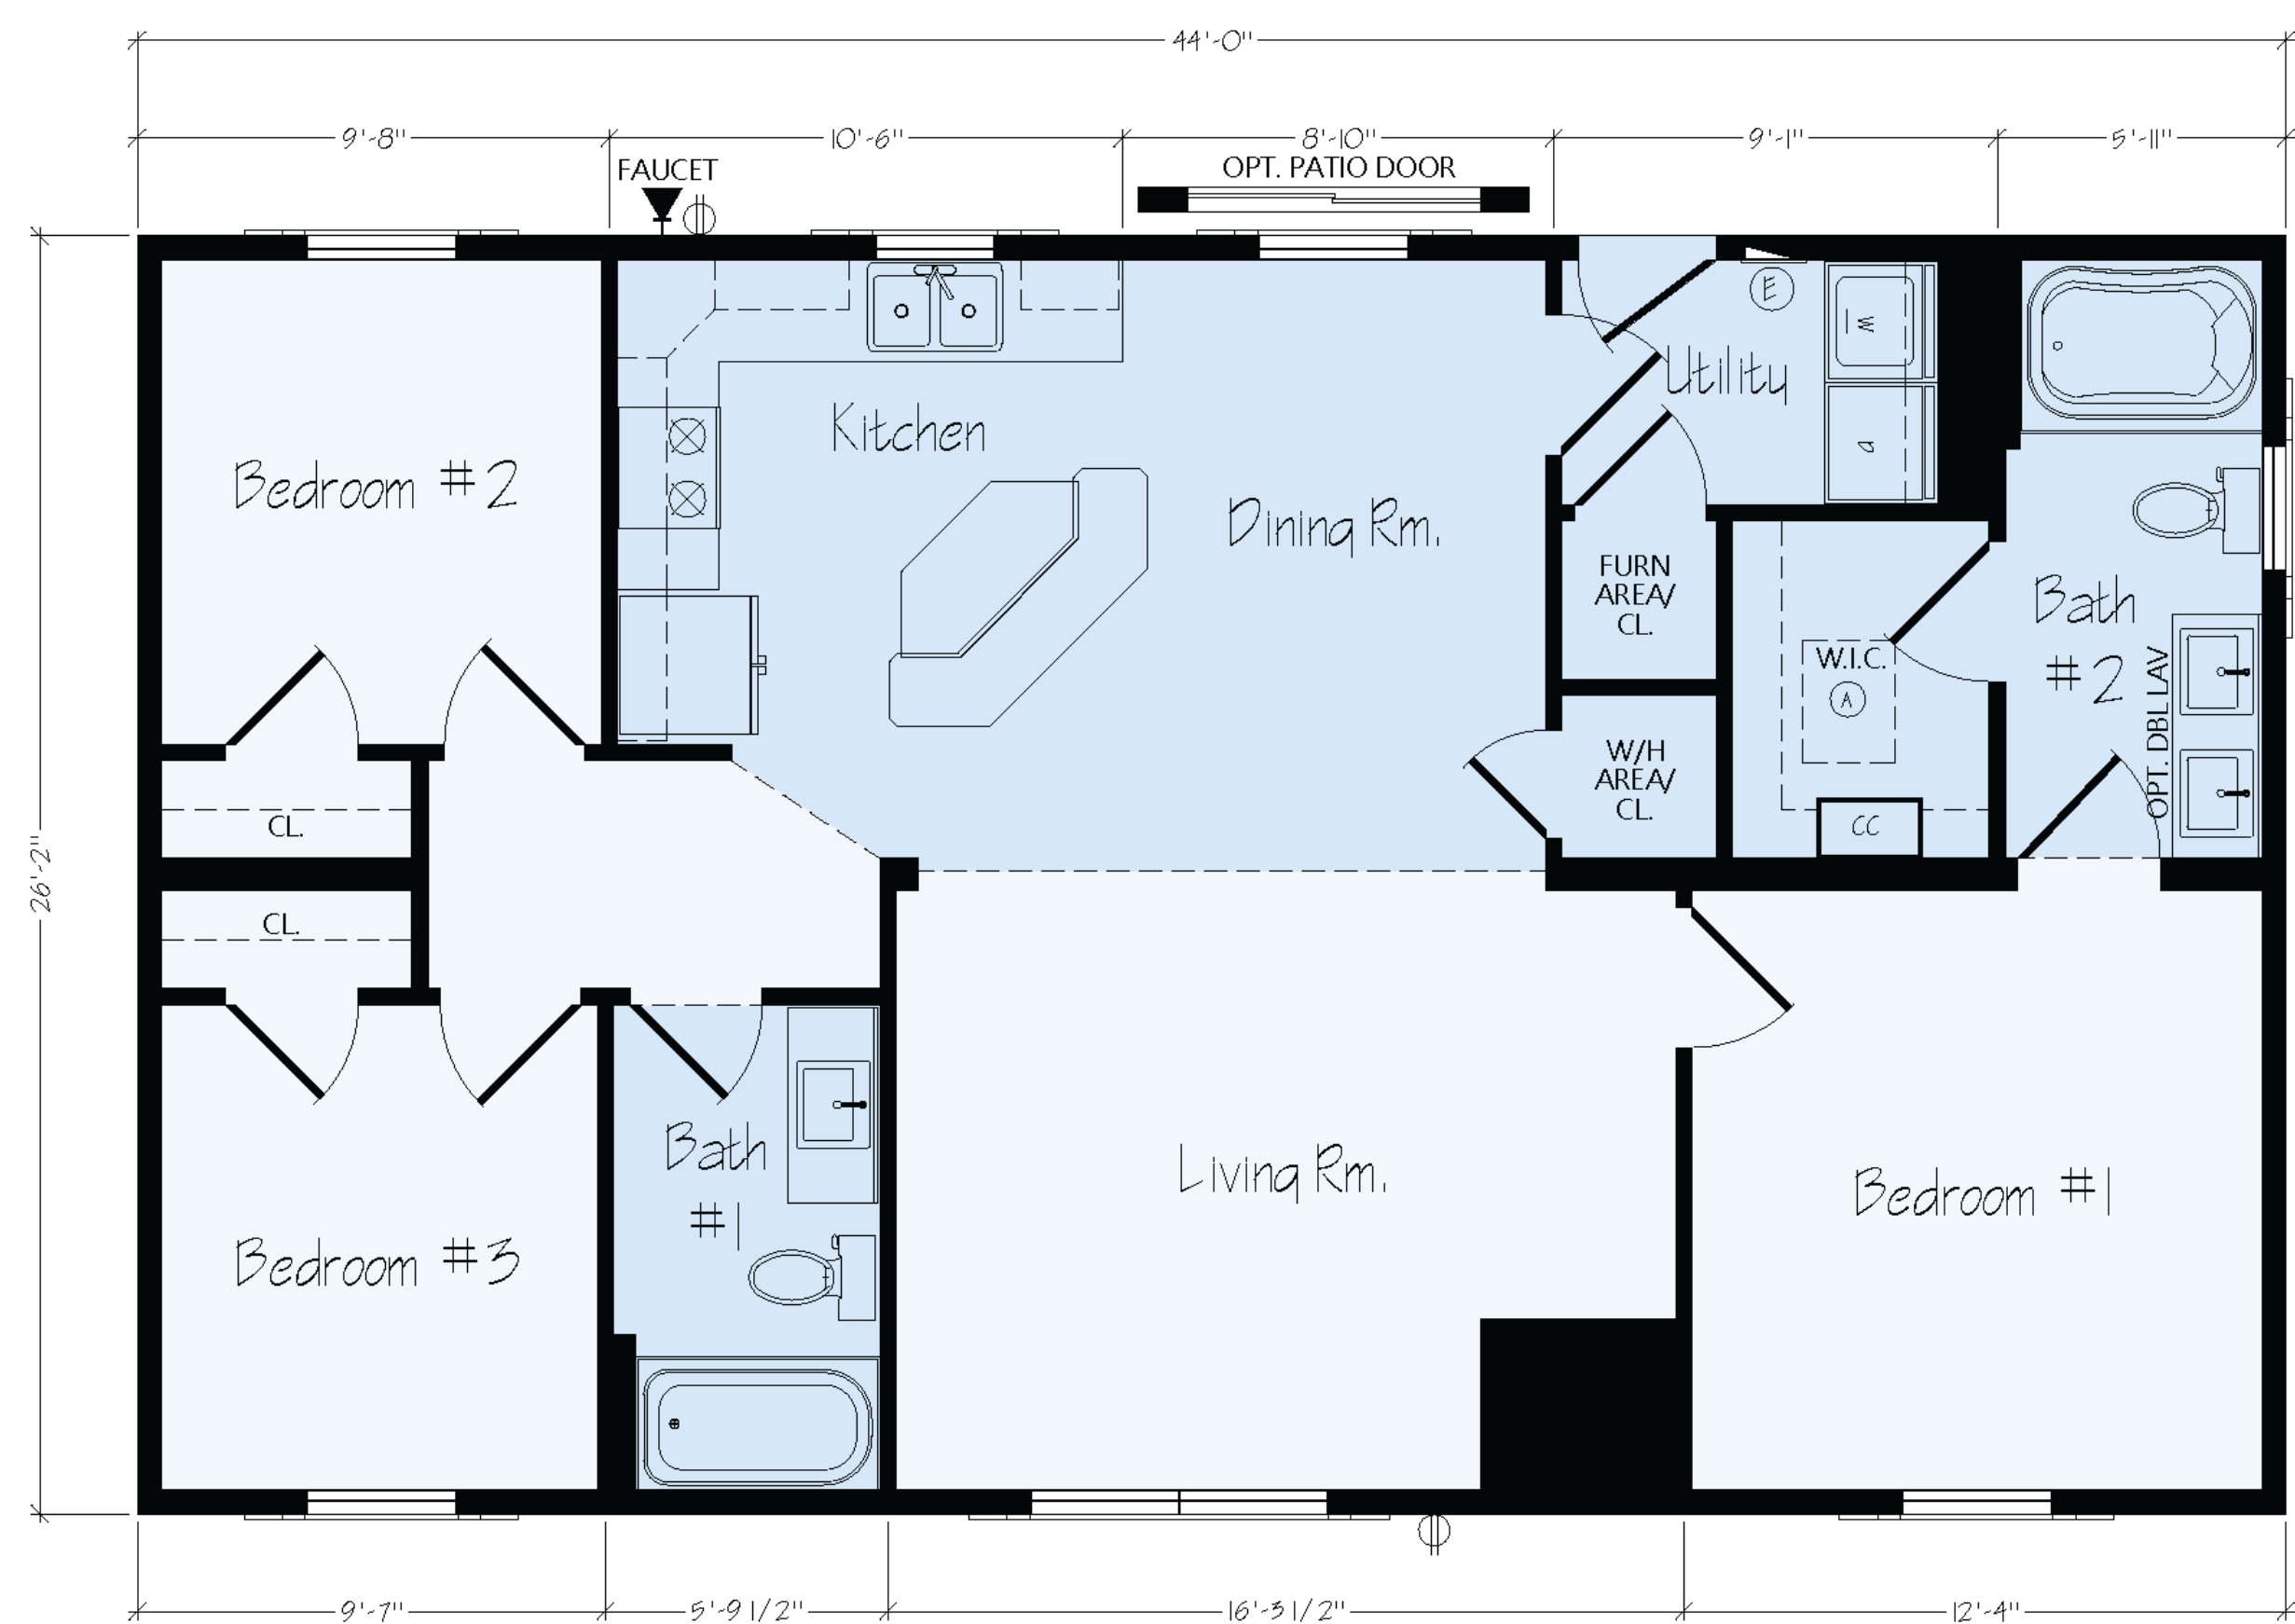

# R MADISON

## R37

Optional Basement

 1,144 SQUARE FT.

 3 BEDROOMS

 2 BATHROOMS