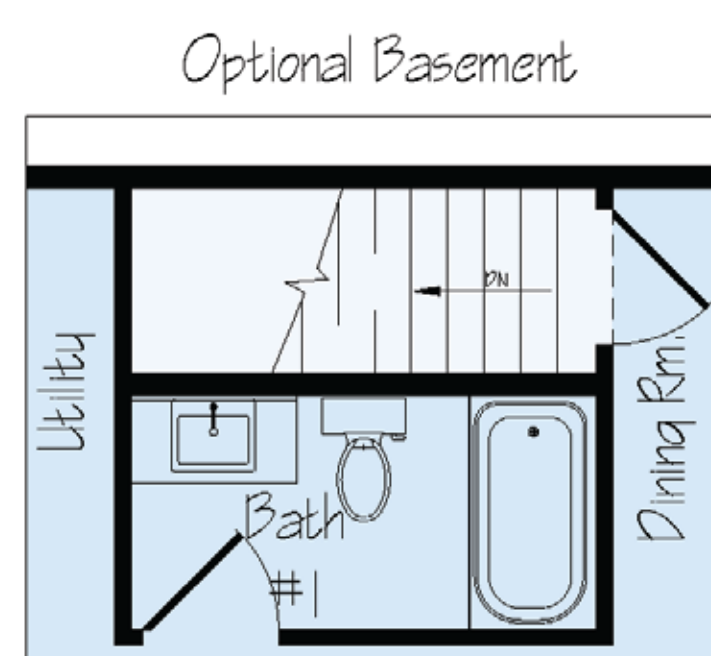

R MONROE

R47

 1,495 SQUARE FT.

 3 BEDROOMS

 2 BATHROOMS