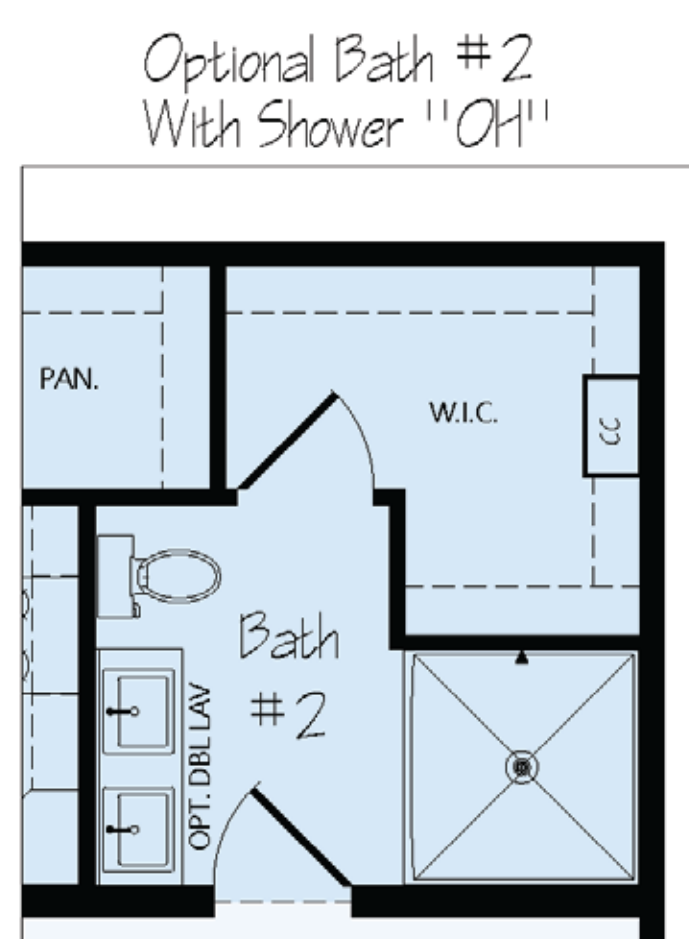

R MONROE

R47

 1,495 SQUARE FT.

 3 BEDROOMS

 2 BATHROOMS