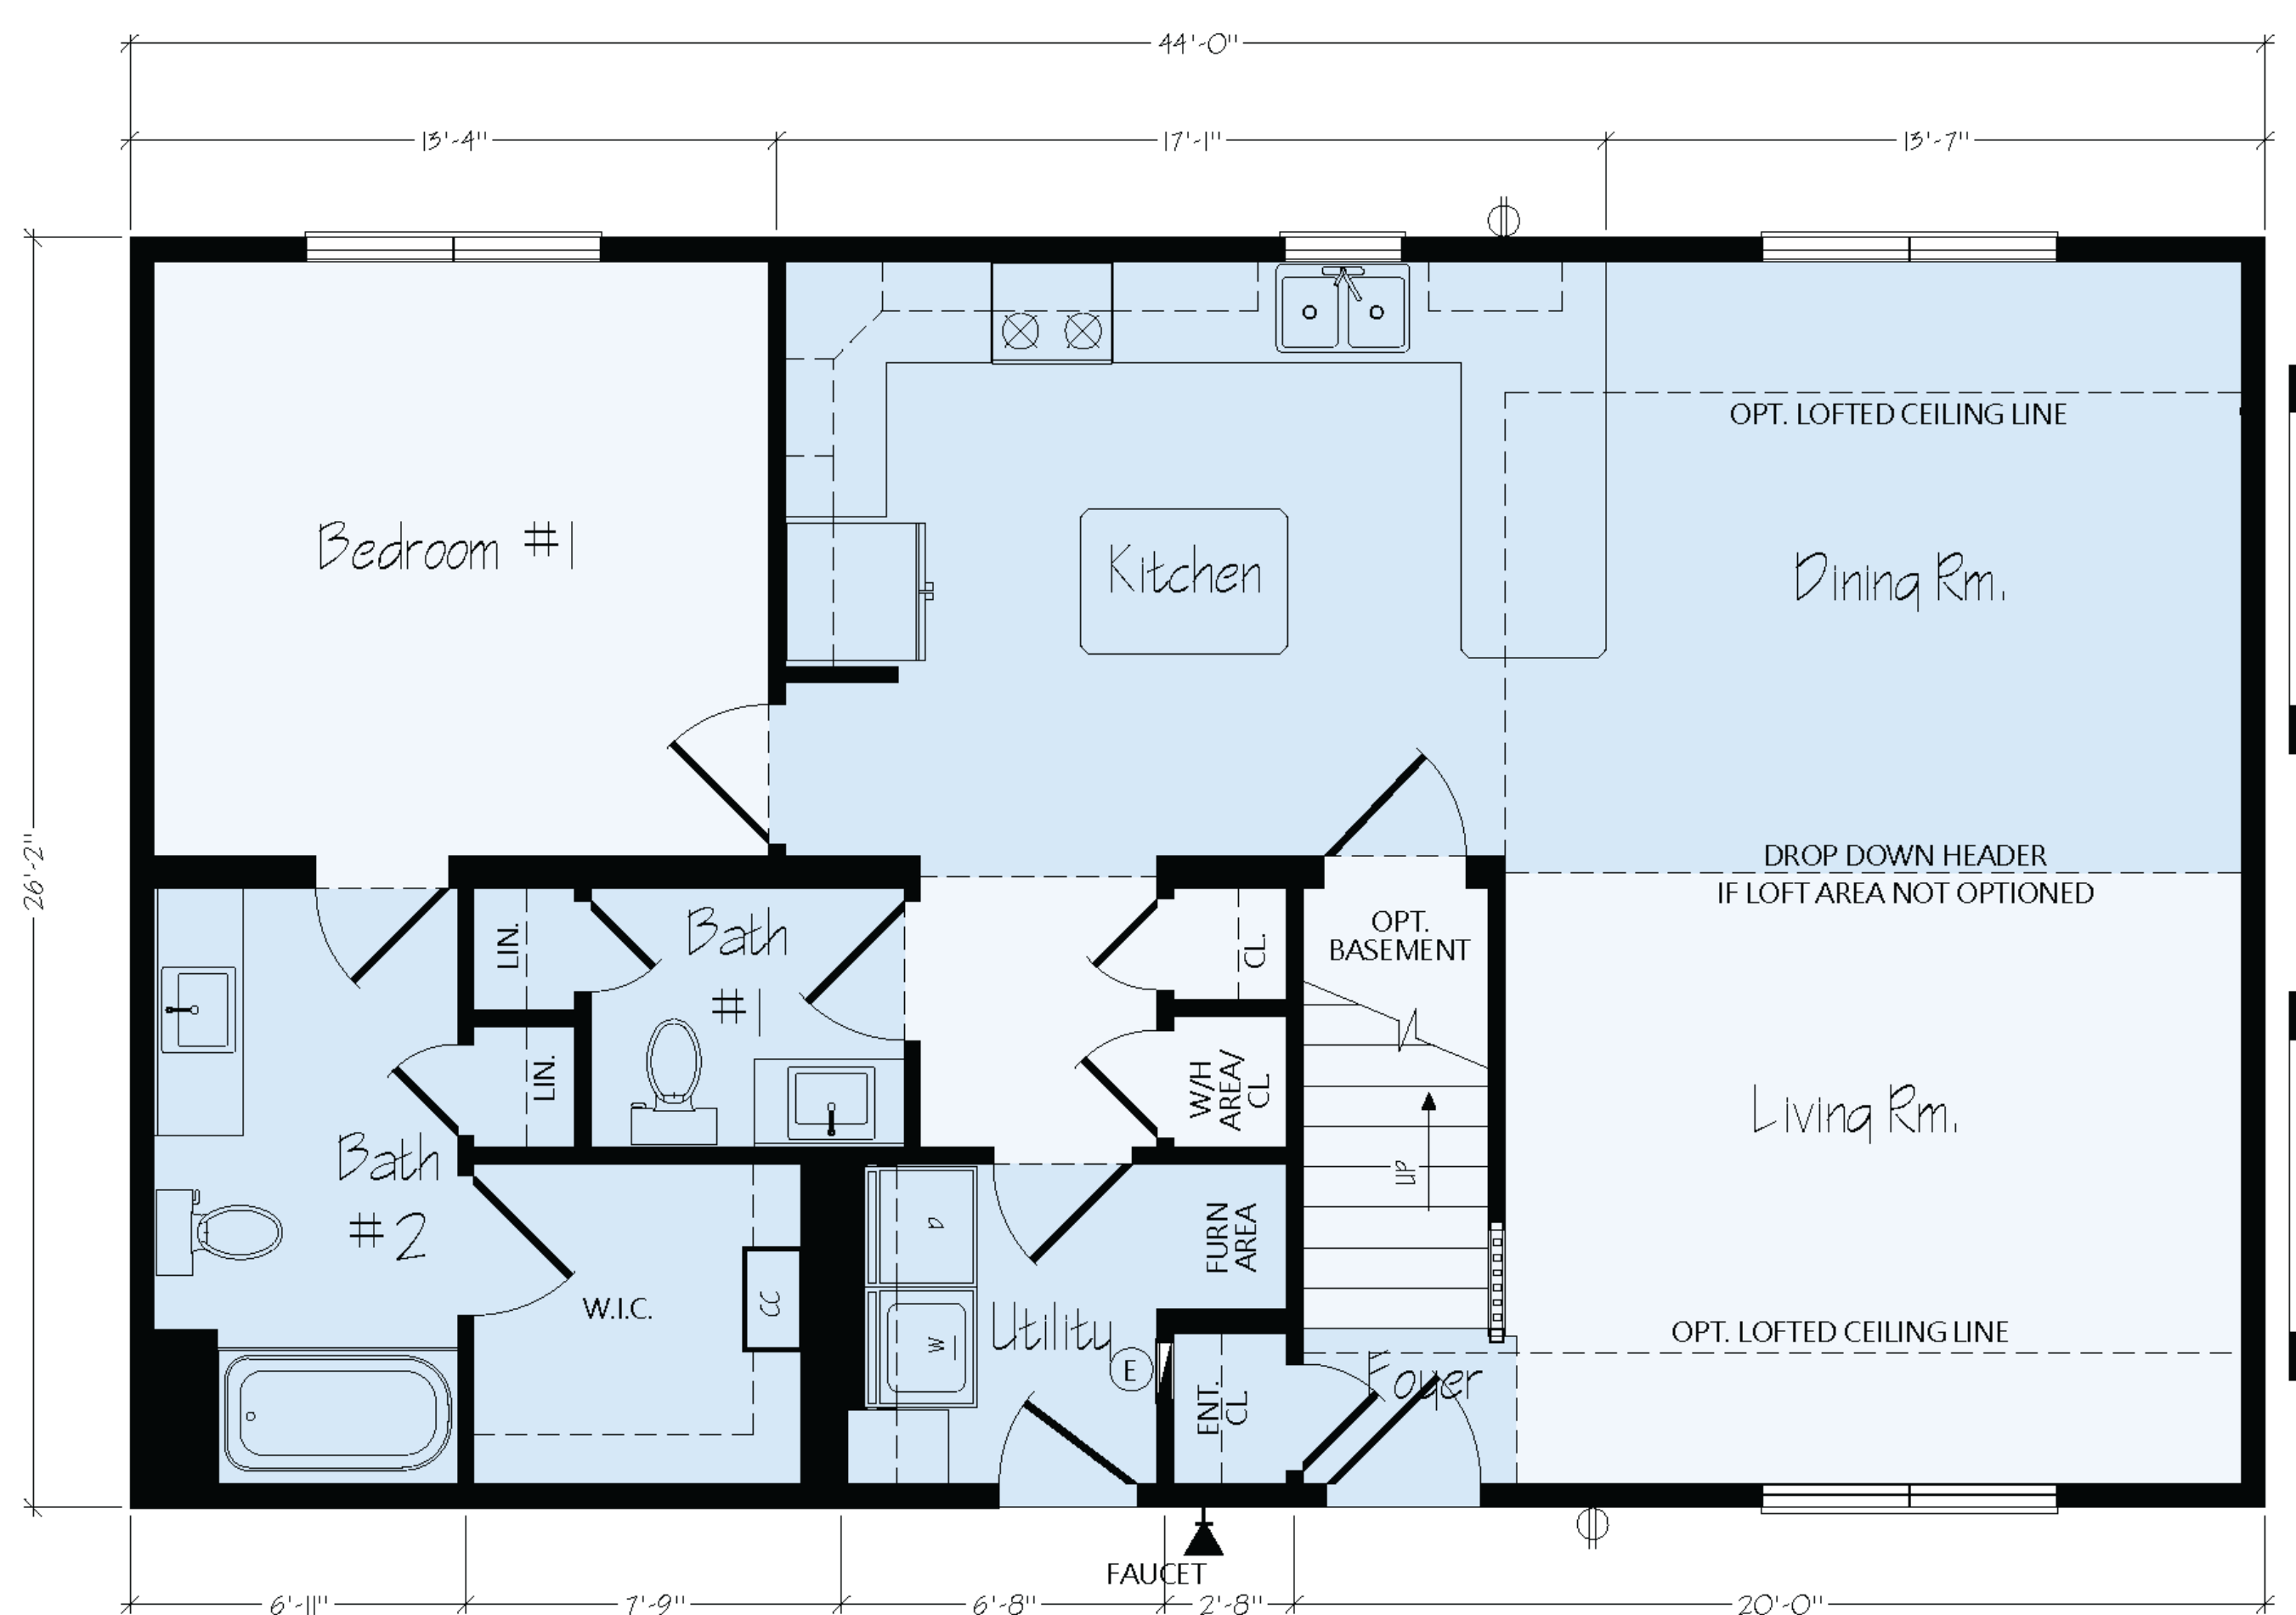

R NORWEGIAN SERIES

C6

PROPOSED UPSTAIRS LAYOUT

 1,151 SQUARE FT.

 1 BEDROOM

 2 BATHROOMS