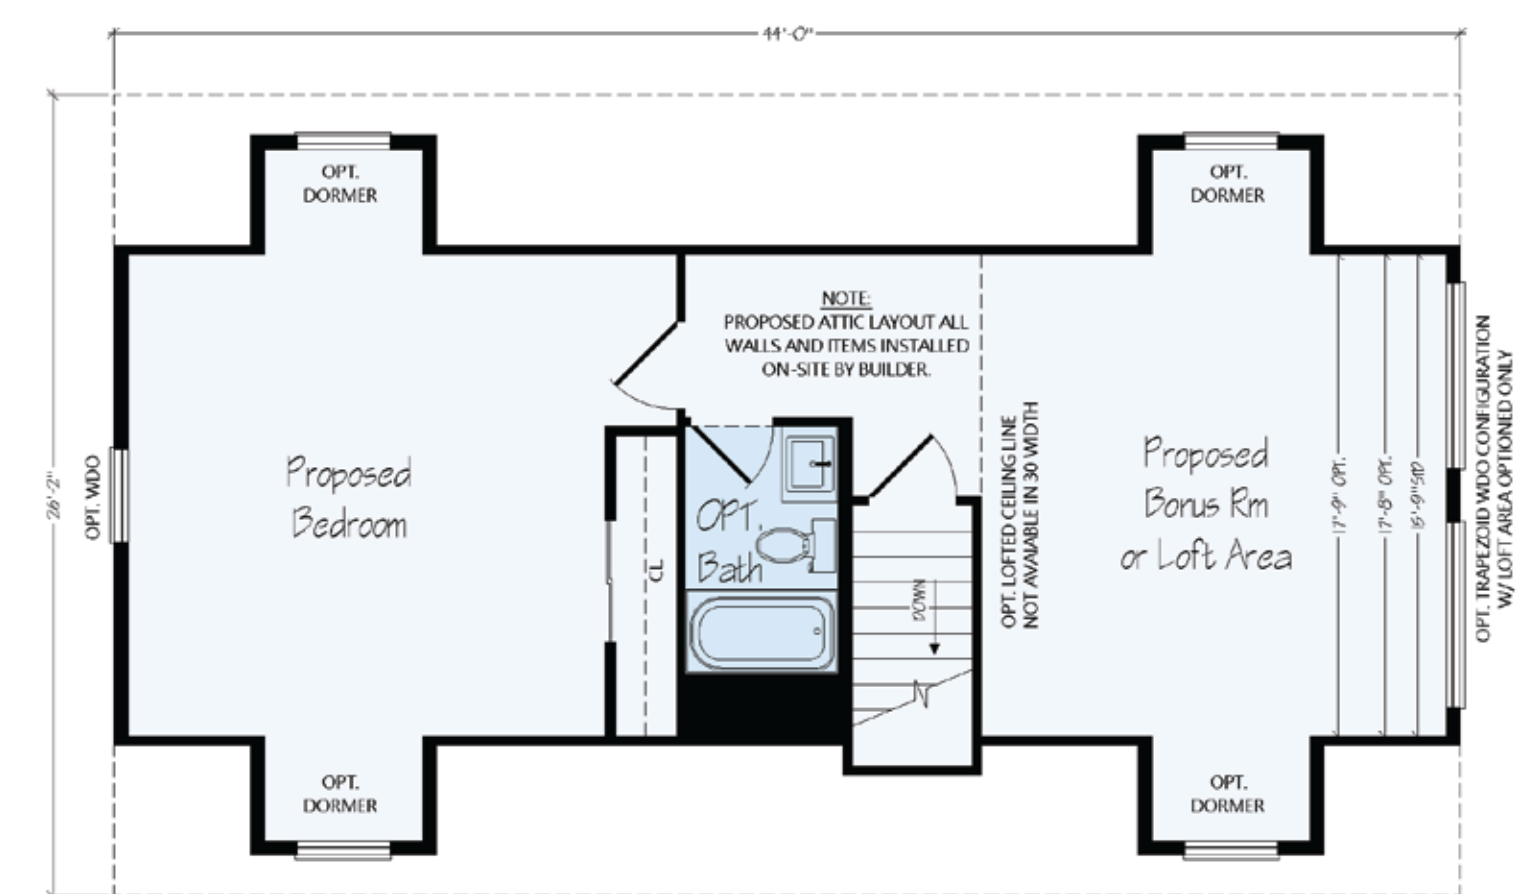

R NORWEGIAN SERIES

C6

PROPOSED UPSTAIRS LAYOUT

 1,151 SQUARE FT.

 1 BEDROOM

 2 BATHROOMS