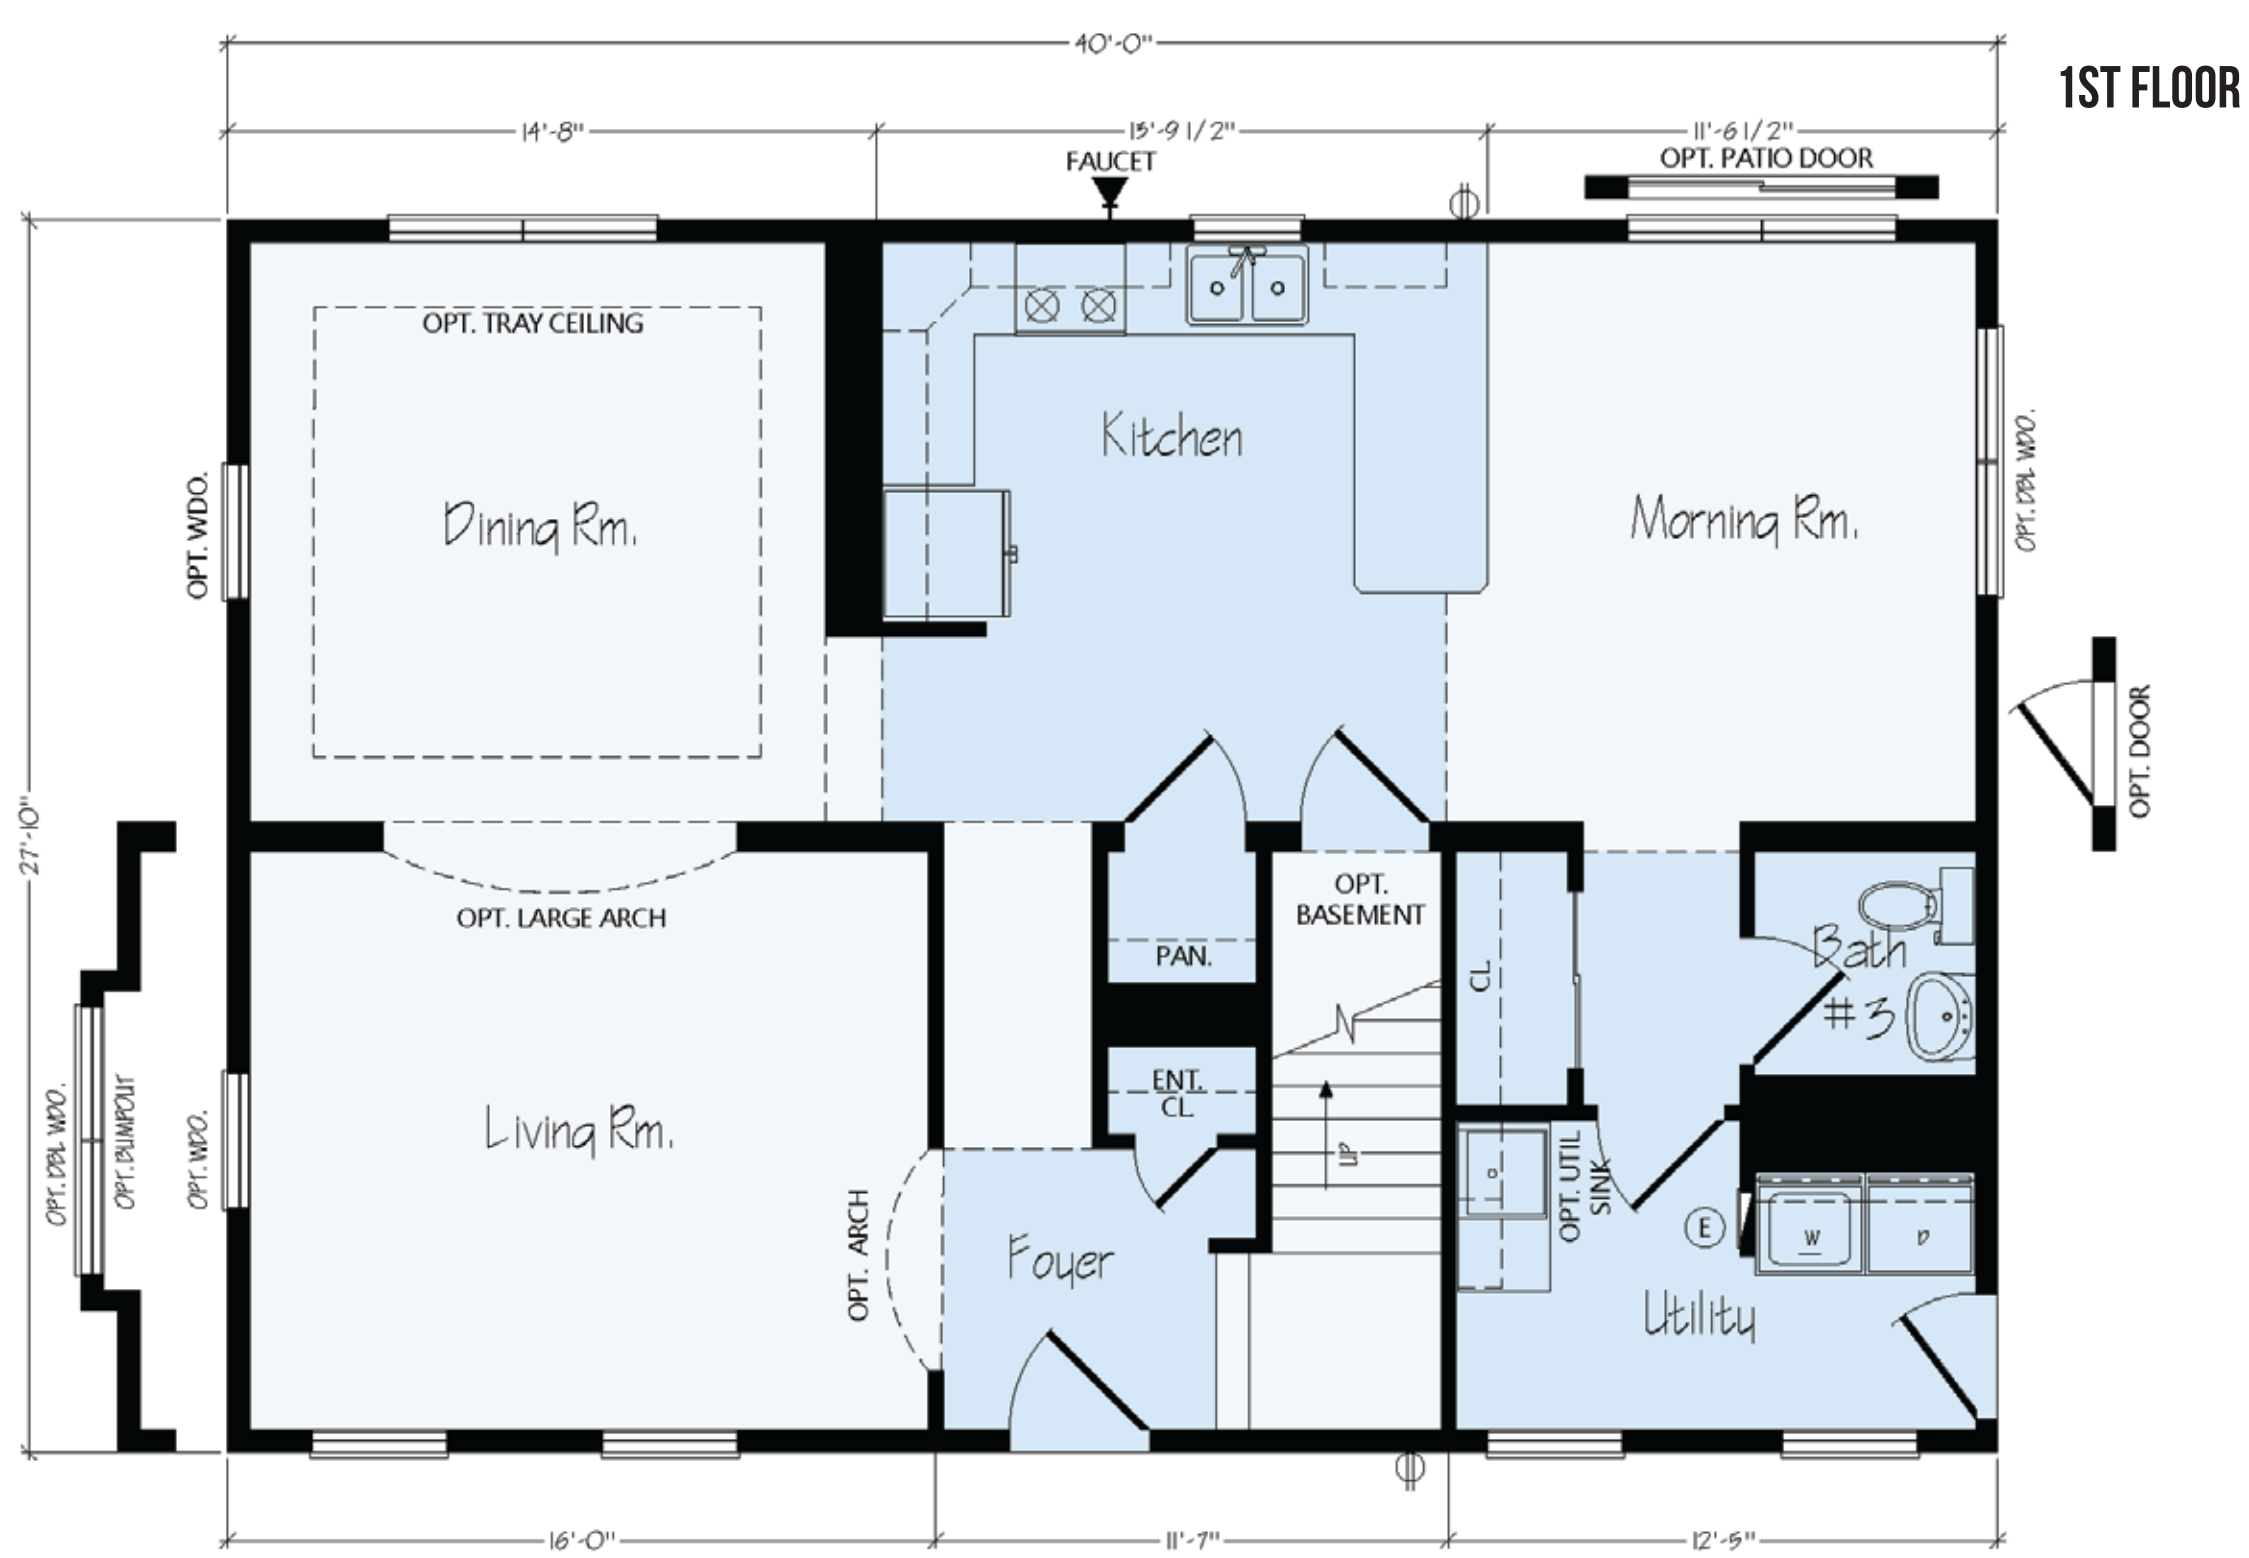

# PALM TERRACE

## TS7

 2,227 SQUARE FT.

 4 BEDROOMS

 2.5 BATHROOMS