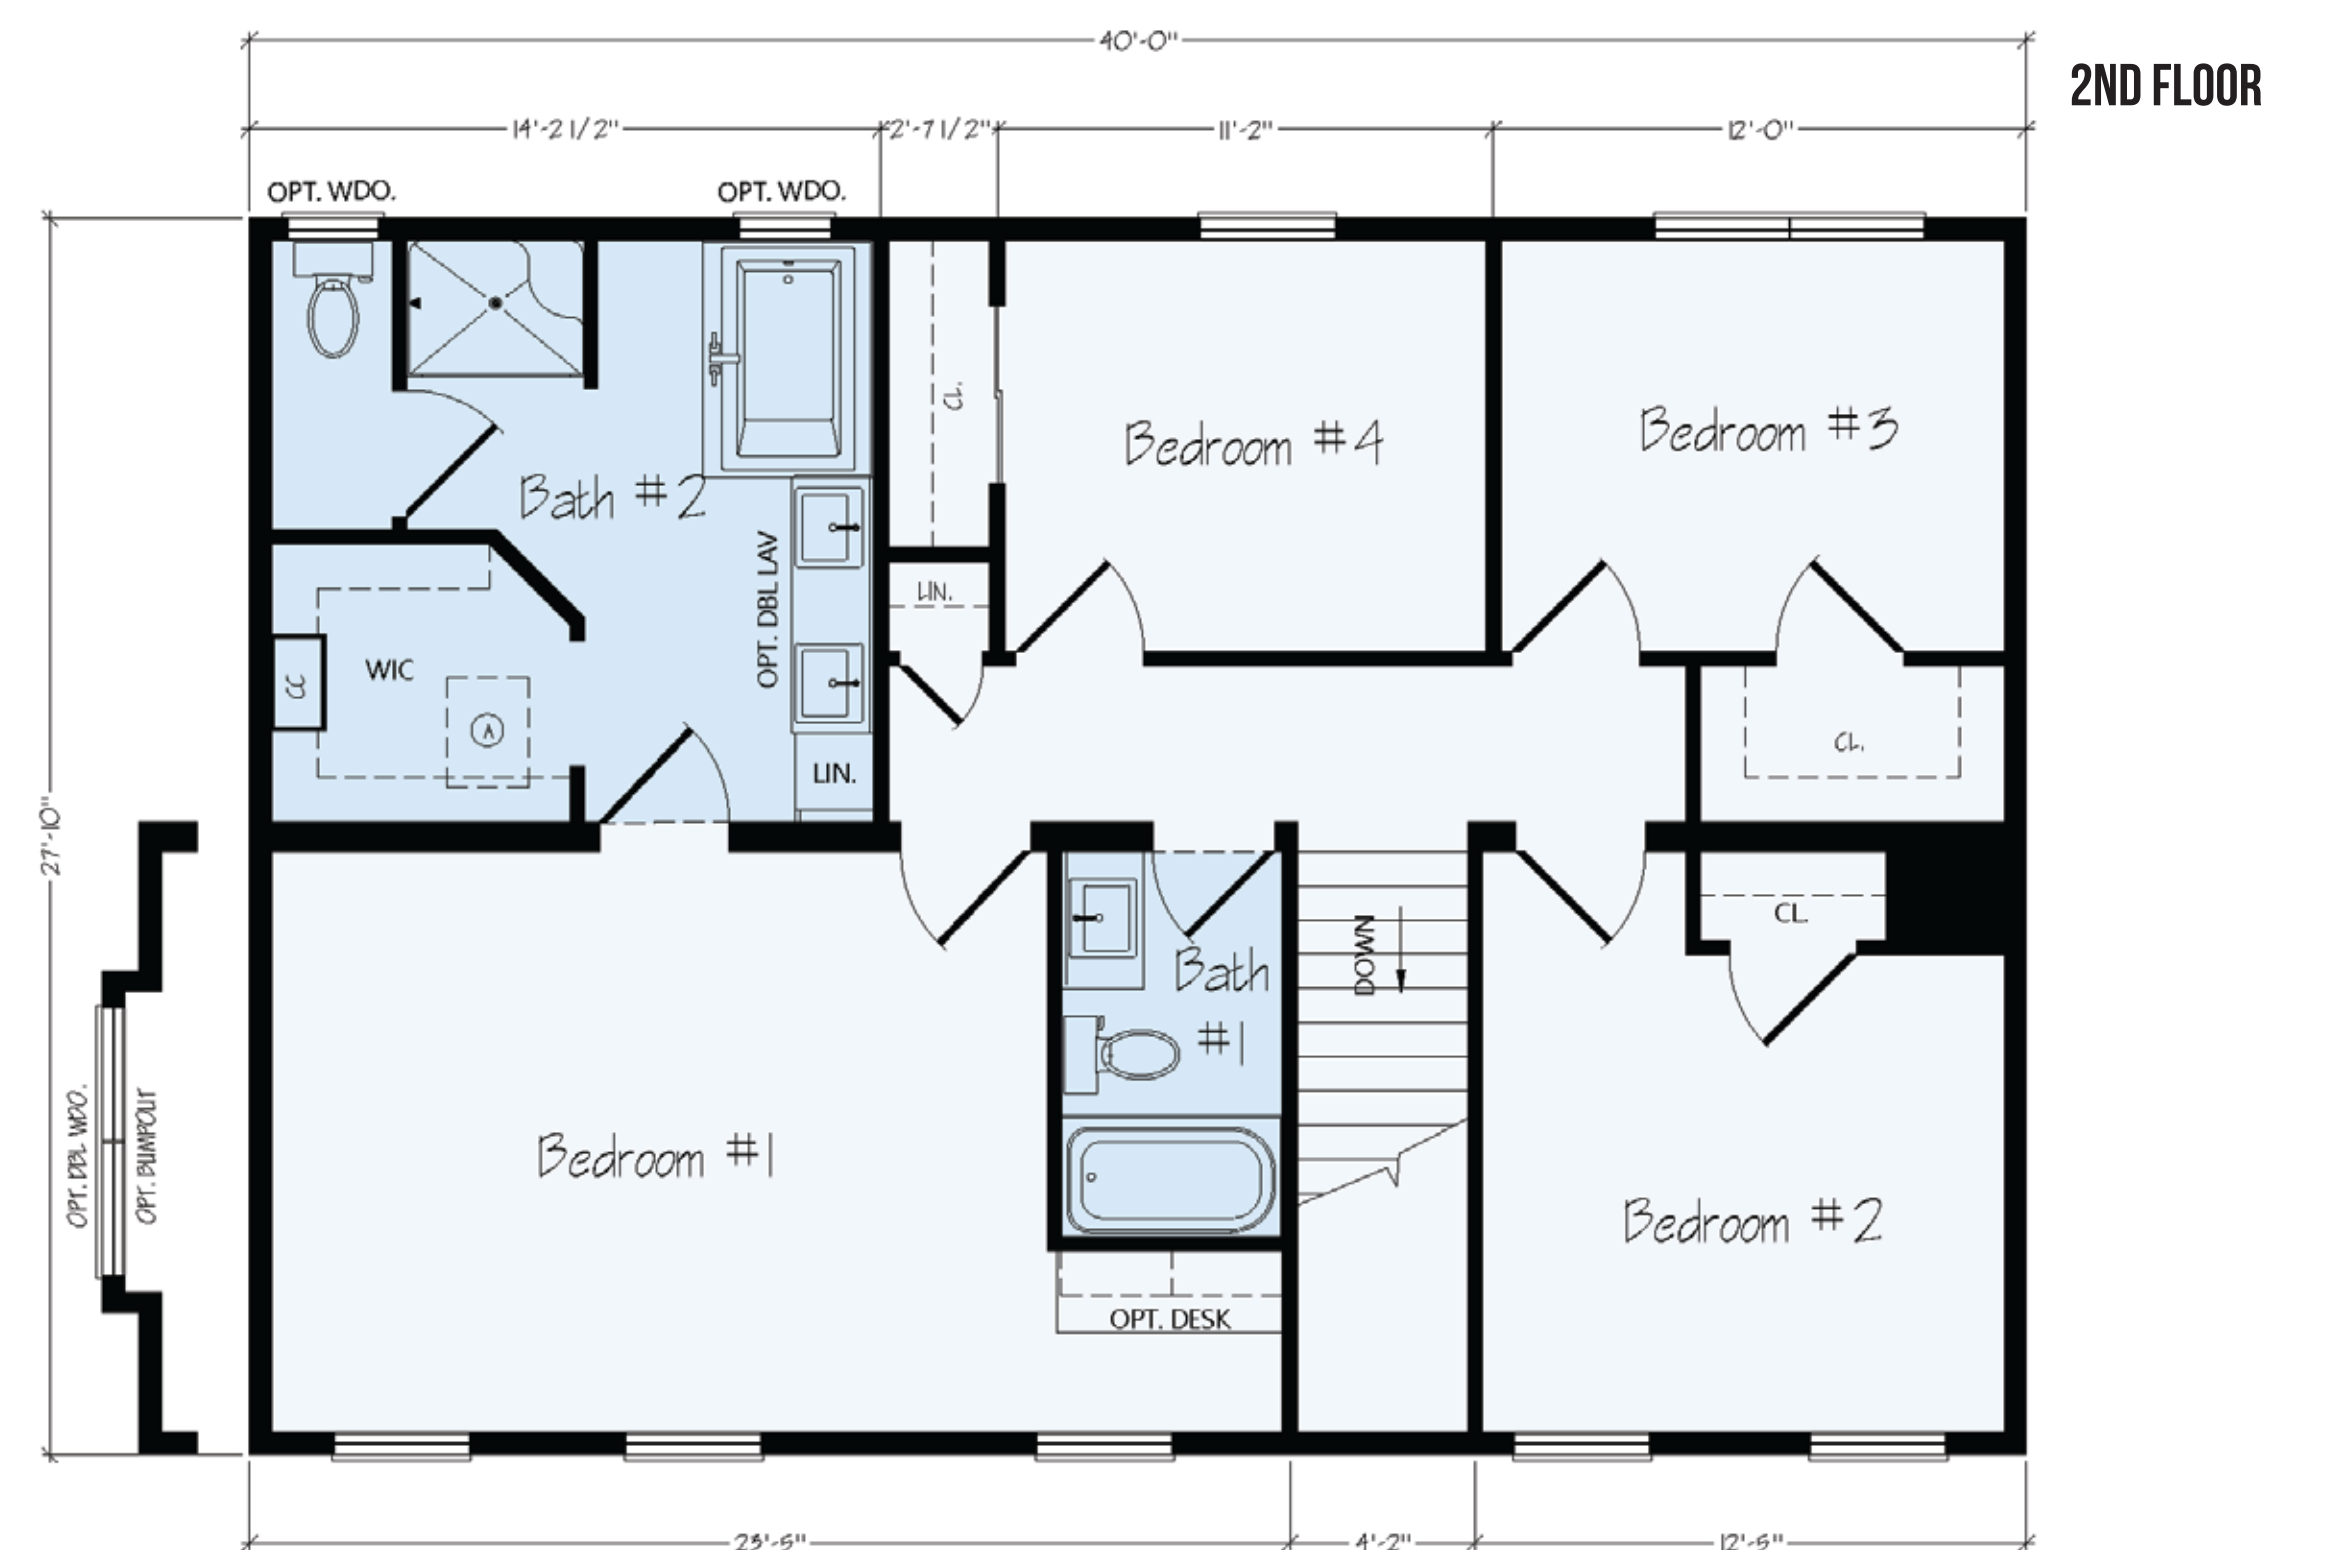

# PALM TERRACE

## TS7

 2,227 SQUARE FT.

 4 BEDROOMS

 2.5 BATHROOMS