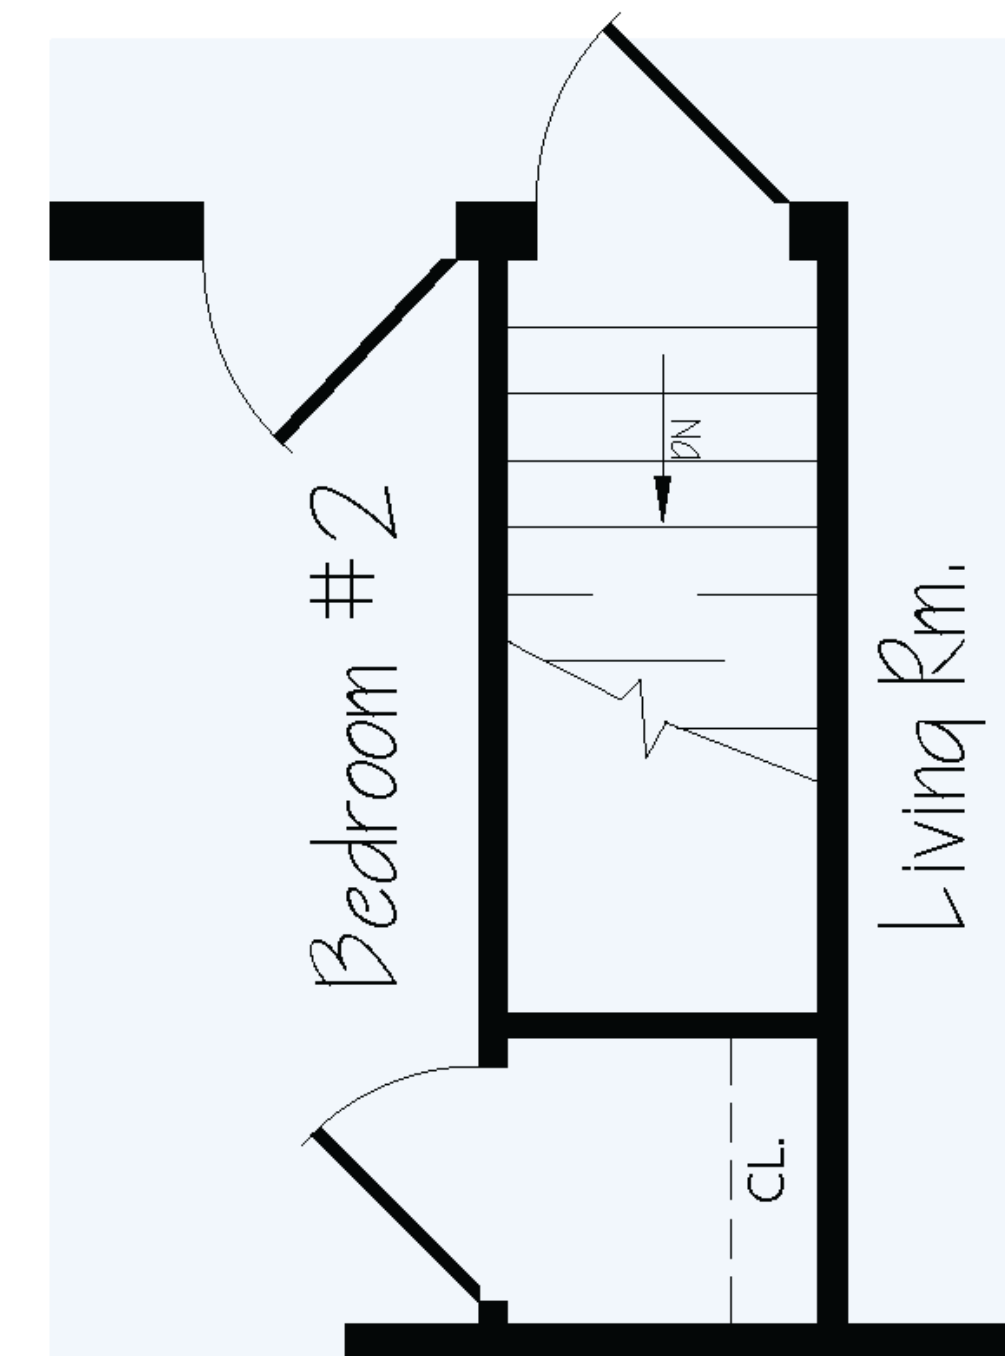

# PHOENIX

R4

Optional Basement

1,248 SQUARE FT.

3 BEDROOMS

2 BATHROOMS