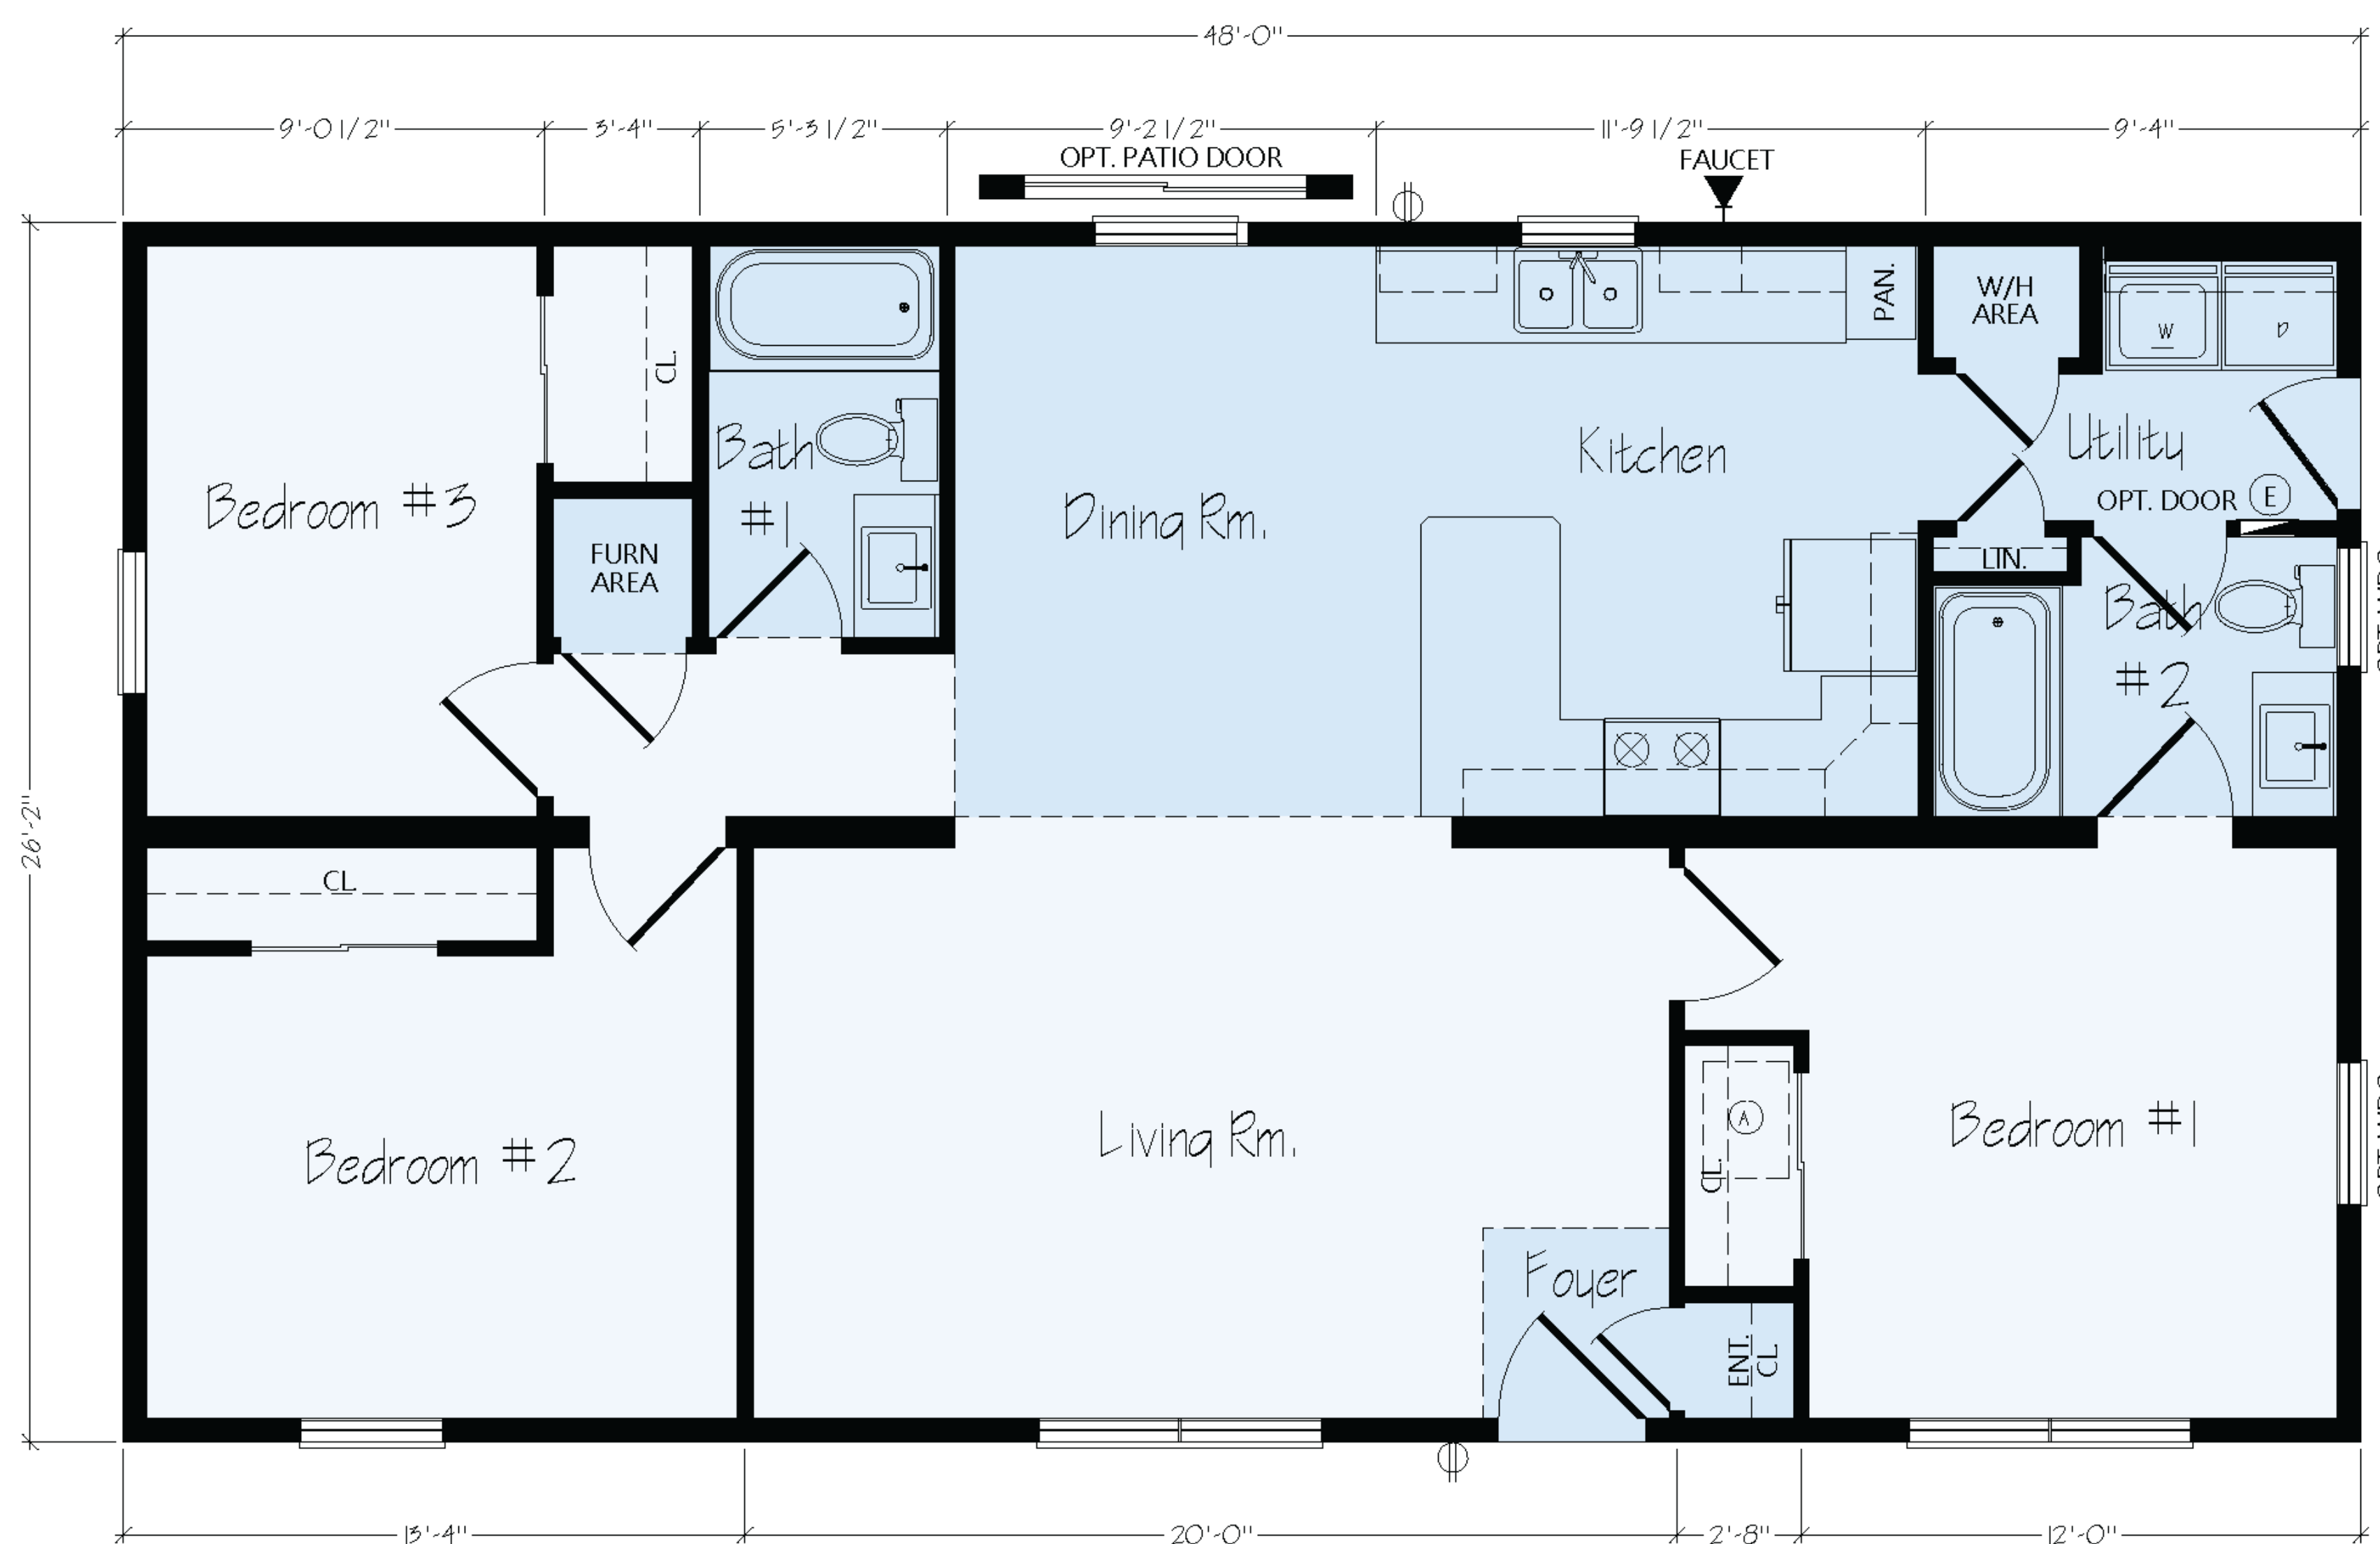

# PHOENIX

R4

Optional Basement

1,248 SQUARE FT.

3 BEDROOMS

2 BATHROOMS