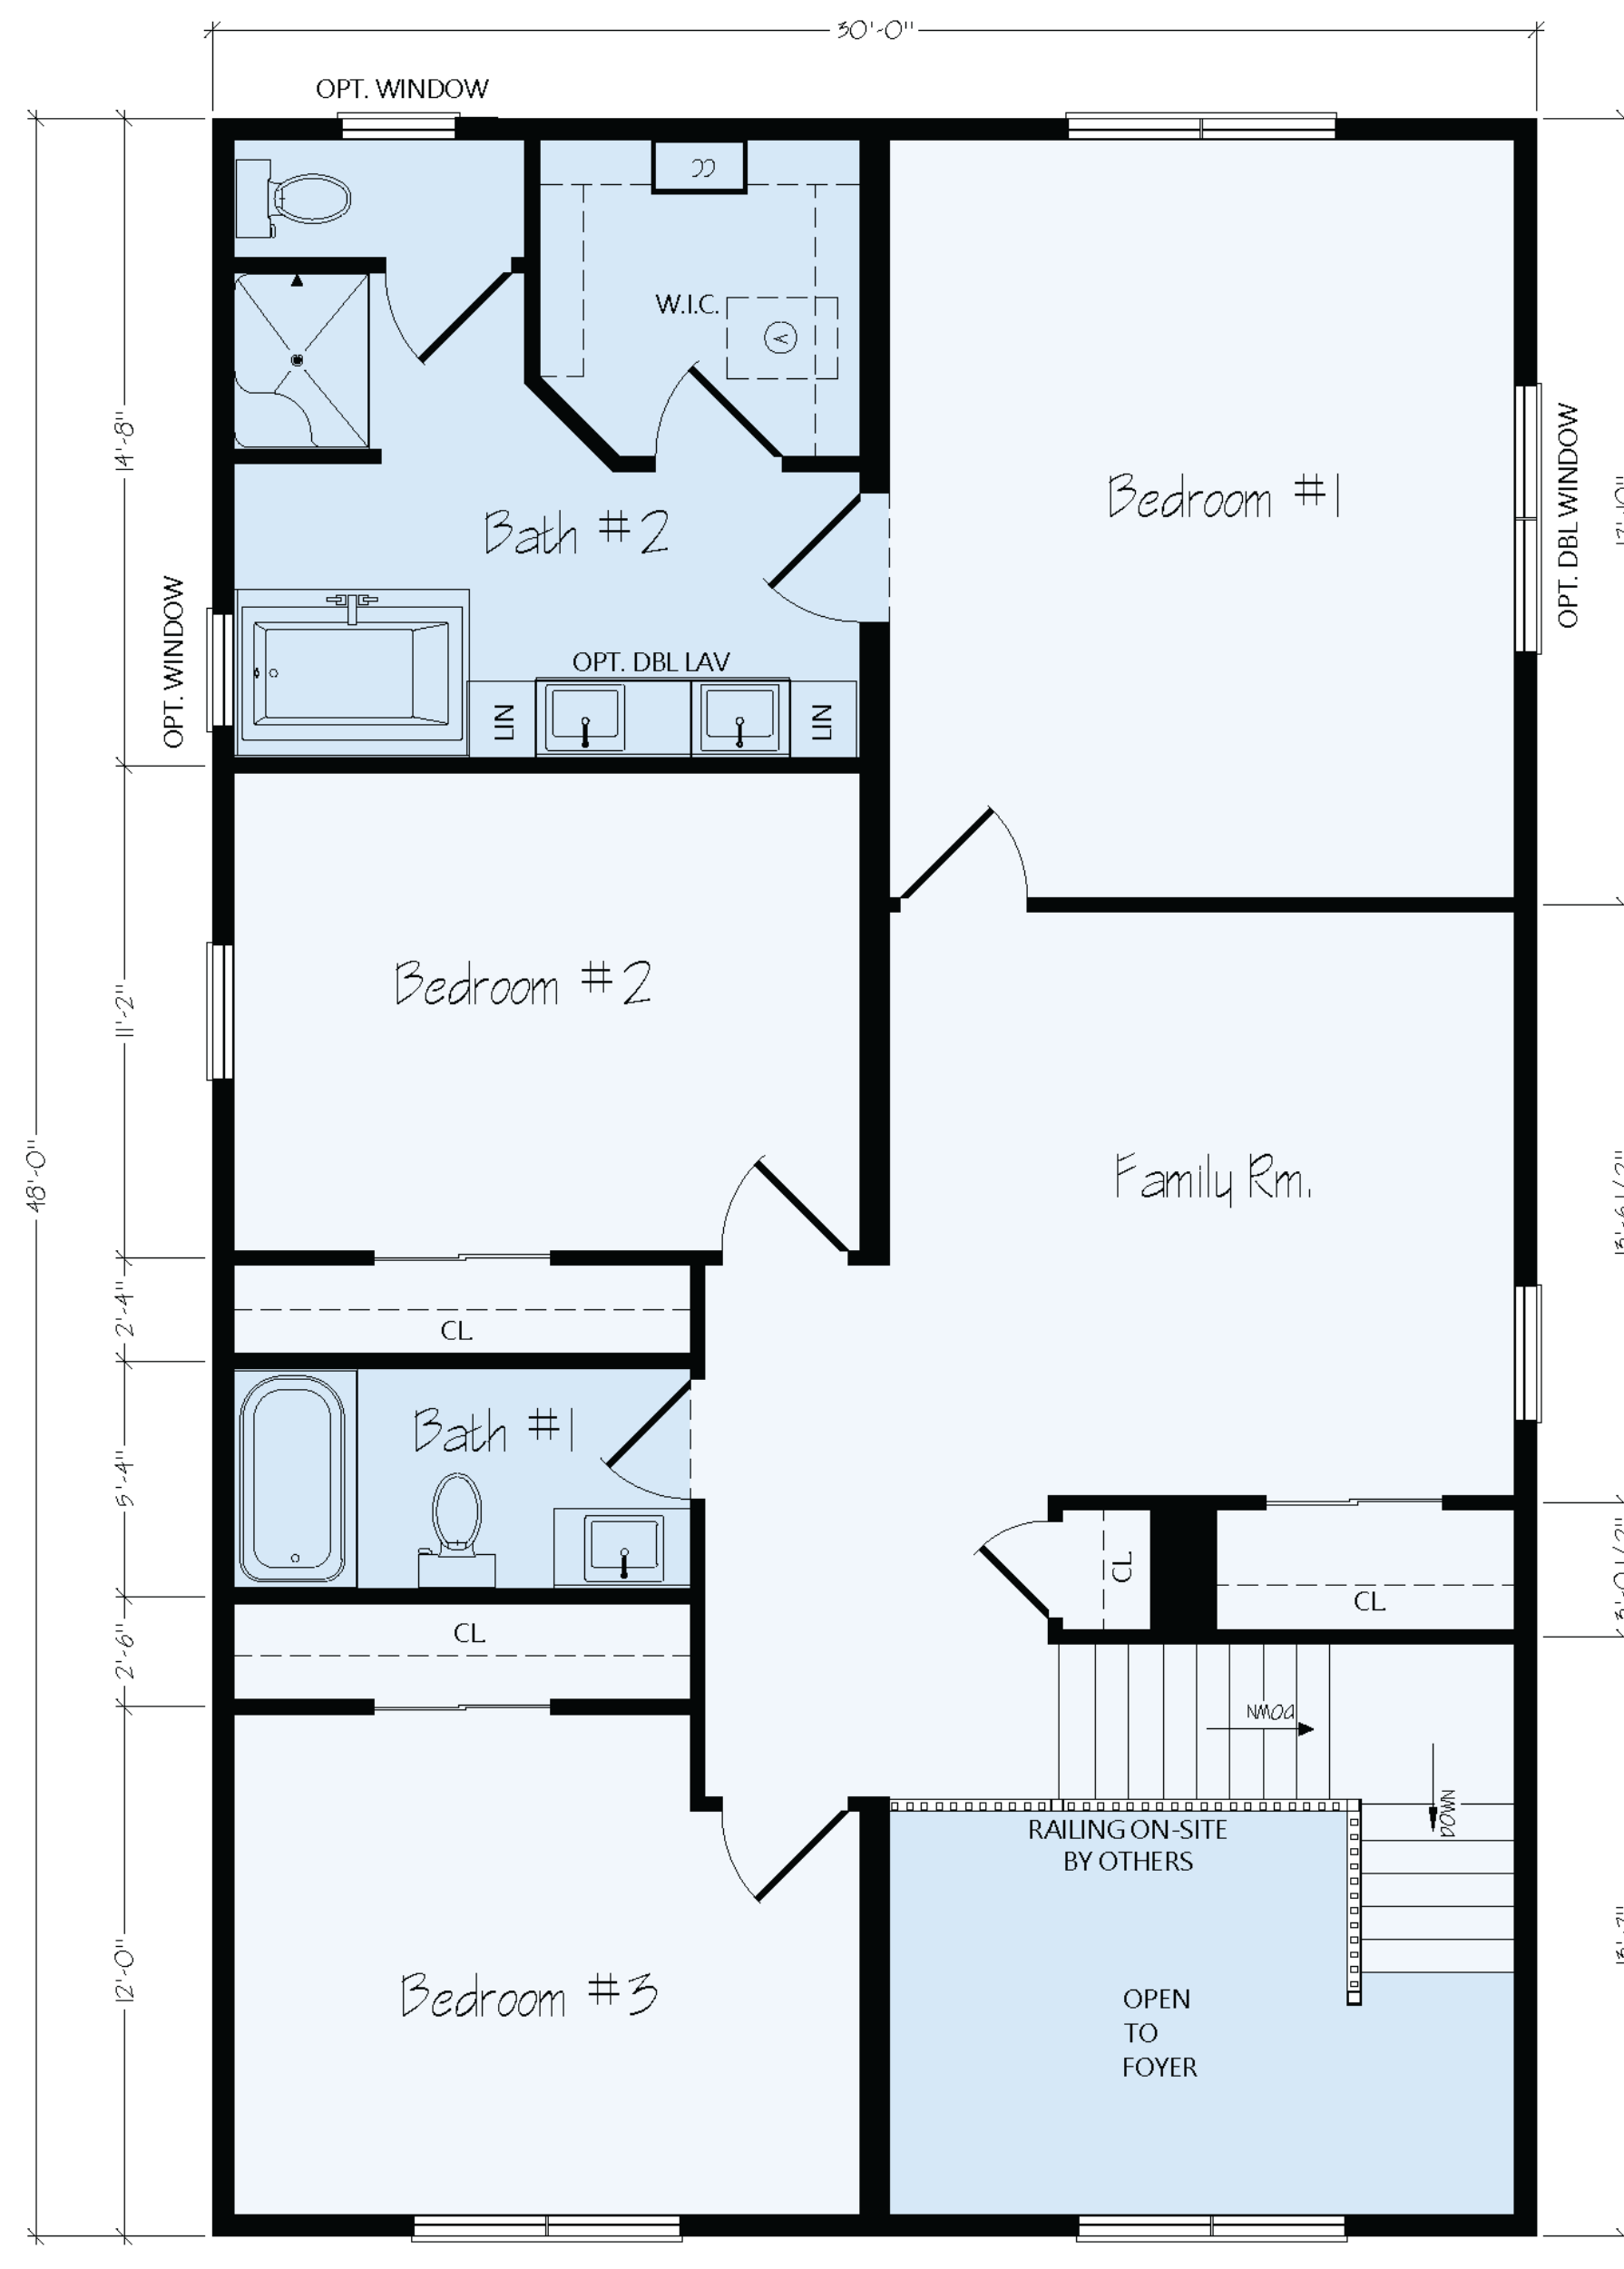

PORTSMOUTH

TS8

1ST FLOOR

2ND FLOOR

2,880 SQUARE FT.

3 BEDROOMS

2.5 BATHROOMS