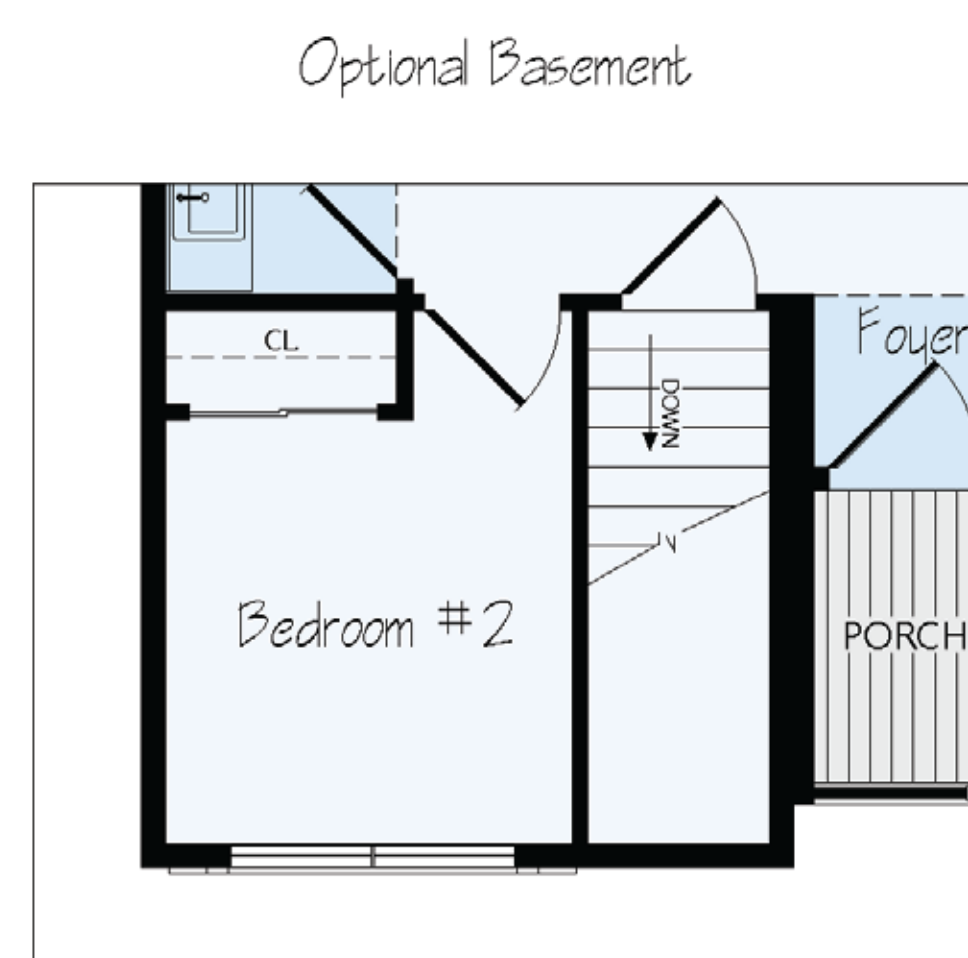

SILVER GROVE

R42

 1,402 SQUARE FT.

 2 BEDROOMS

 2 BATHROOMS