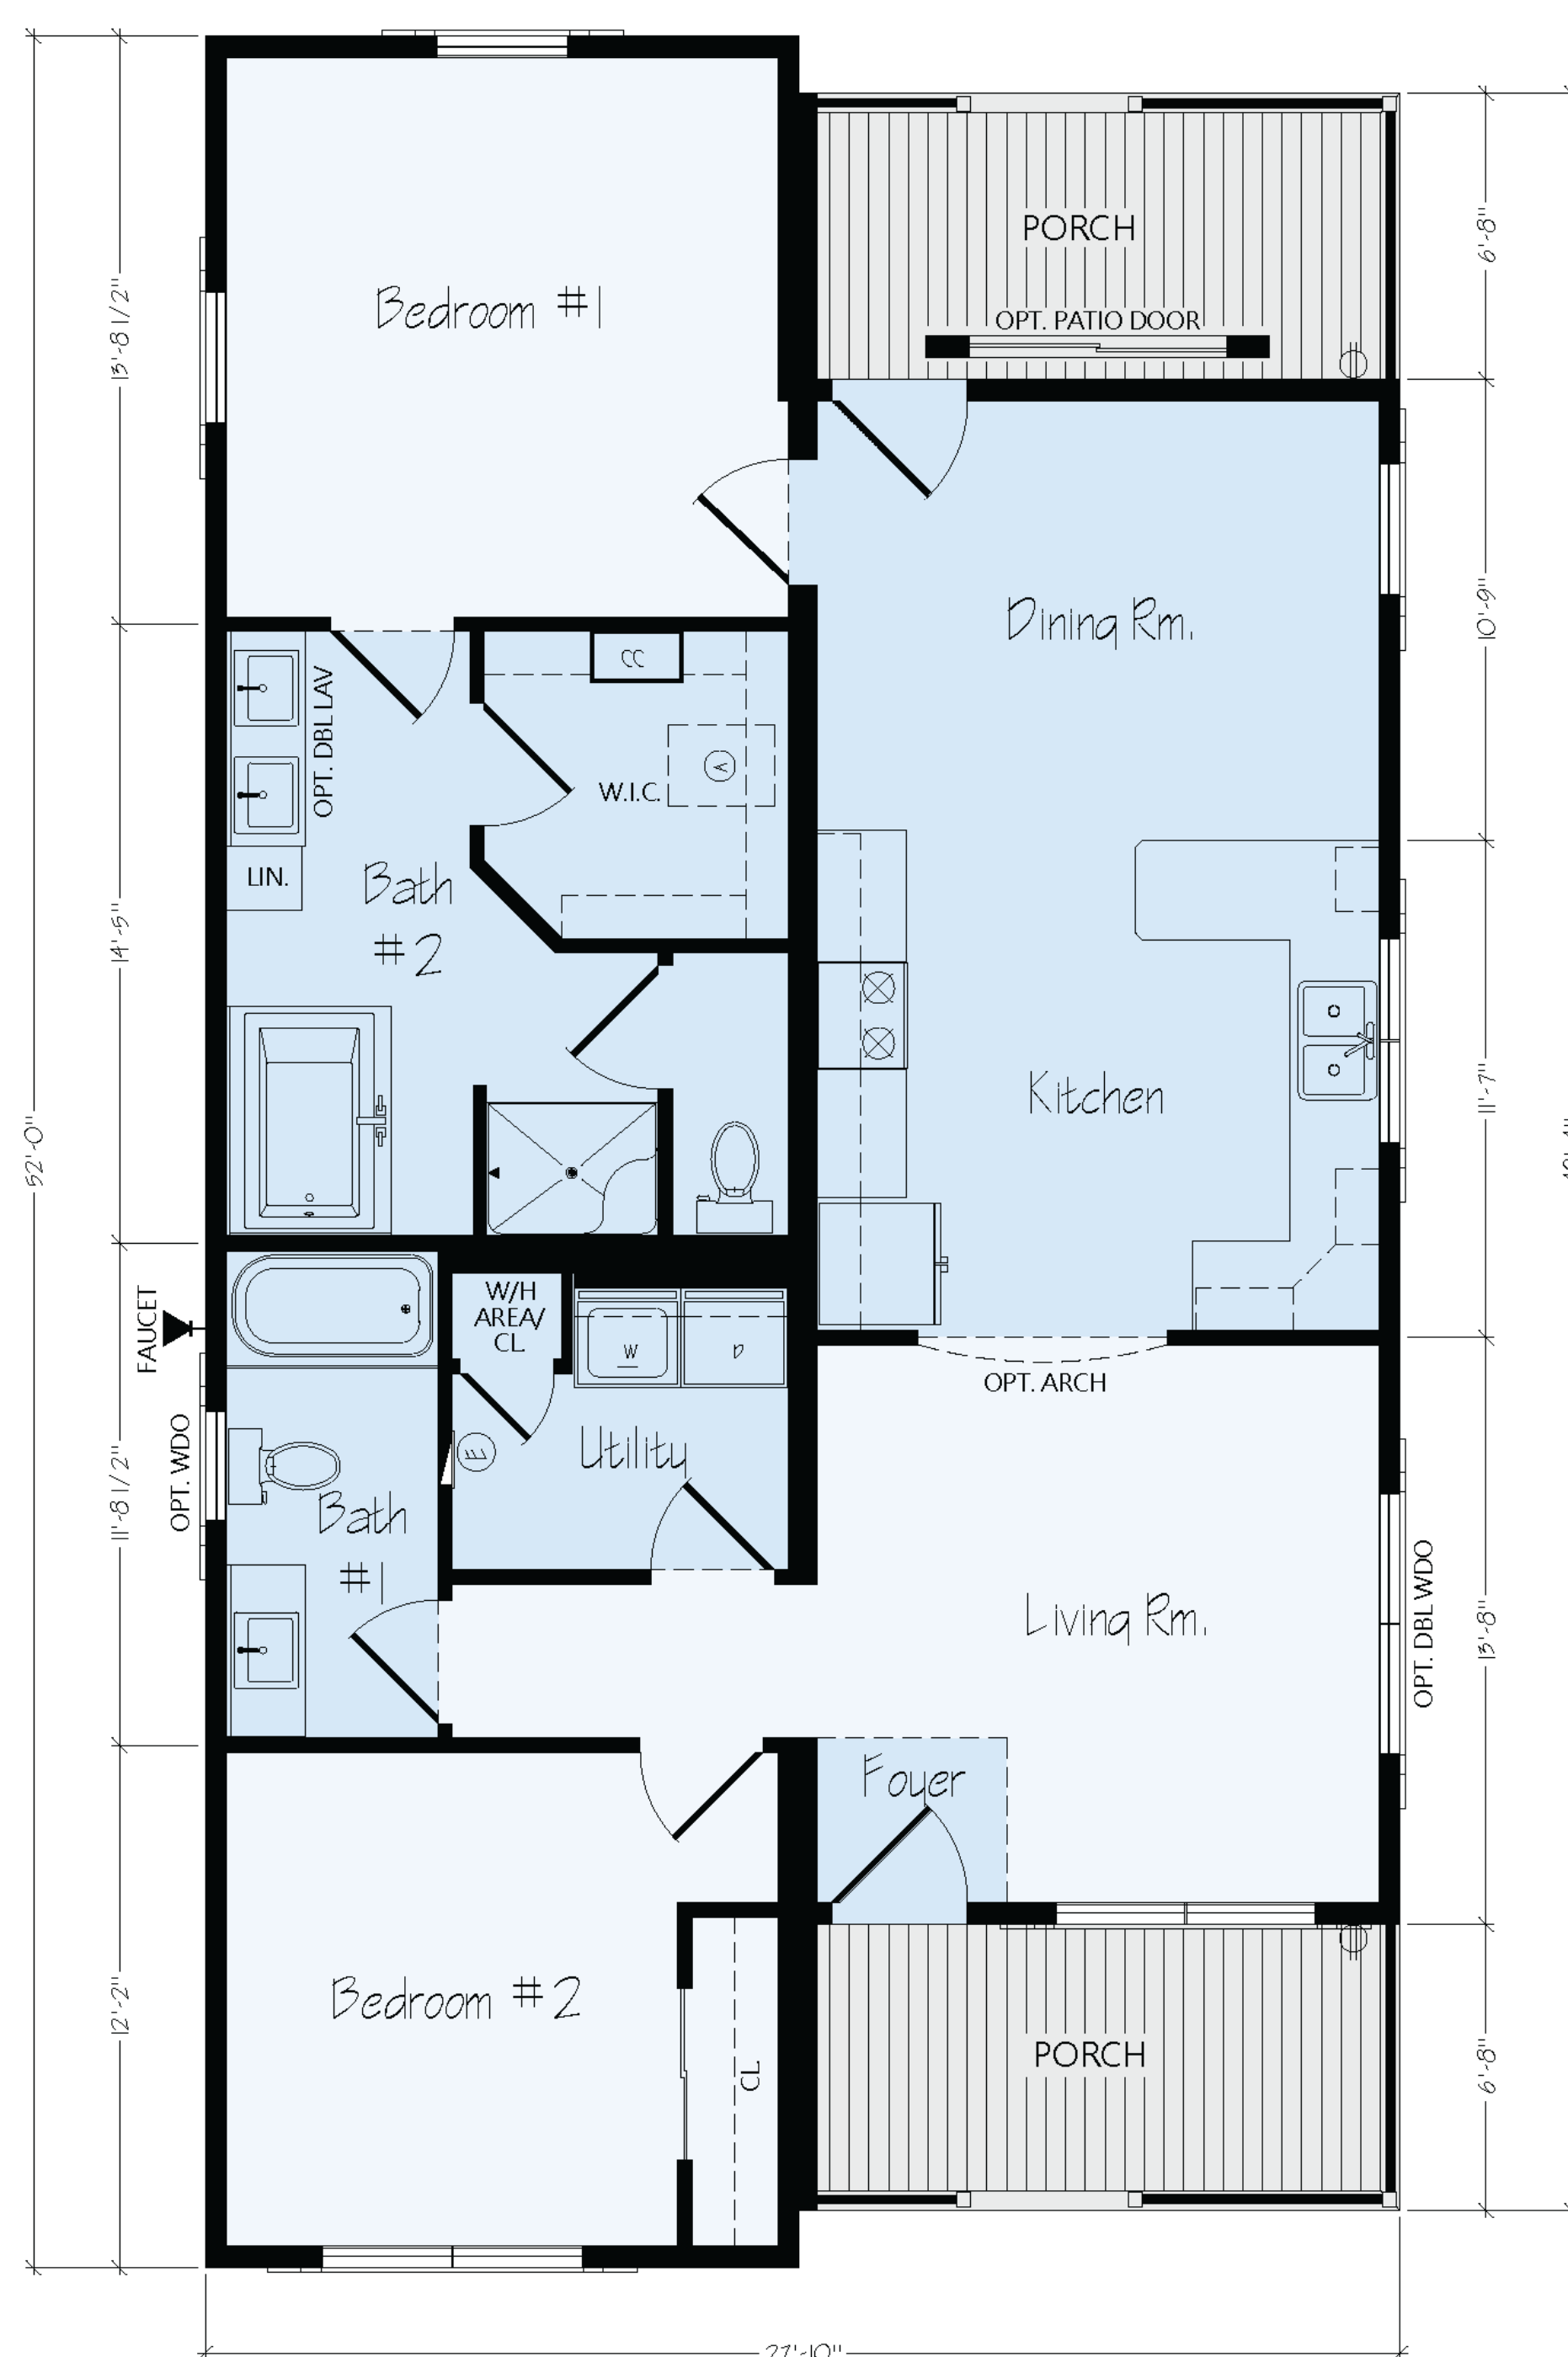

SILVER GROVE

R42

 1,402 SQUARE FT.

 2 BEDROOMS

 2 BATHROOMS