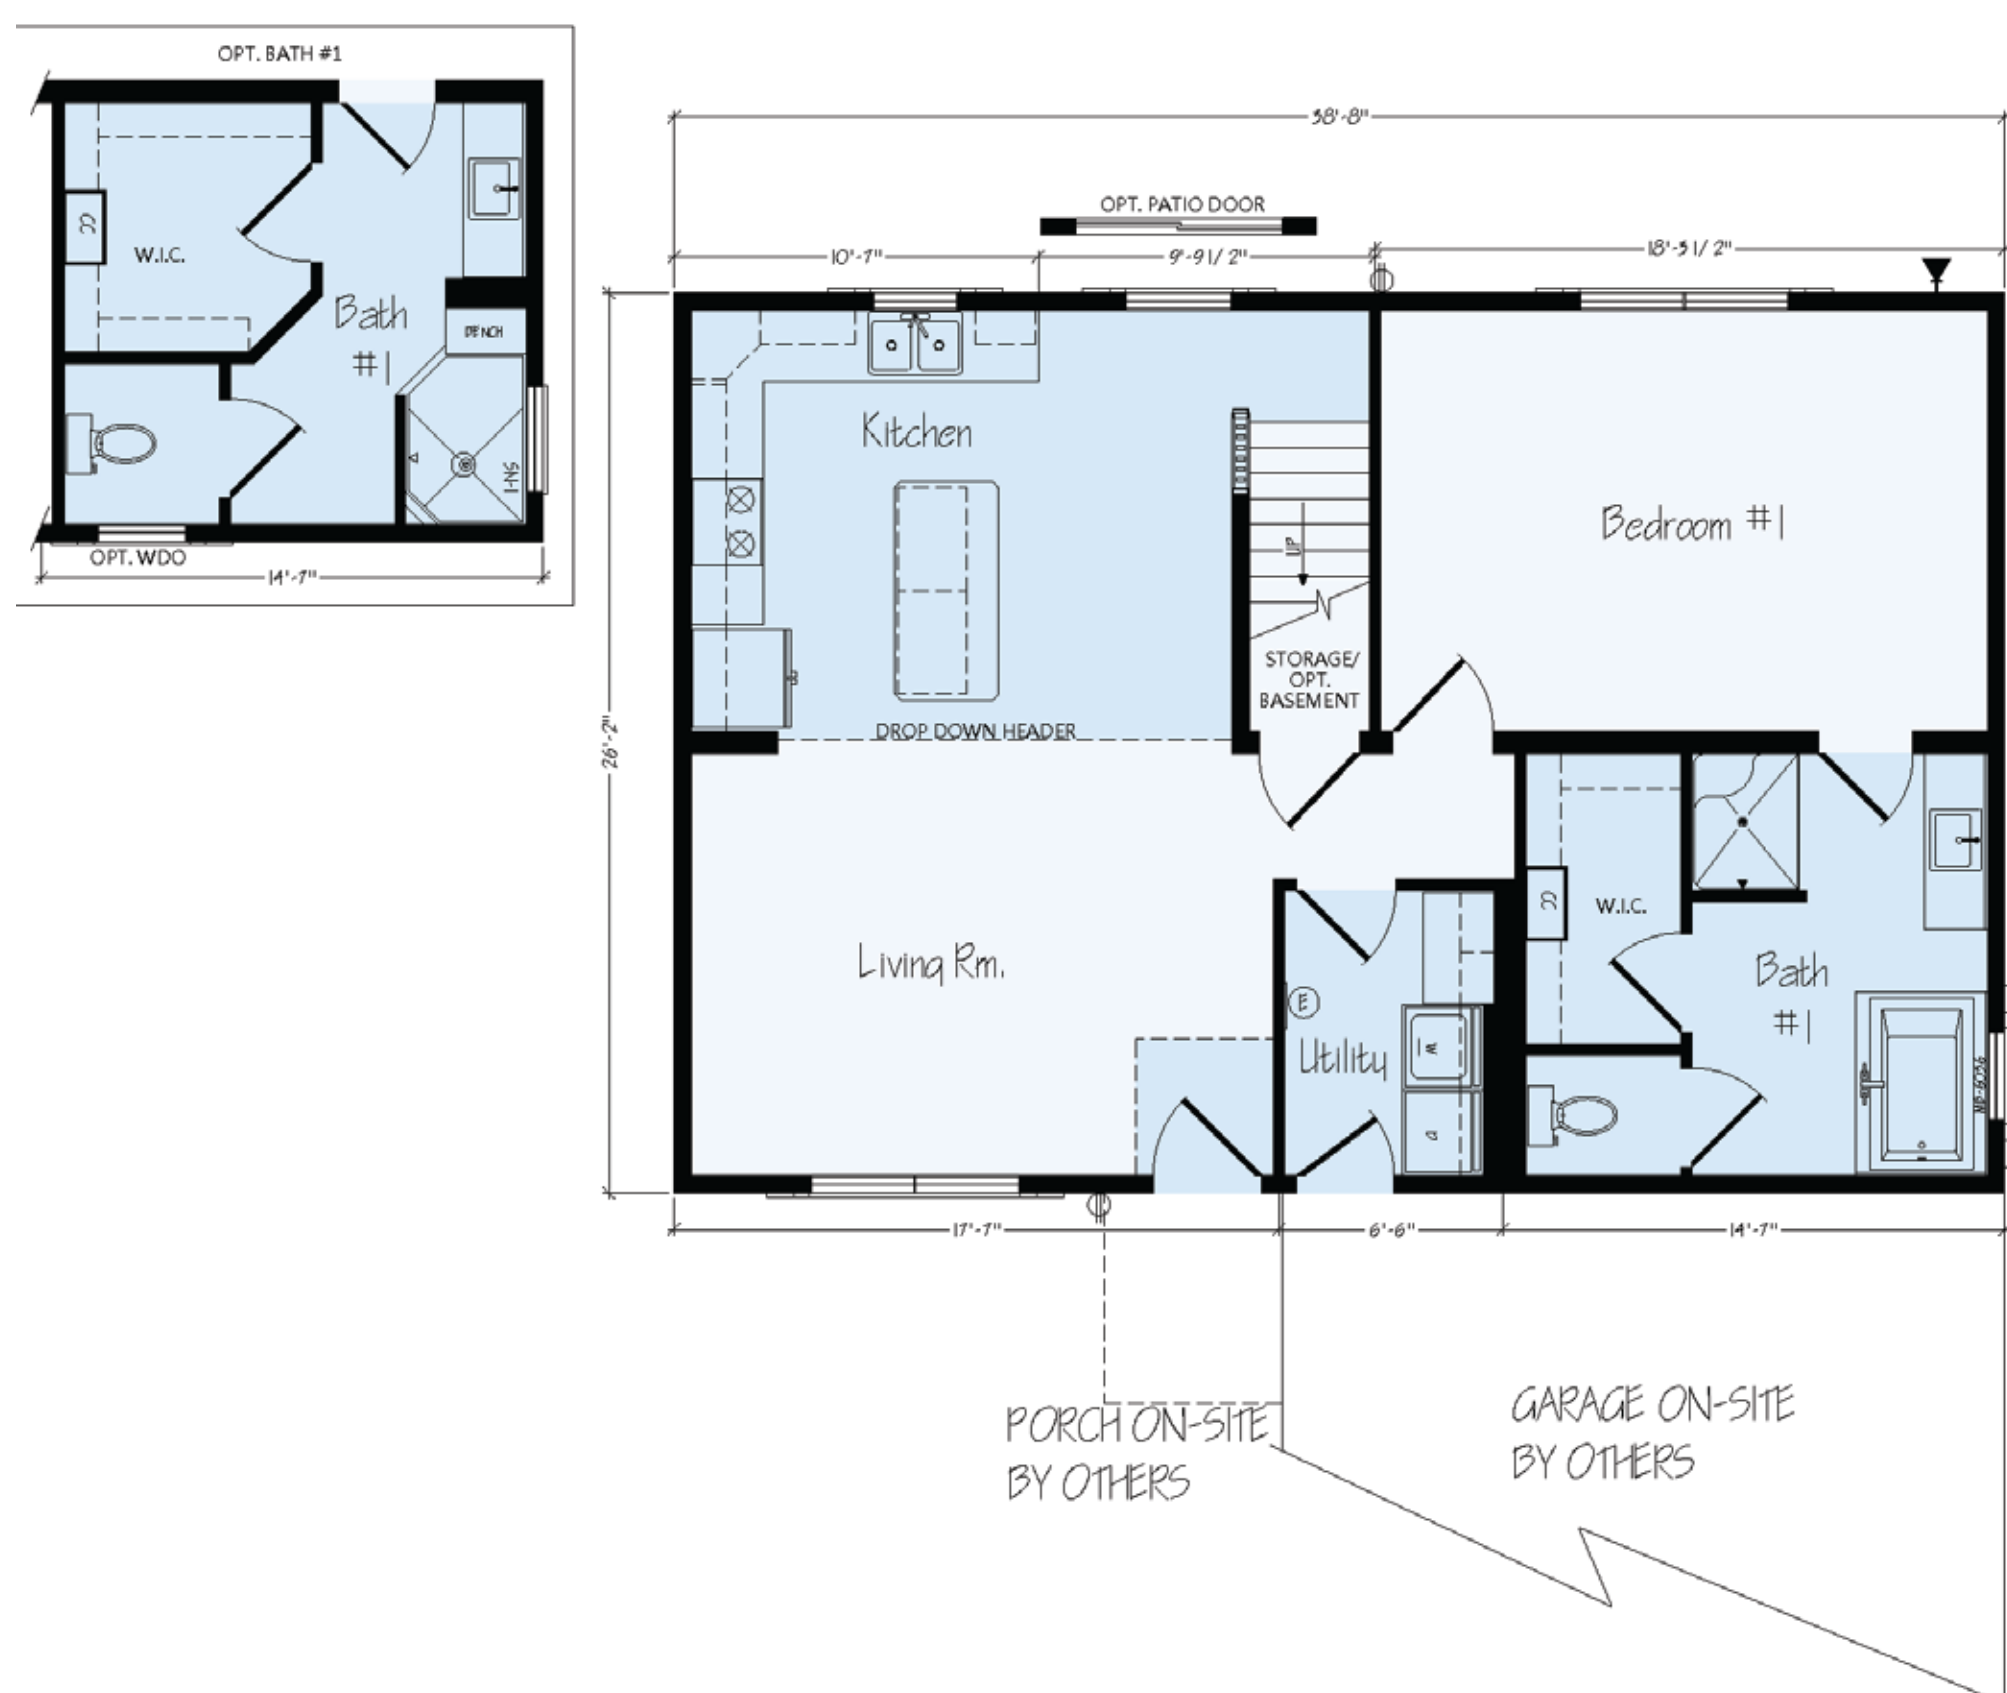

R SUNCREST

C22

1ST FLOOR

PROPOSED 2ND FLOOR

1,012 SQUARE FT.

1 BEDROOM

1 BATHROOM