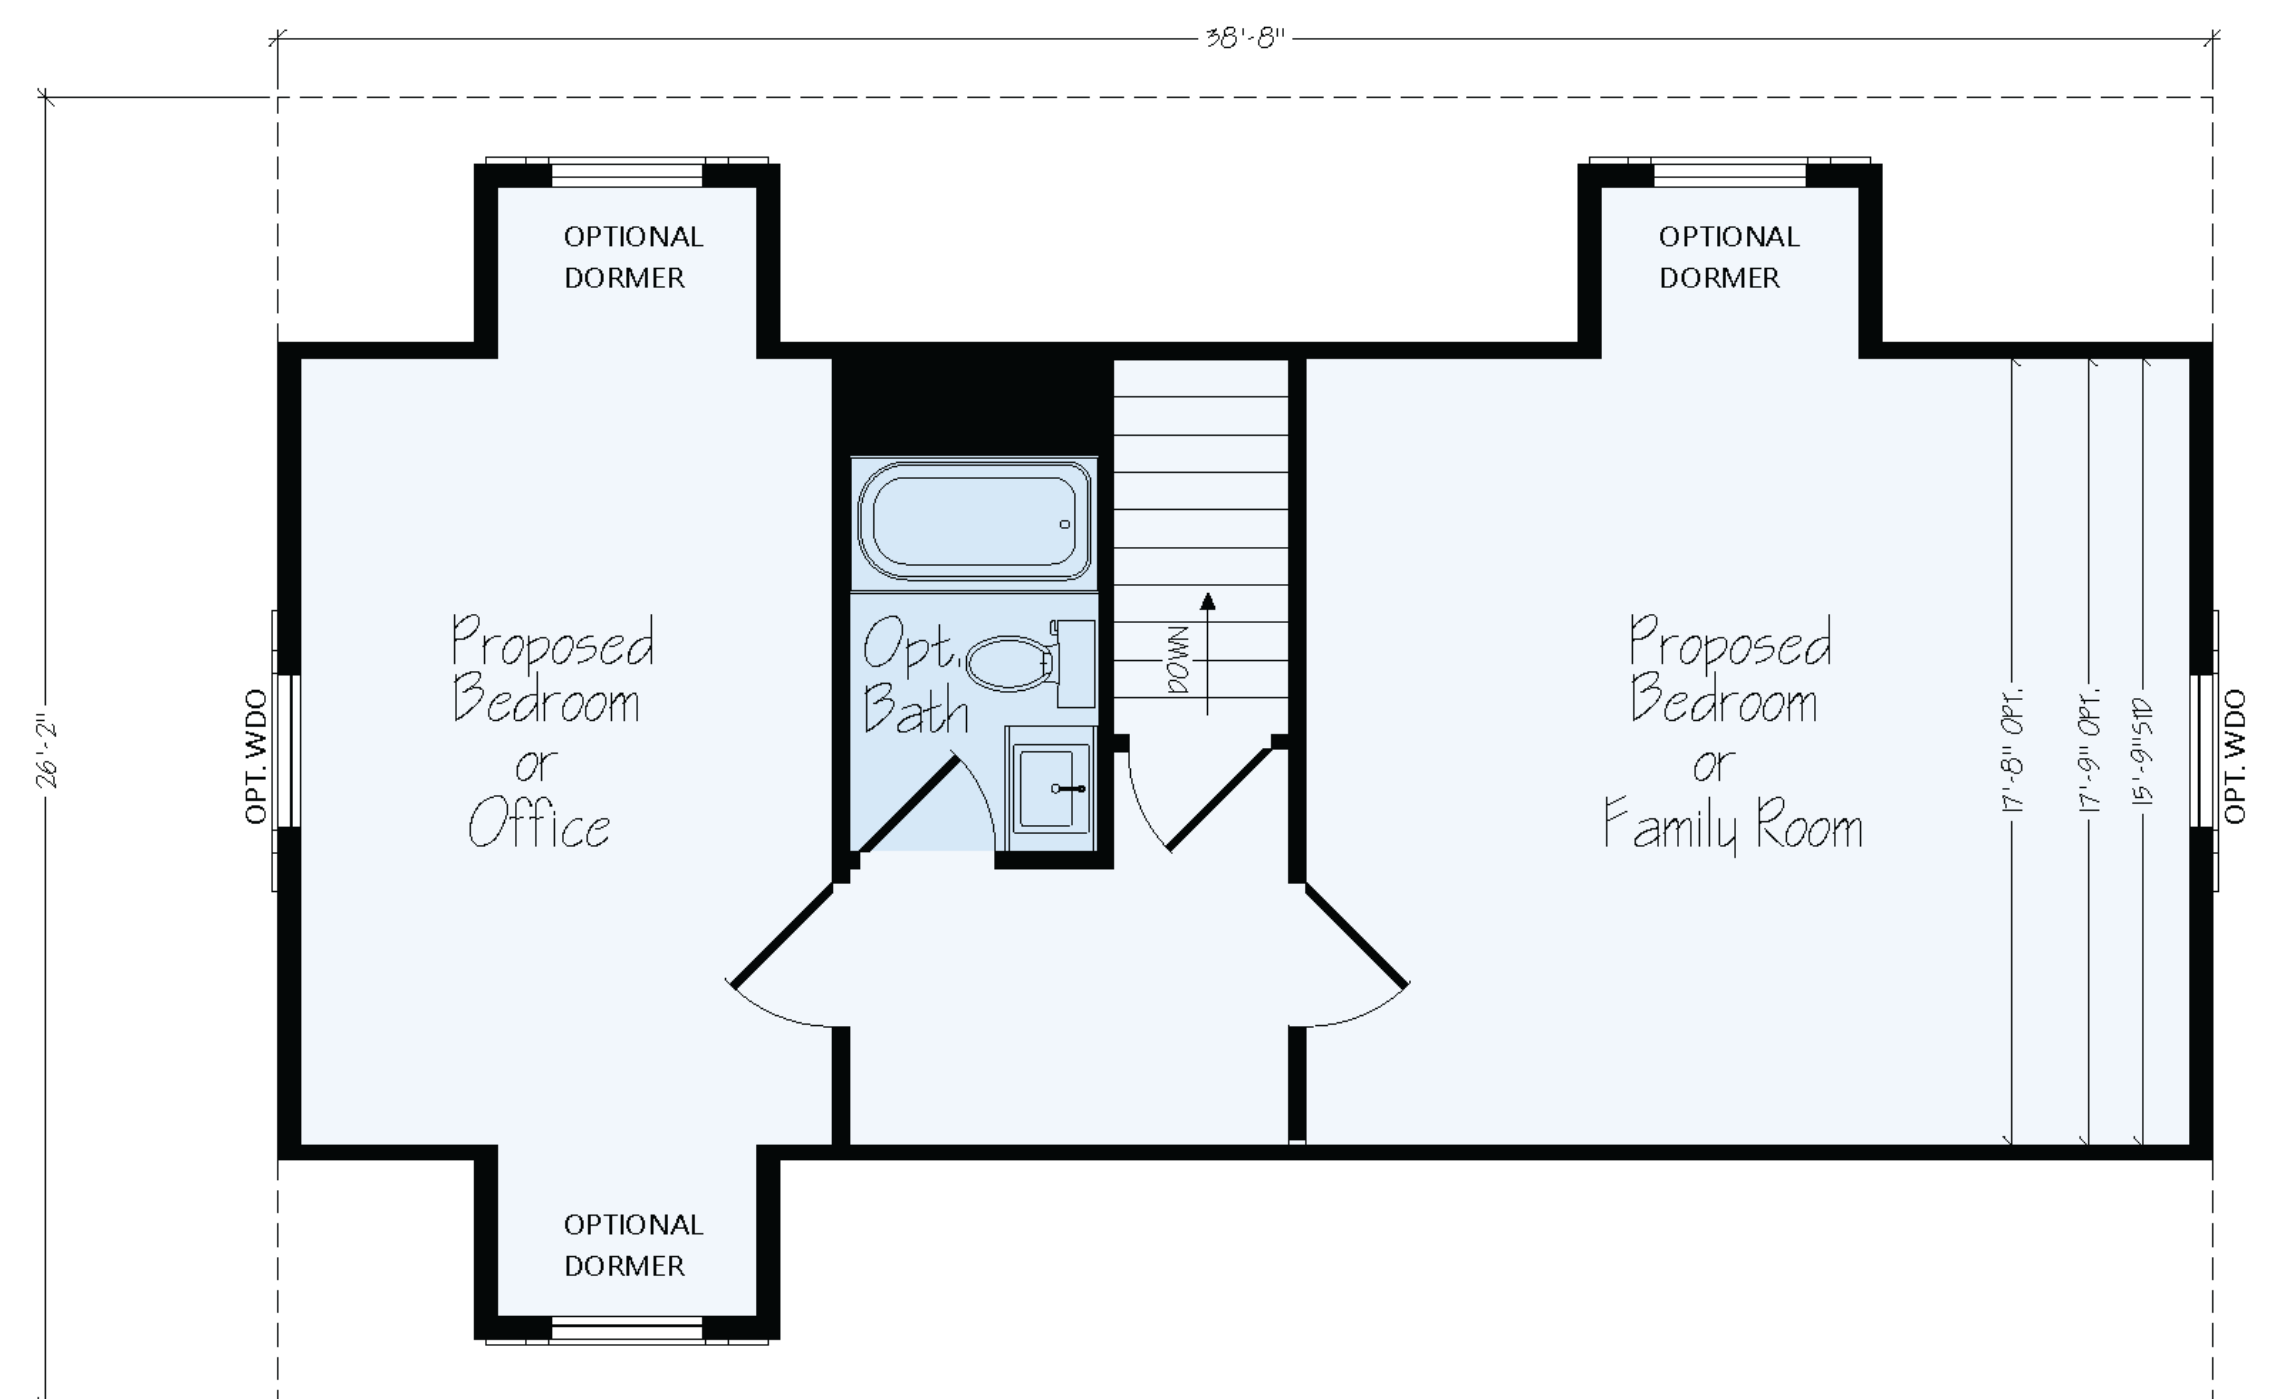

R SUNCREST

C22

1ST FLOOR

PROPOSED 2ND FLOOR

1,012 SQUARE FT.

1 BEDROOM

1 BATHROOM