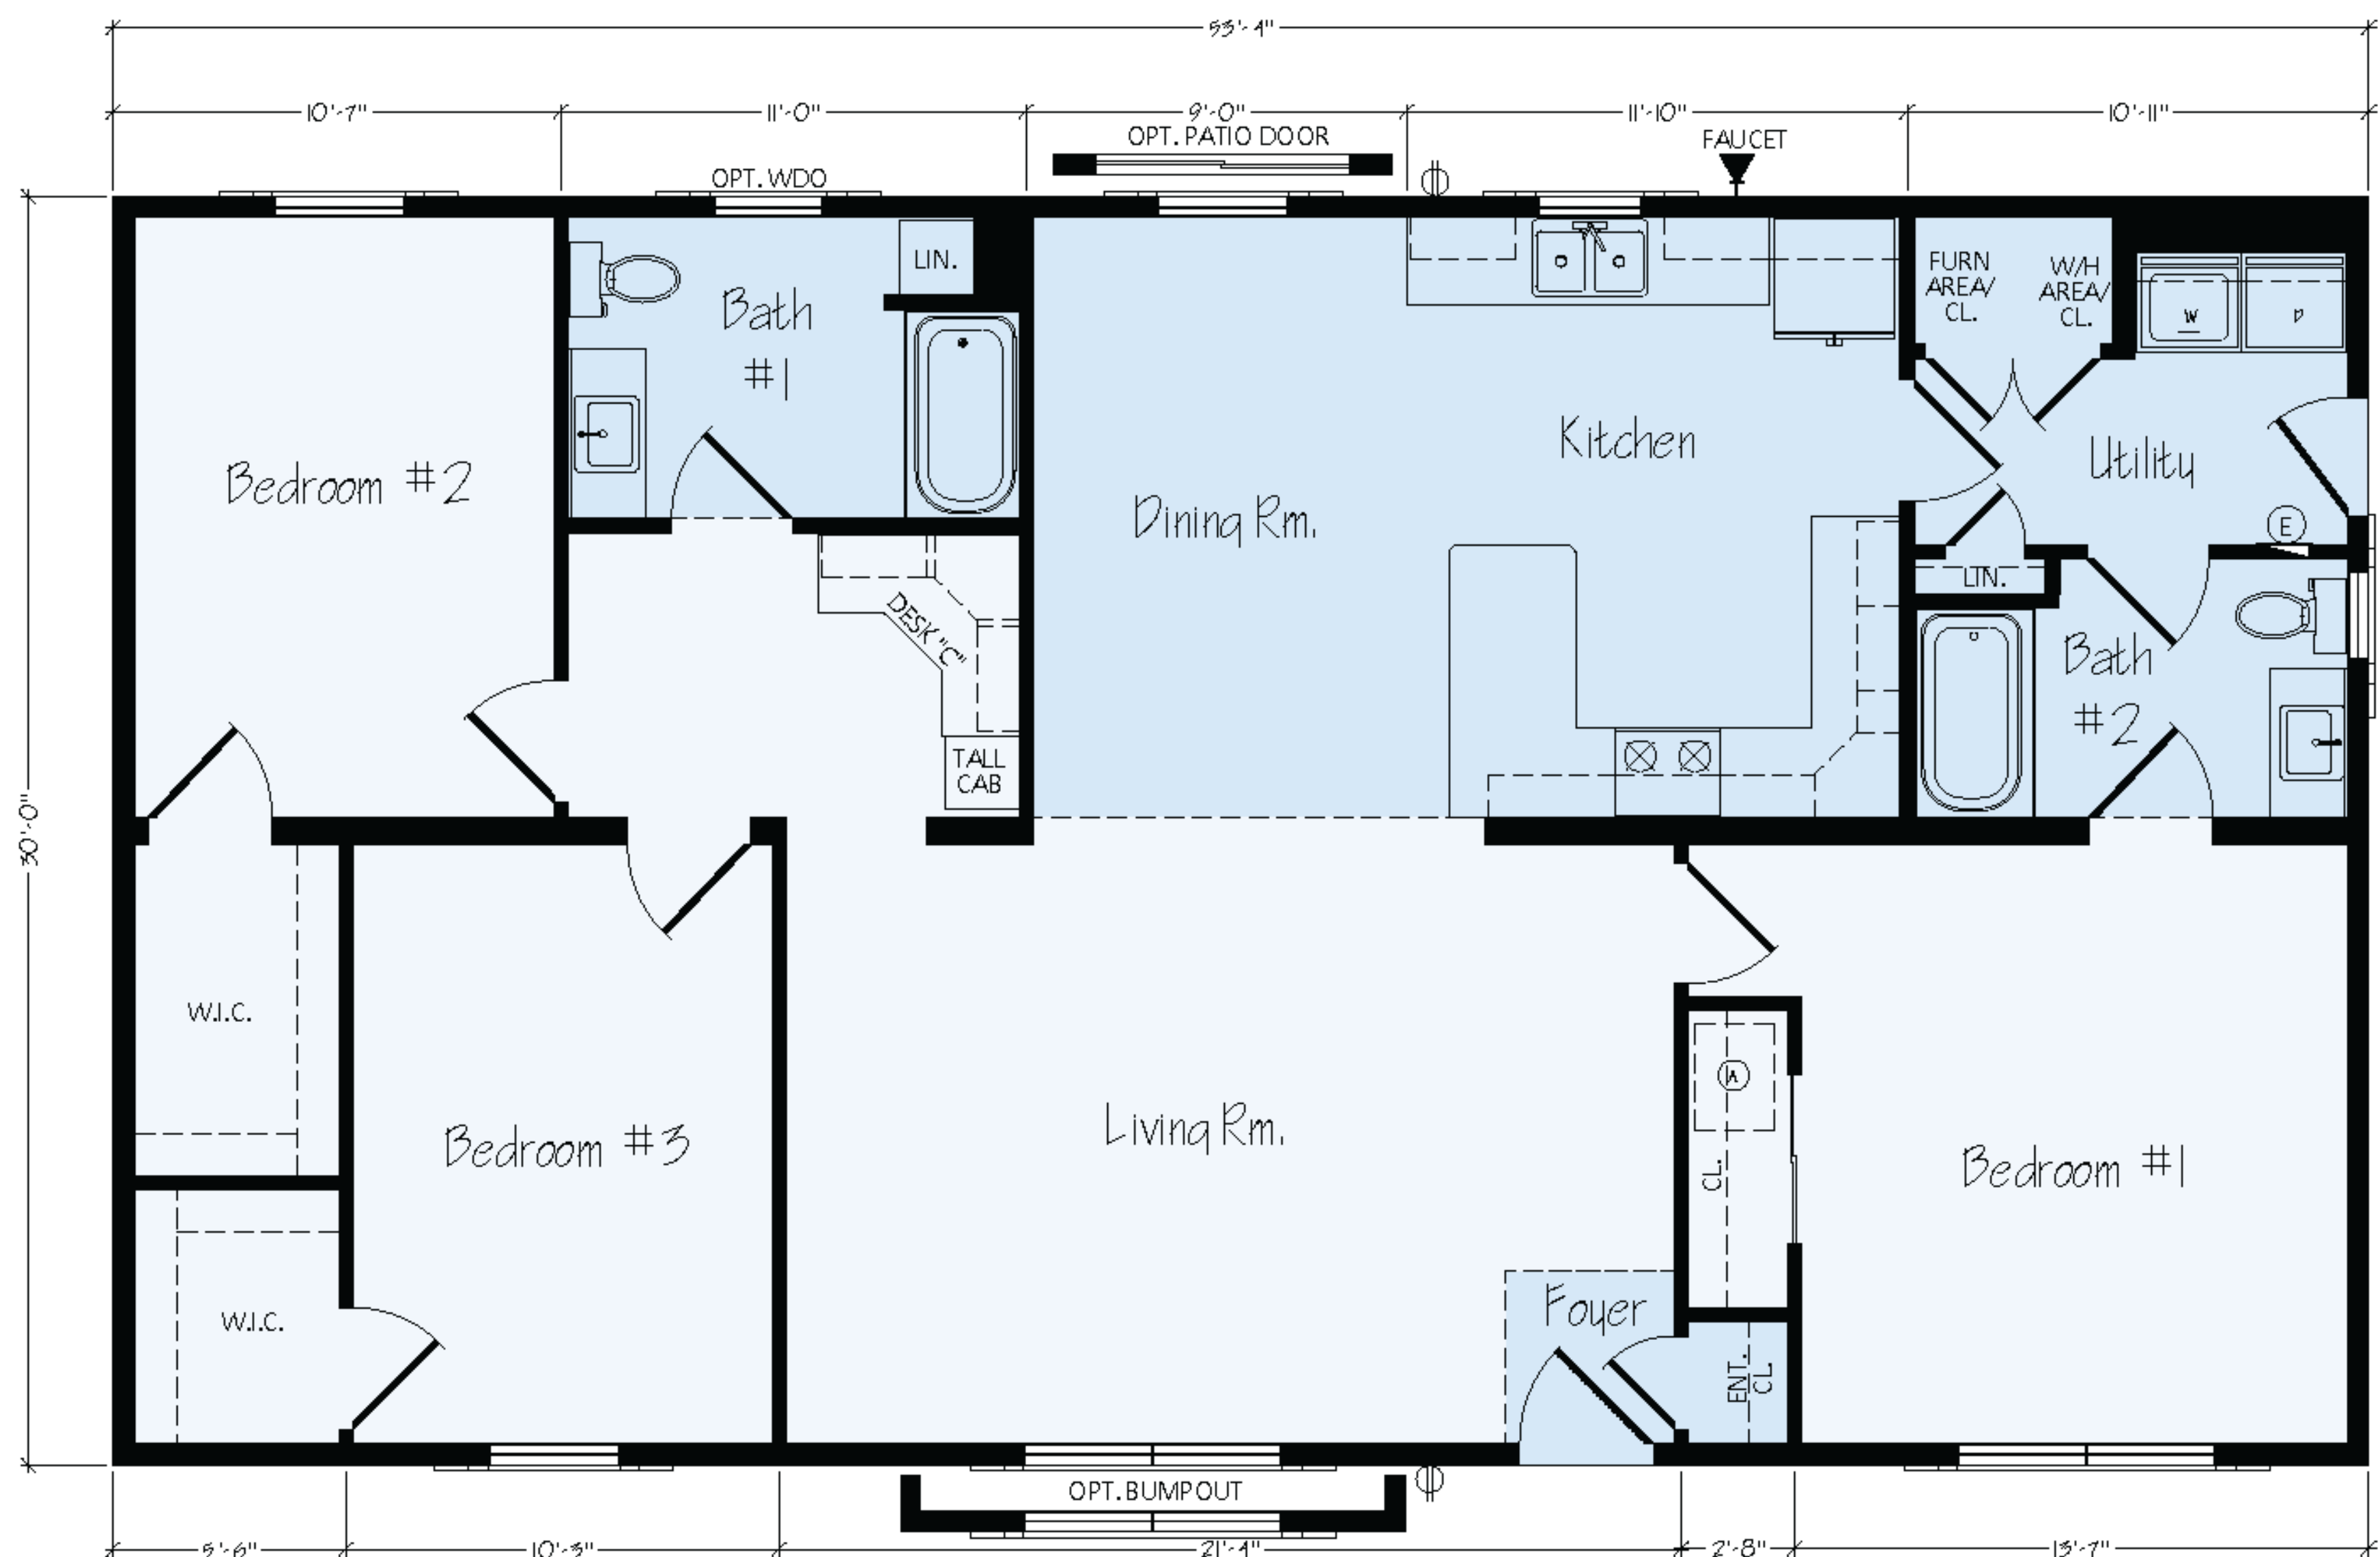

R TOWNSLAND

JR39

 1,600 SQUARE FT.

 3 BEDROOMS

 2 BATHROOMS