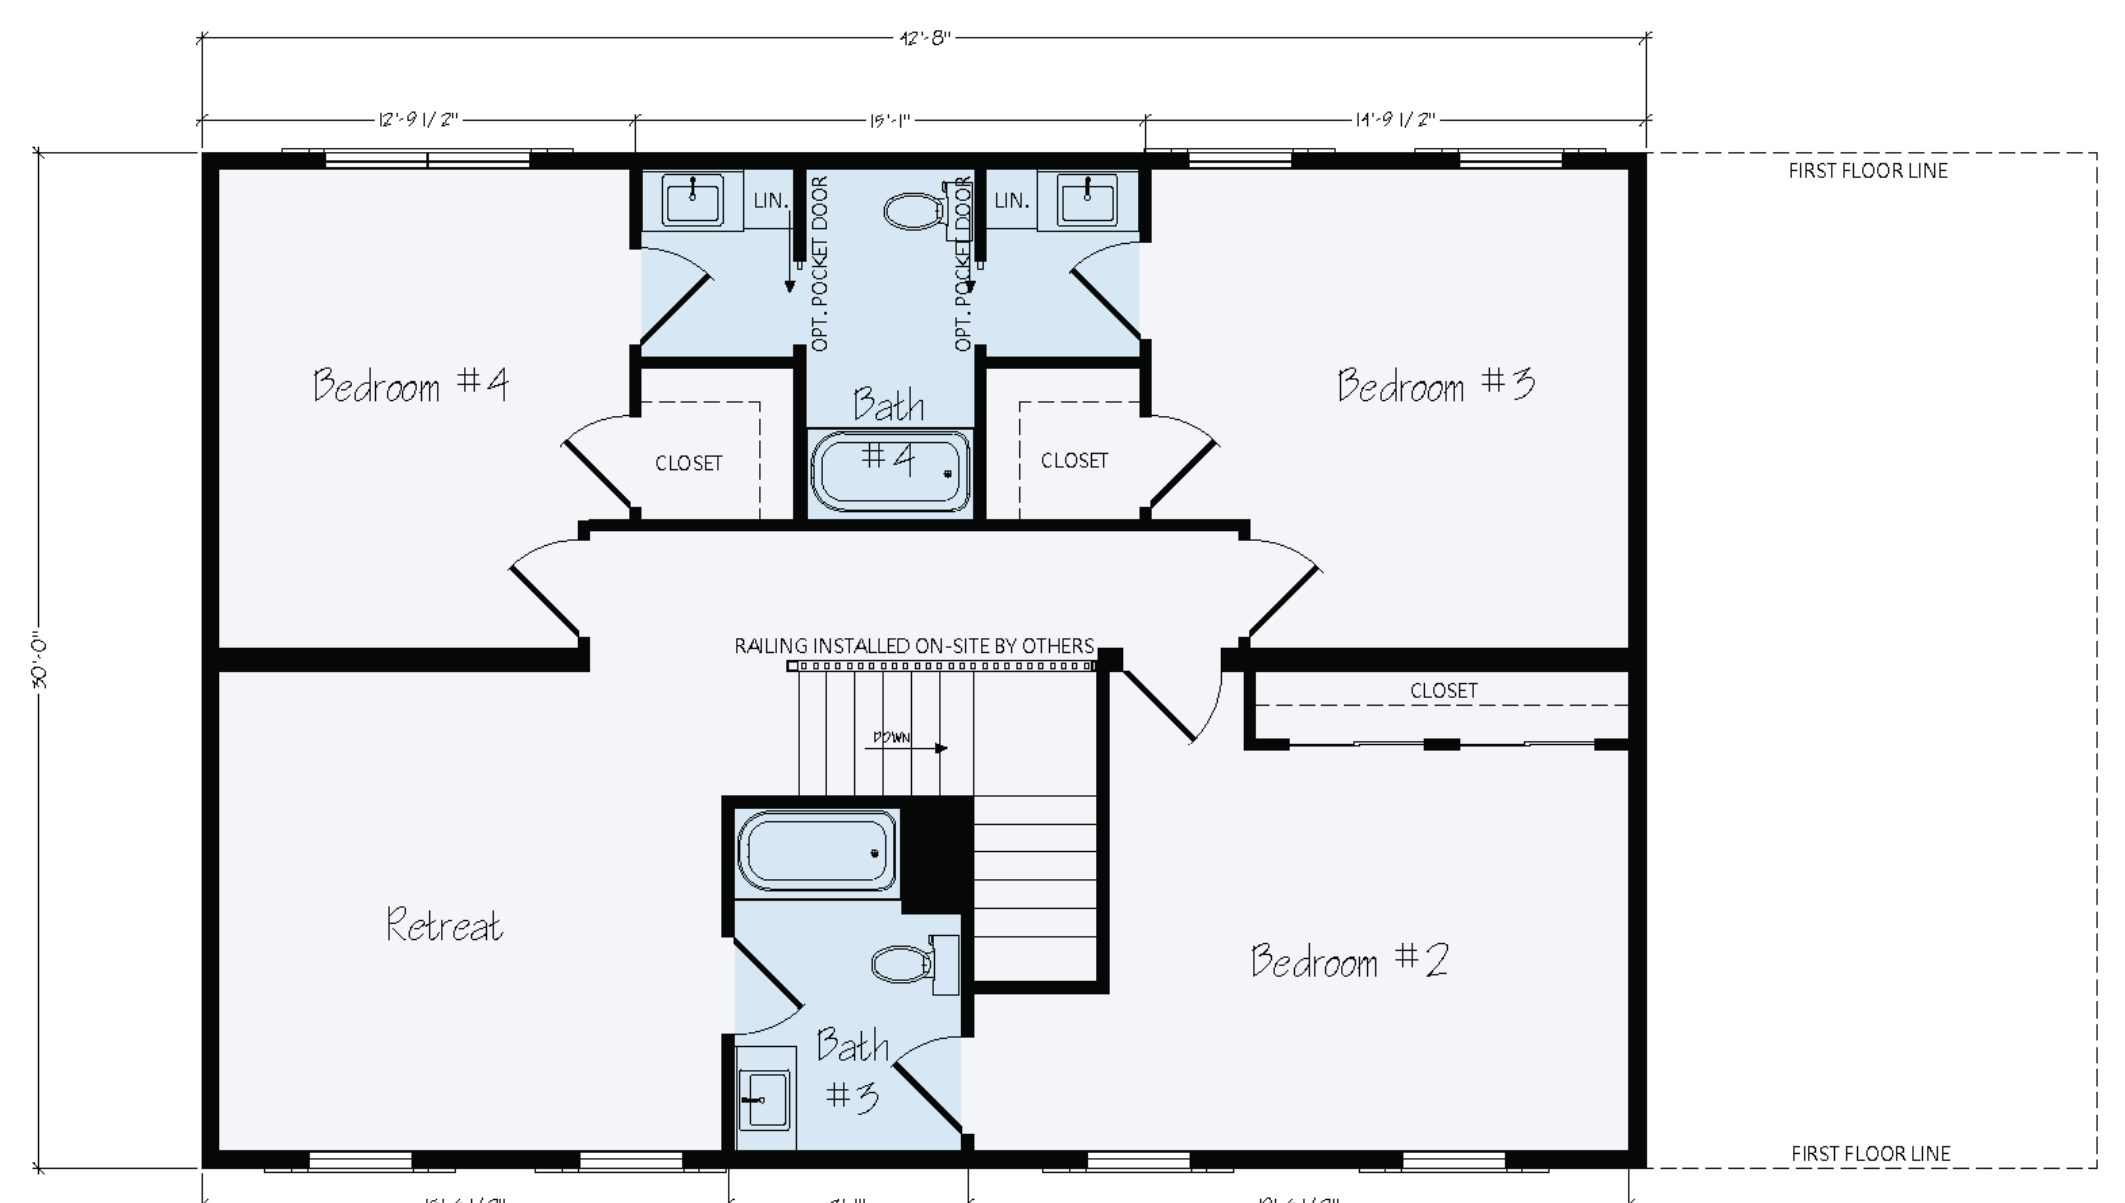

R WASHINGTON

TS20

1ST FLOOR

2ND FLOOR

 2,960 SQUARE FT.

 4 BEDROOMS

 3.5 BATHROOMS