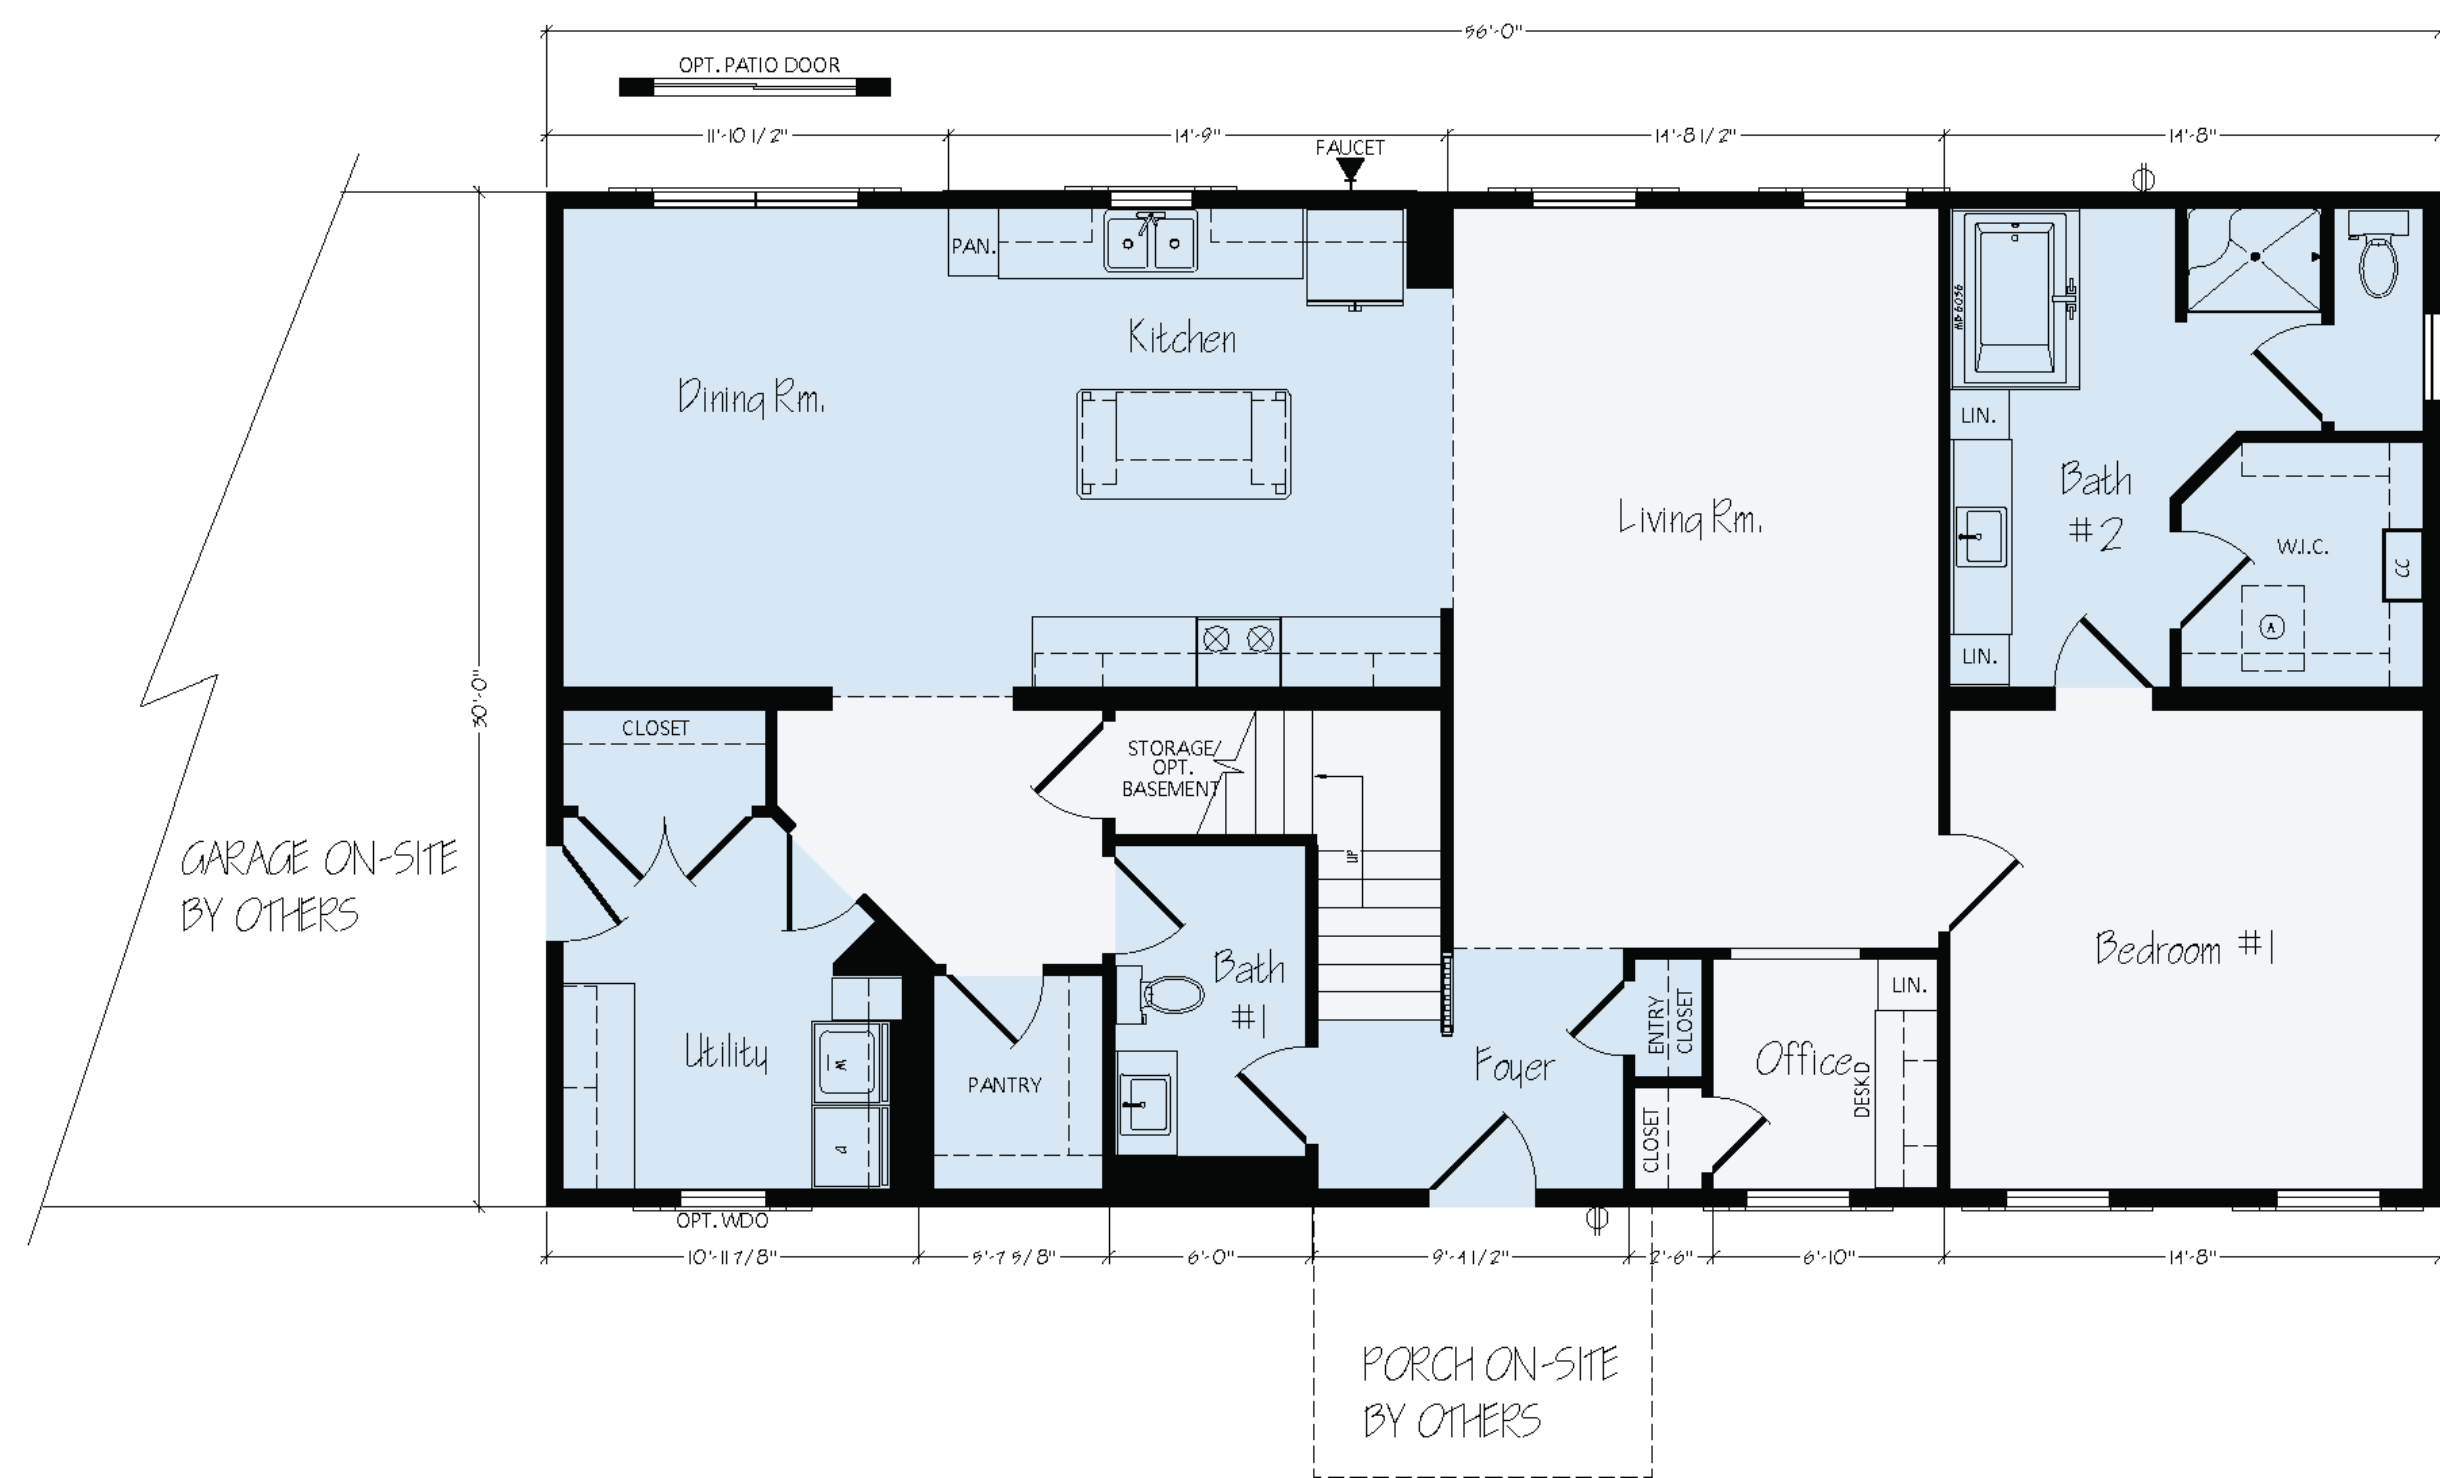

R WASHINGTON

TS20

1ST FLOOR

2ND FLOOR

 2,960 SQUARE FT.

 4 BEDROOMS

 3.5 BATHROOMS